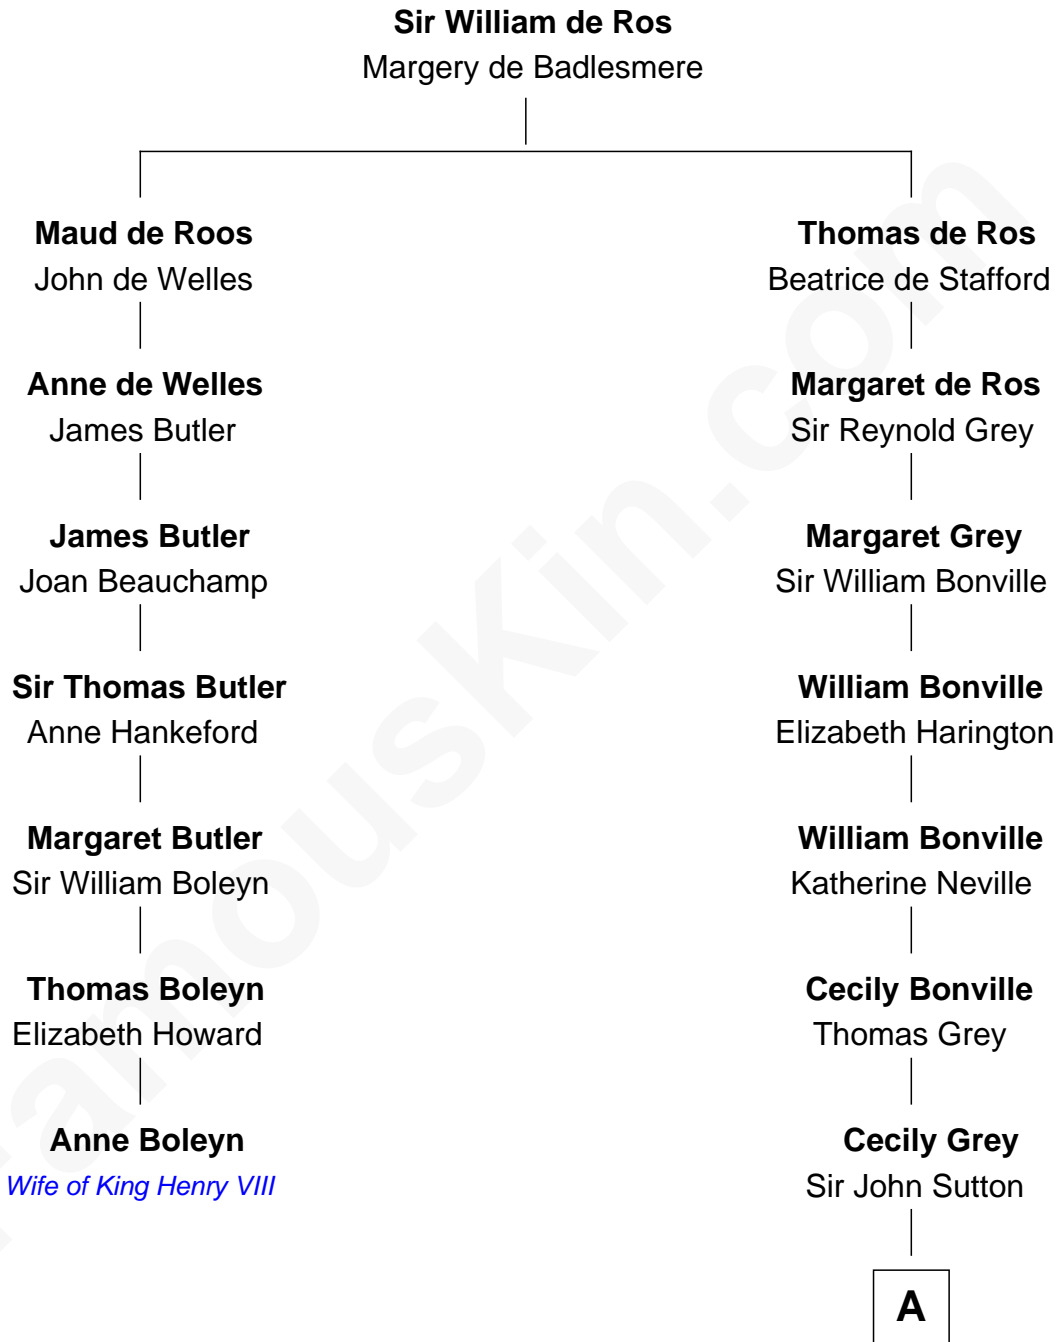

FamousKin.com

Relationship Chart of

Anne Boleyn

2nd Wife of King Henry VIII

6th cousin 11 times removed of

Colonel Robert Gould Shaw

U.S. Civil War leader of film "Glory" fame

A

Sir Henry Dudley

----- Ashton

Probable

Roger Dudley

Susanna Thorne

Gov. Thomas Dudley

Dorothy York

Patience Dudley

Samuel Parkman

Elizabeth Willard Parkman

Robert Gould Shaw

Francis George Shaw

Sarah Blake Sturgis

Colonel Robert Gould Shaw

Main character in film "Glory"