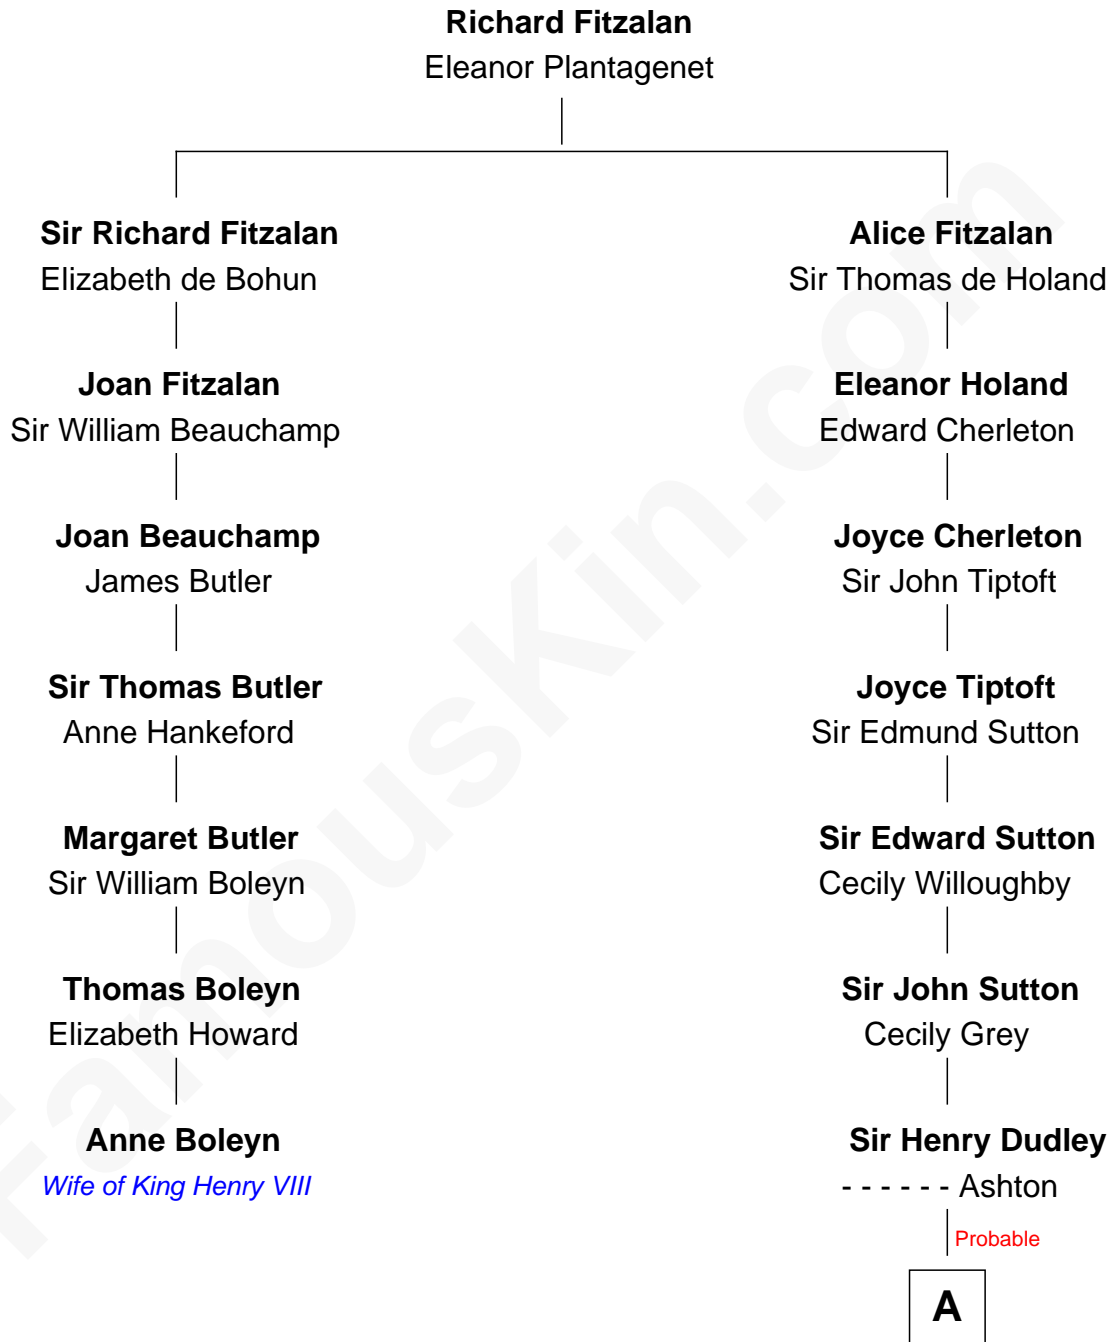

## Relationship Chart of

### Anne Boleyn

2nd Wife of King Henry VIII

6th cousin 10 times removed of

### Colonel Robert Gould Shaw

U.S. Civil War leader of film "Glory" fame

**A**

**Roger Dudley**  
Susanna Thorne

**Gov. Thomas Dudley**  
Dorothy York

**Patience Dudley**  
Maj. Gen. Daniel Denison

**Elizabeth Denison**  
Rev. John Rogers