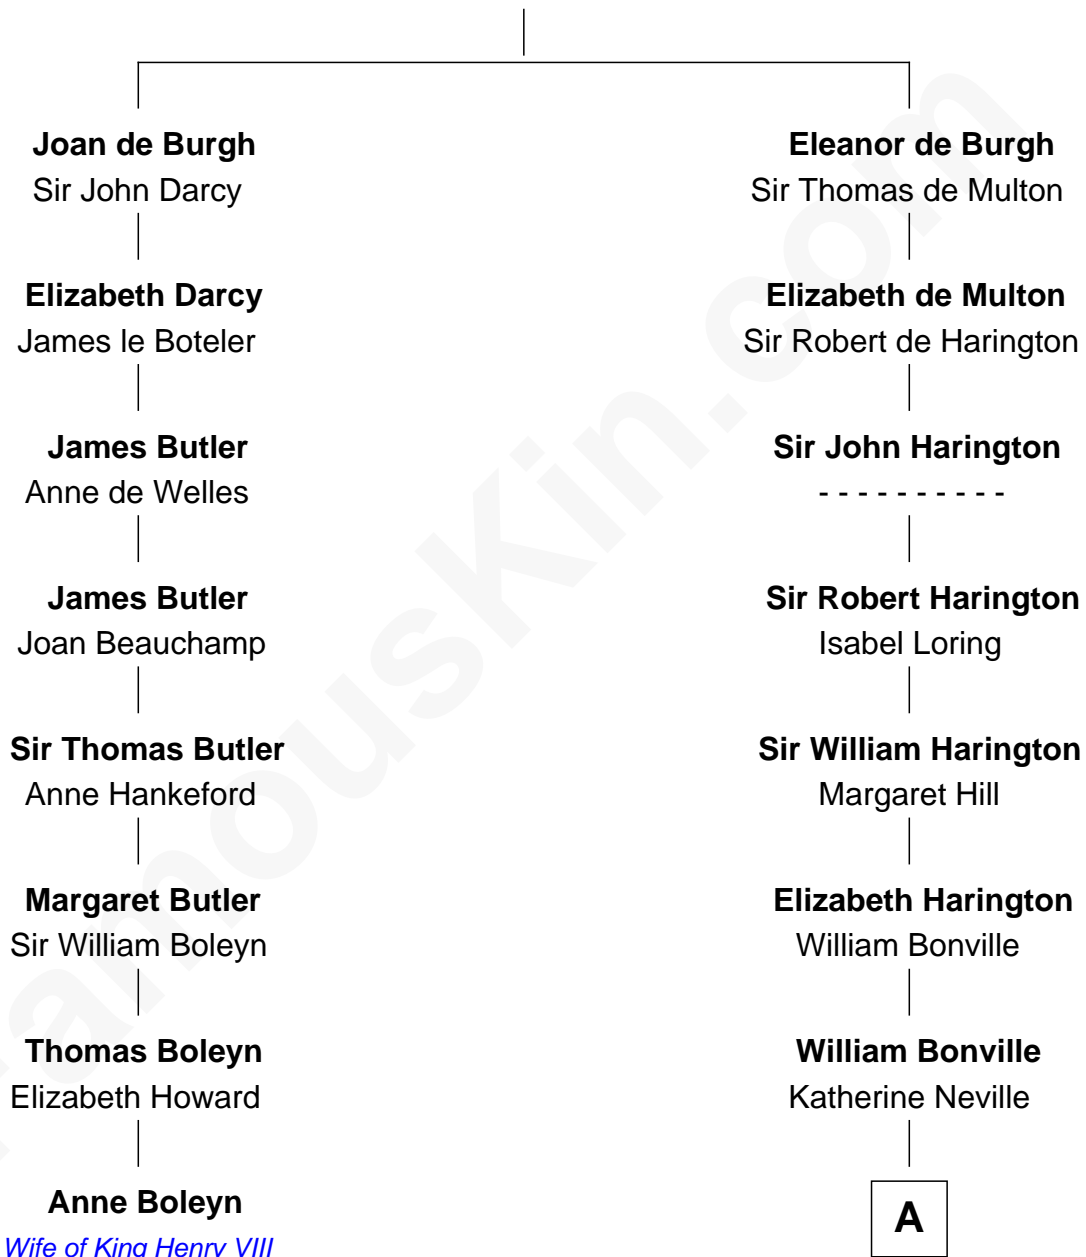

# FamousKin.com Relationship Chart of

**Anne Boleyn**

*2nd Wife of King Henry VIII*

7th cousin 12 times removed of

**Colonel Robert Gould Shaw**

*U.S. Civil War leader of film "Glory" fame*

**Sir Richard de Burgh**

Margaret - - - - -

**A**

**Cecily Bonville**

Thomas Grey

**Cecily Grey**

Sir John Sutton

**Sir Henry Dudley**

----- Ashton

Probable

**Roger Dudley**

Susanna Thorne

**Gov. Thomas Dudley**

Dorothy York

**Patience Dudley**

Maj. Gen. Daniel Denison

**Elizabeth Denison**

**B**

Elizabeth Willard Parkman

Robert Gould Shaw

Francis George Shaw

Sarah Blake Sturgis

Colonel Robert Gould Shaw

*Main character in film "Glory"*

FamousKin.com