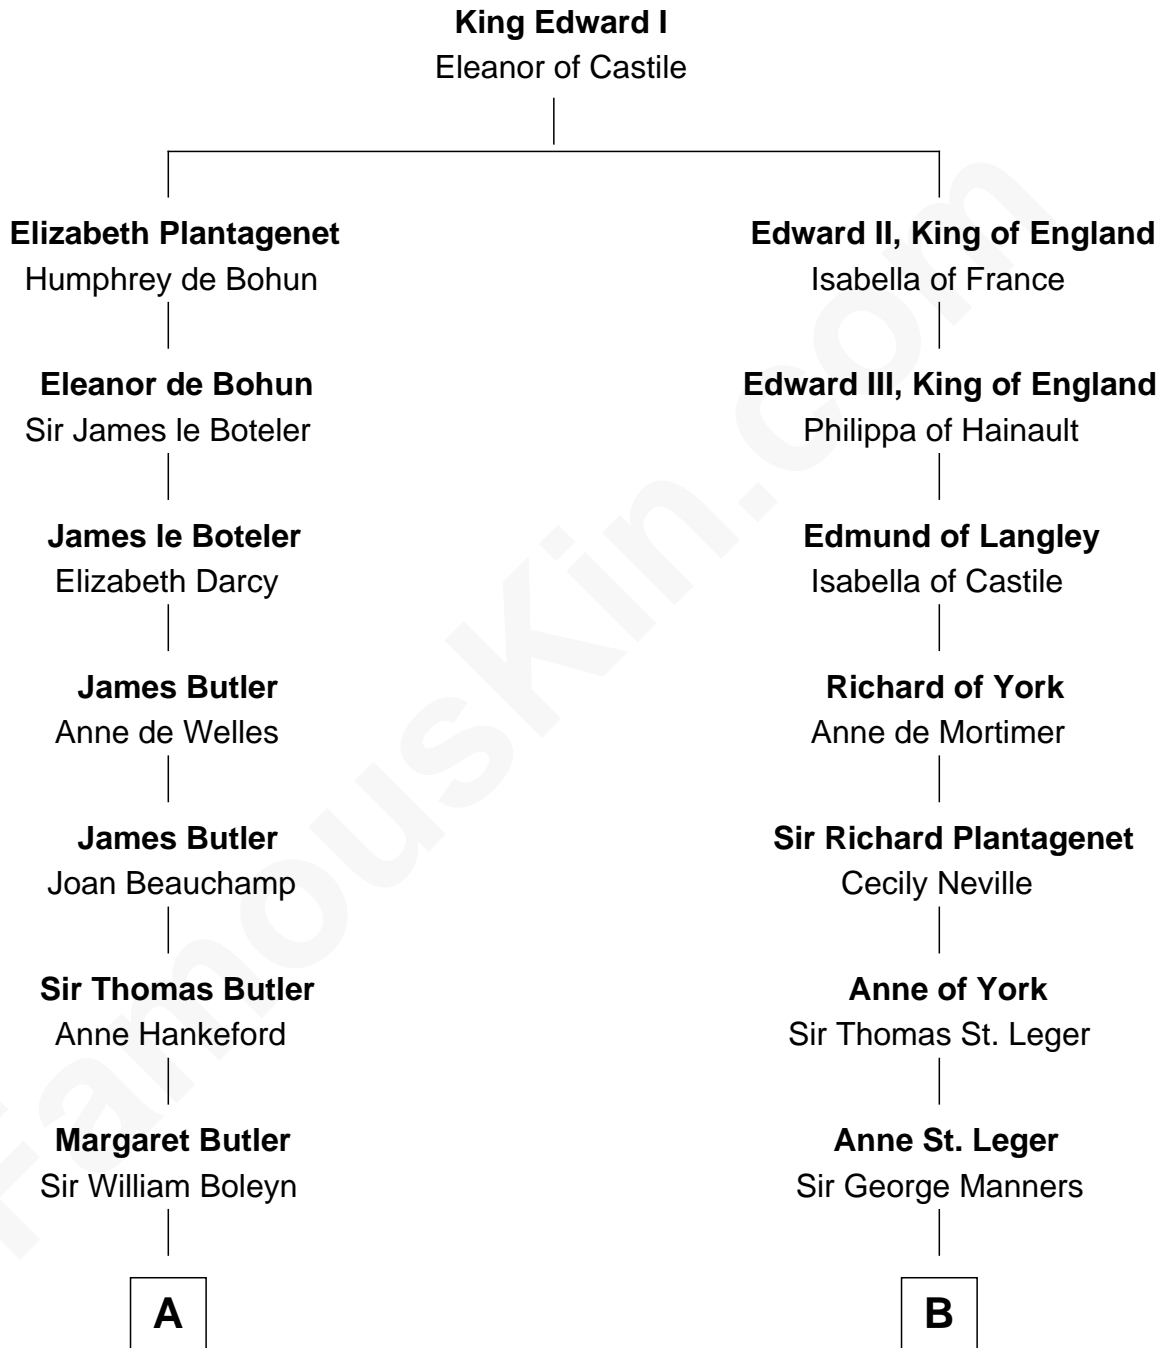

FamousKin.com Relationship Chart of

Anne Boleyn

2nd Wife of King Henry VIII

8th cousin 11 times removed of

Steve McQueen

Movie Actor

C

Caroline Myrtle Culbertson