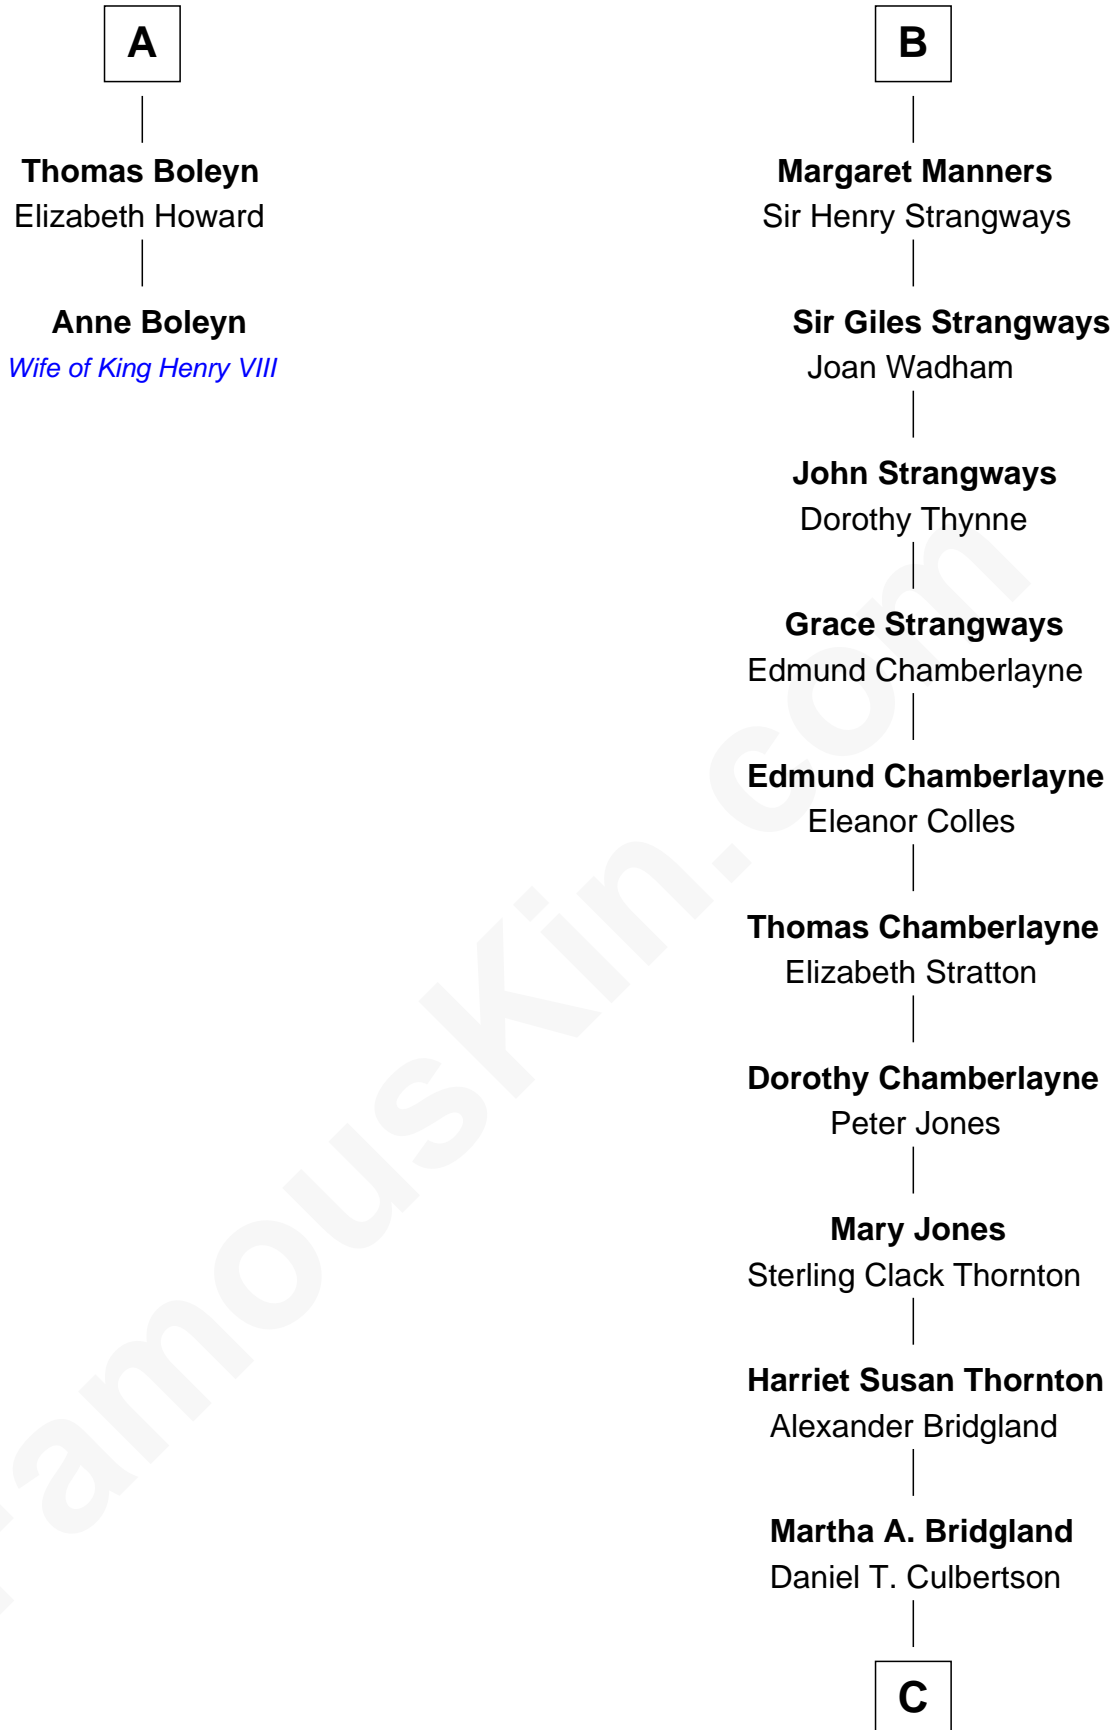

FamousKin.com Relationship Chart of

Anne Boleyn

2nd Wife of King Henry VIII

8th cousin 11 times removed of

Steve McQueen

Movie Actor

C

Caroline Myrtle Culbertson