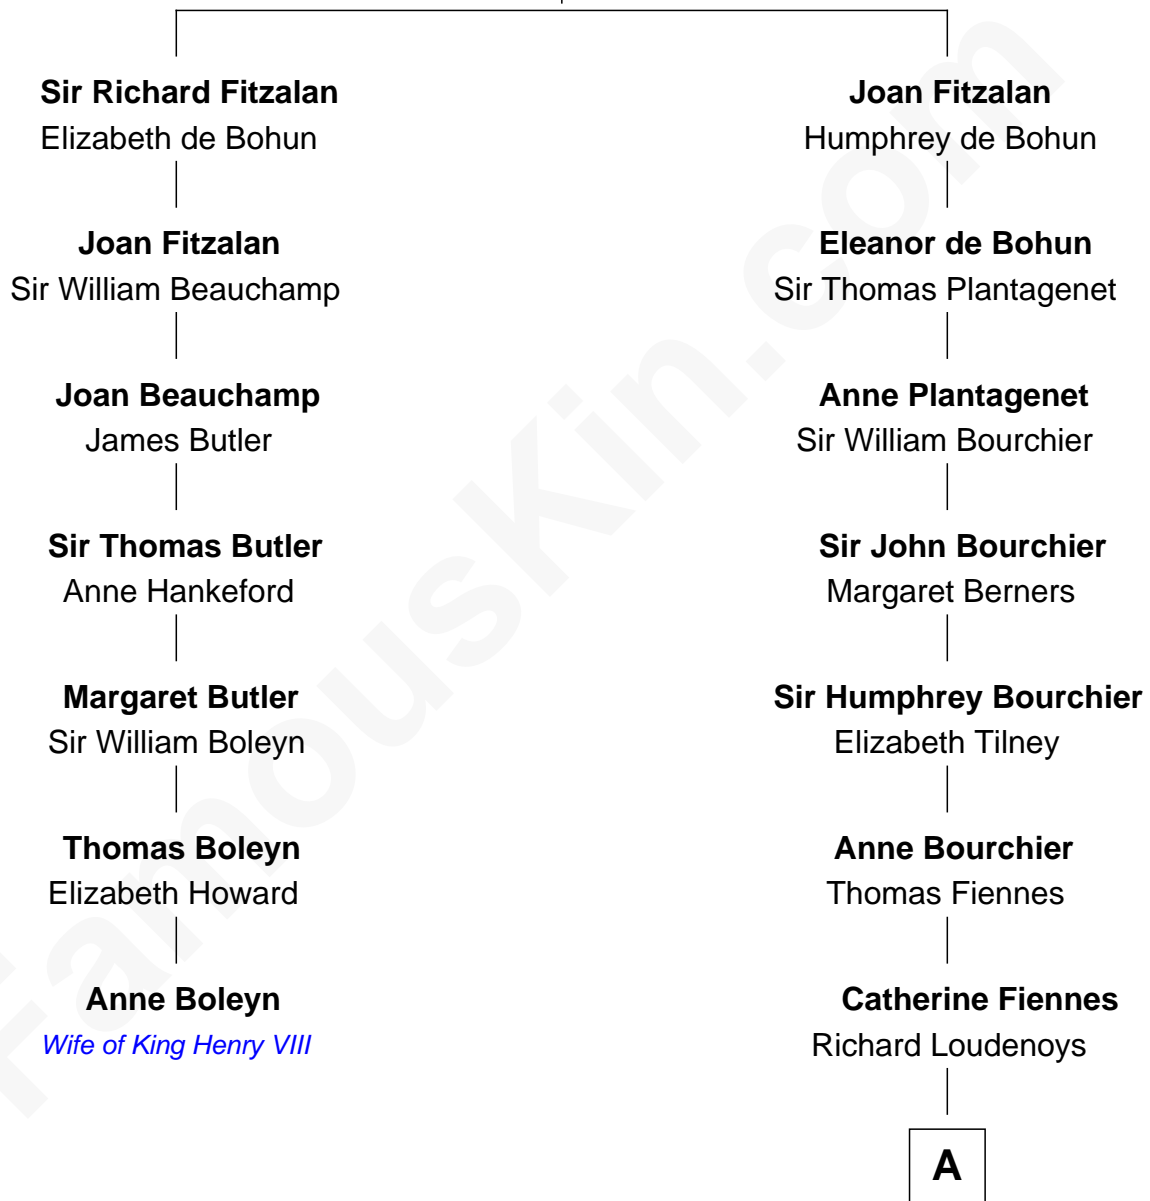

# FamousKin.com Relationship Chart of

**Anne Boleyn**

*2nd Wife of King Henry VIII*

6th cousin 15 times removed of

**Anne Baxter**

*Movie Actress*

**Richard Fitzalan**  
Eleanor Plantagenet

**A**

**Mary Loudenoys**  
Thomas Harlakenden

**Roger Harlakenden**

-----  
**Richard Harlakenden**  
Margaret Huberd

**Mabel Harlakenden**  
John Haynes

**Ruth Haynes**  
Samuel Wyllys

**Mehitable Wyllys**  
Daniel Russell