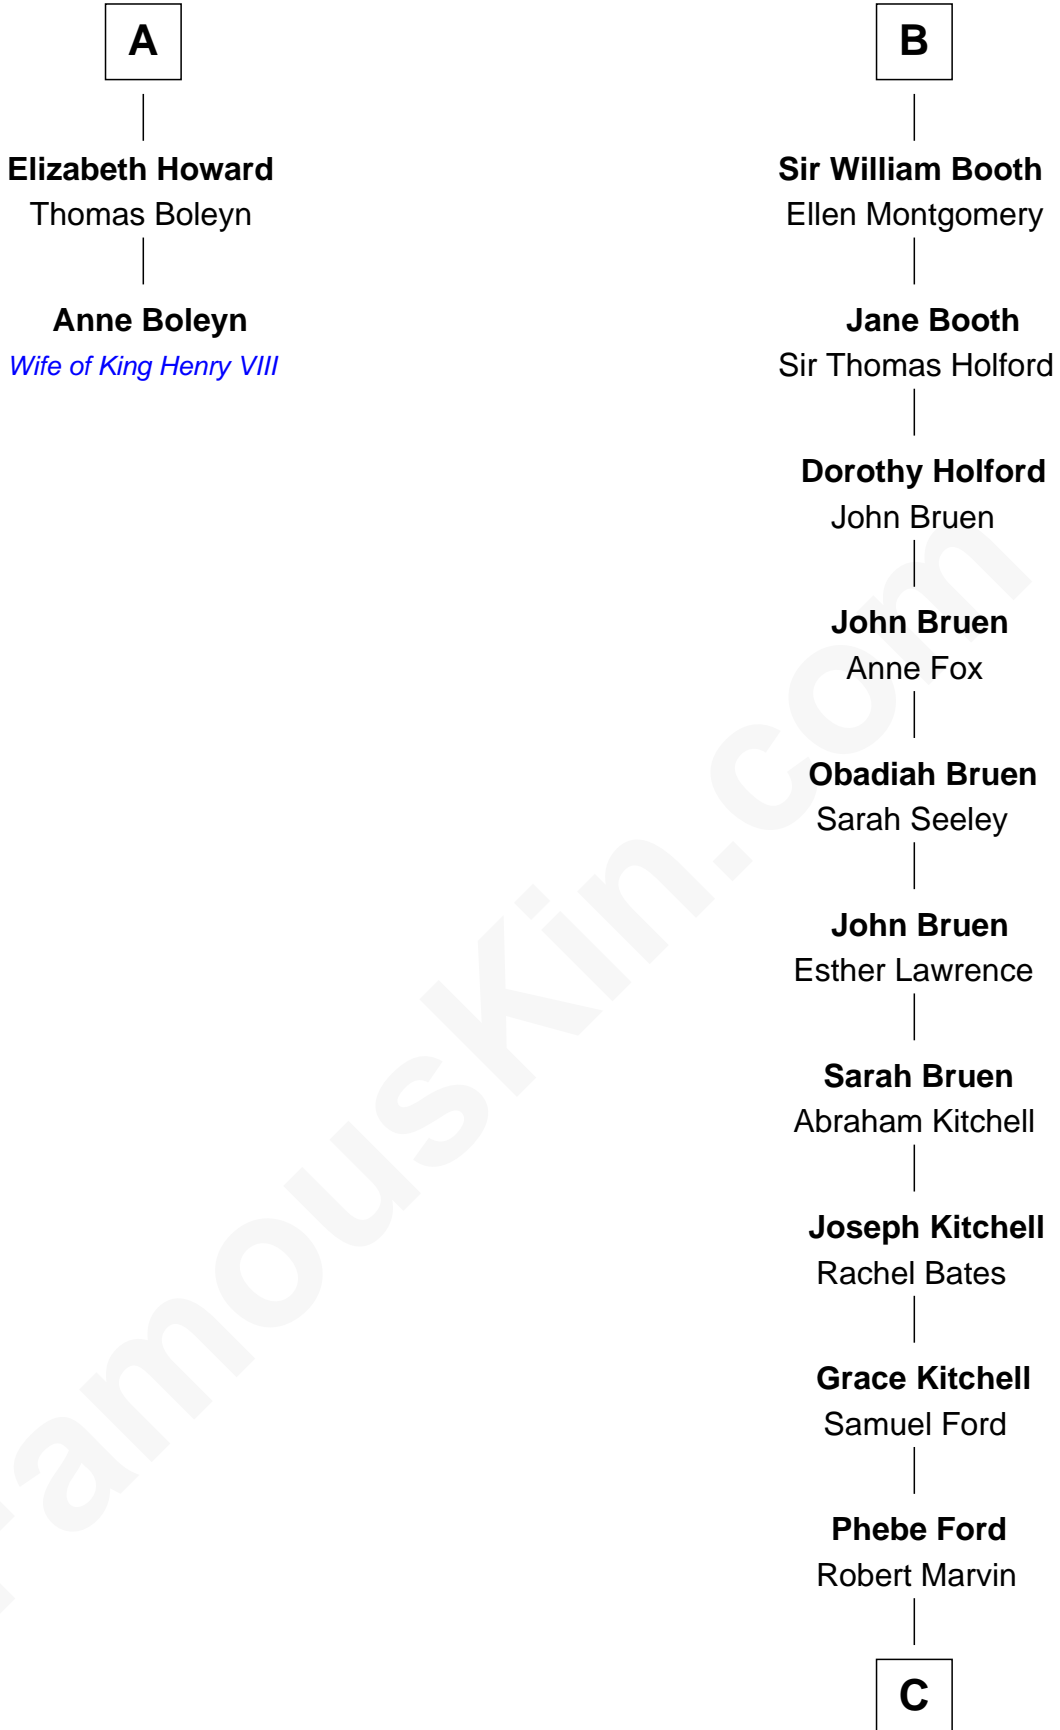

# FamousKin.com Relationship Chart of

**Anne Boleyn**

*2nd Wife of King Henry VIII*

**8th cousin 13 times removed of**

**Barbara (Pierce) Bush**

*First Lady of President George H.W. Bush*

**C**

**Samuel Ross Marvin**

Julia Ann Place

**Jerome Place Marvin**

Martha Ann Stokes

**Mabel Marvin**

Scott Pierce

**Marvin Pierce**

Pauline Robinson

**Barbara (Pierce) Bush**

*First Lady of George H.W. Bush*