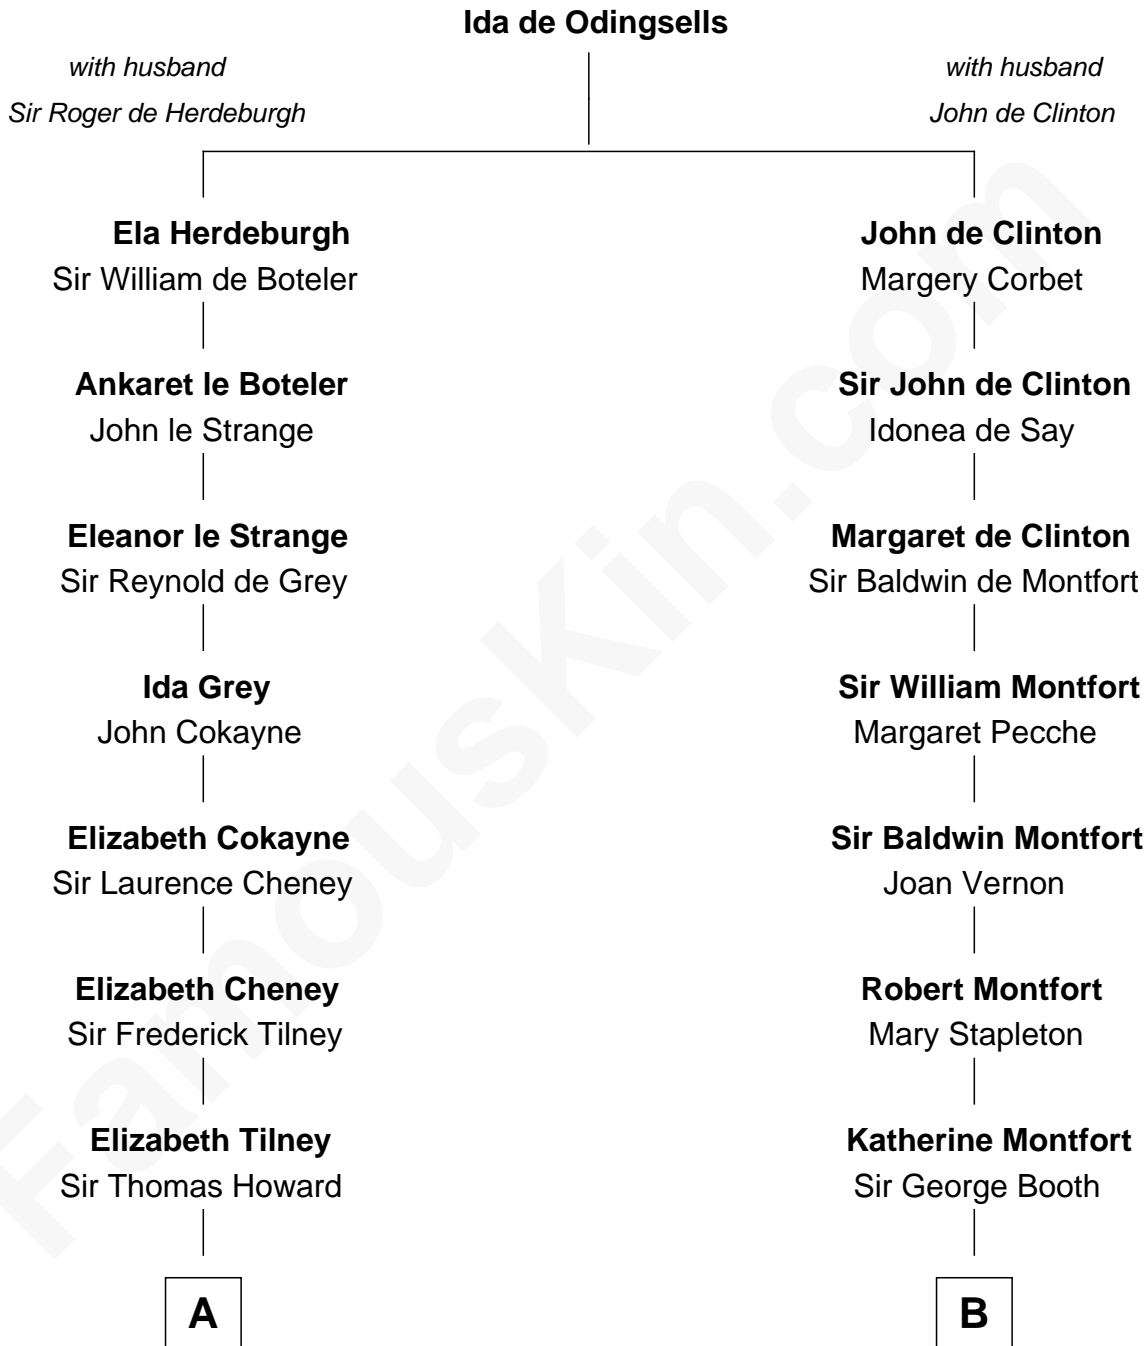

# FamousKin.com Relationship Chart of

**Anne Boleyn**

*2nd Wife of King Henry VIII*

**8th cousin 13 times removed of**

**Barbara (Pierce) Bush**

*First Lady of President George H.W. Bush*

**C**

**Samuel Ross Marvin**

Julia Ann Place

**Jerome Place Marvin**

Martha Ann Stokes

**Mabel Marvin**

Scott Pierce

**Marvin Pierce**

Pauline Robinson

**Barbara (Pierce) Bush**

*First Lady of George H.W. Bush*