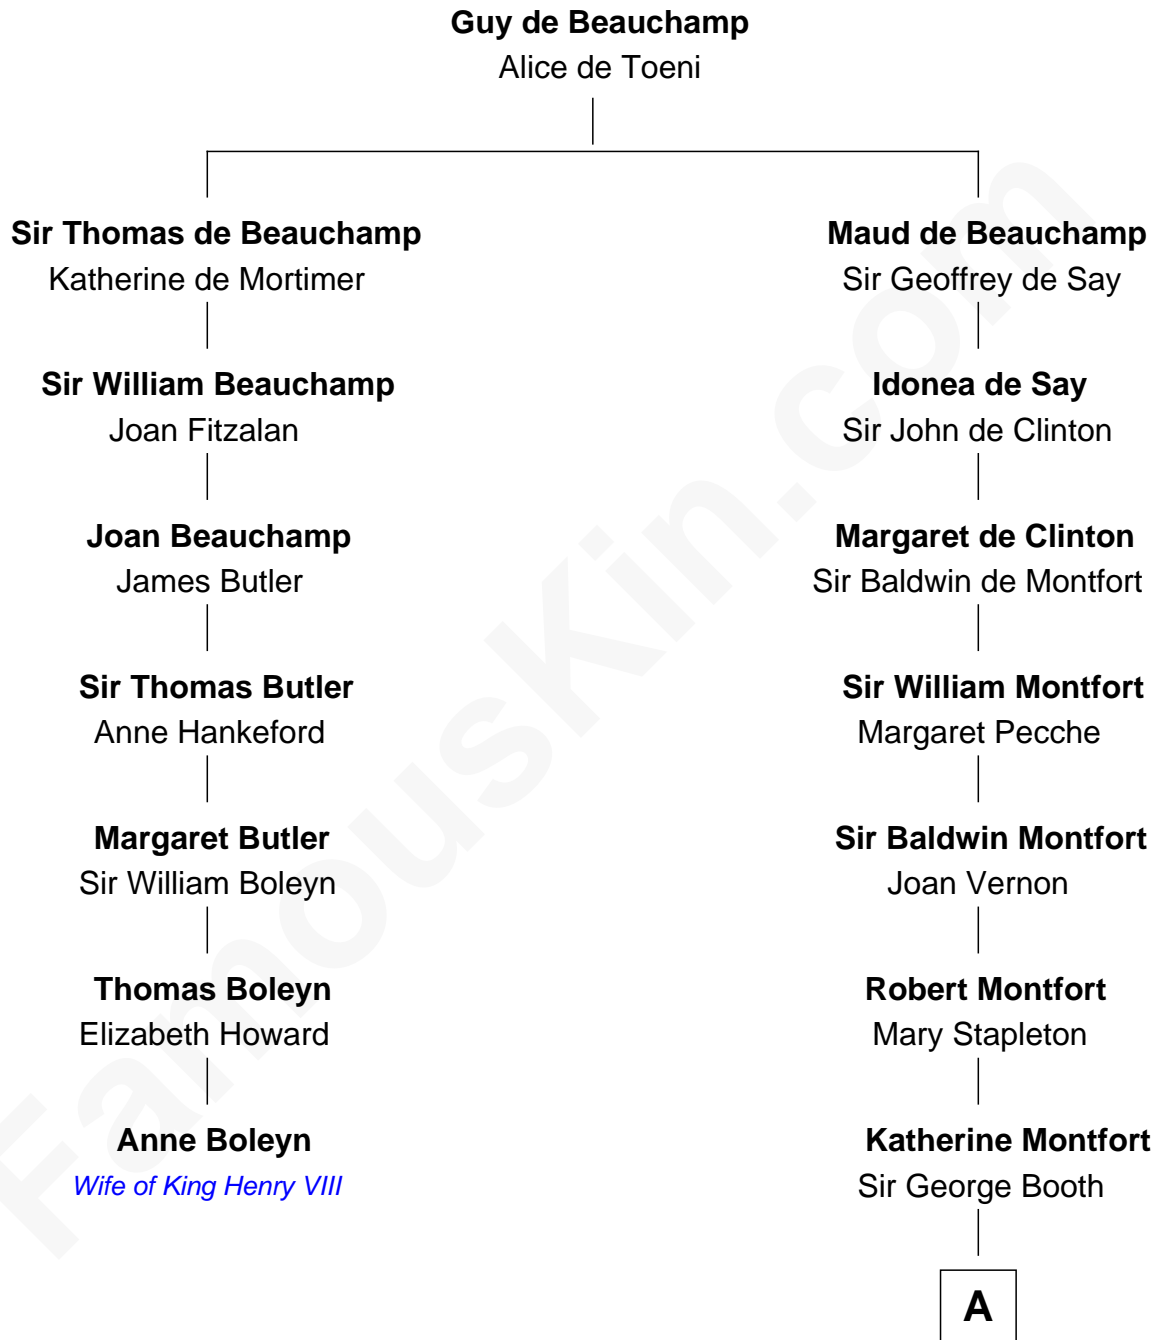

FamousKin.com Relationship Chart of

Anne Boleyn

2nd Wife of King Henry VIII

6th cousin 15 times removed of

Barbara (Pierce) Bush

First Lady of President George H.W. Bush

A

Sir William Booth
Ellen Montgomery

Jane Booth
Sir Thomas Holford

Dorothy Holford
John Bruen

John Bruen
Anne Fox

Obadiah Bruen
Sarah Seeley

John Bruen
Esther Lawrence

Sarah Bruen
Abraham Kitchell

Joseph Kitchell
Rachel Bates

Grace Kitchell
Samuel Ford