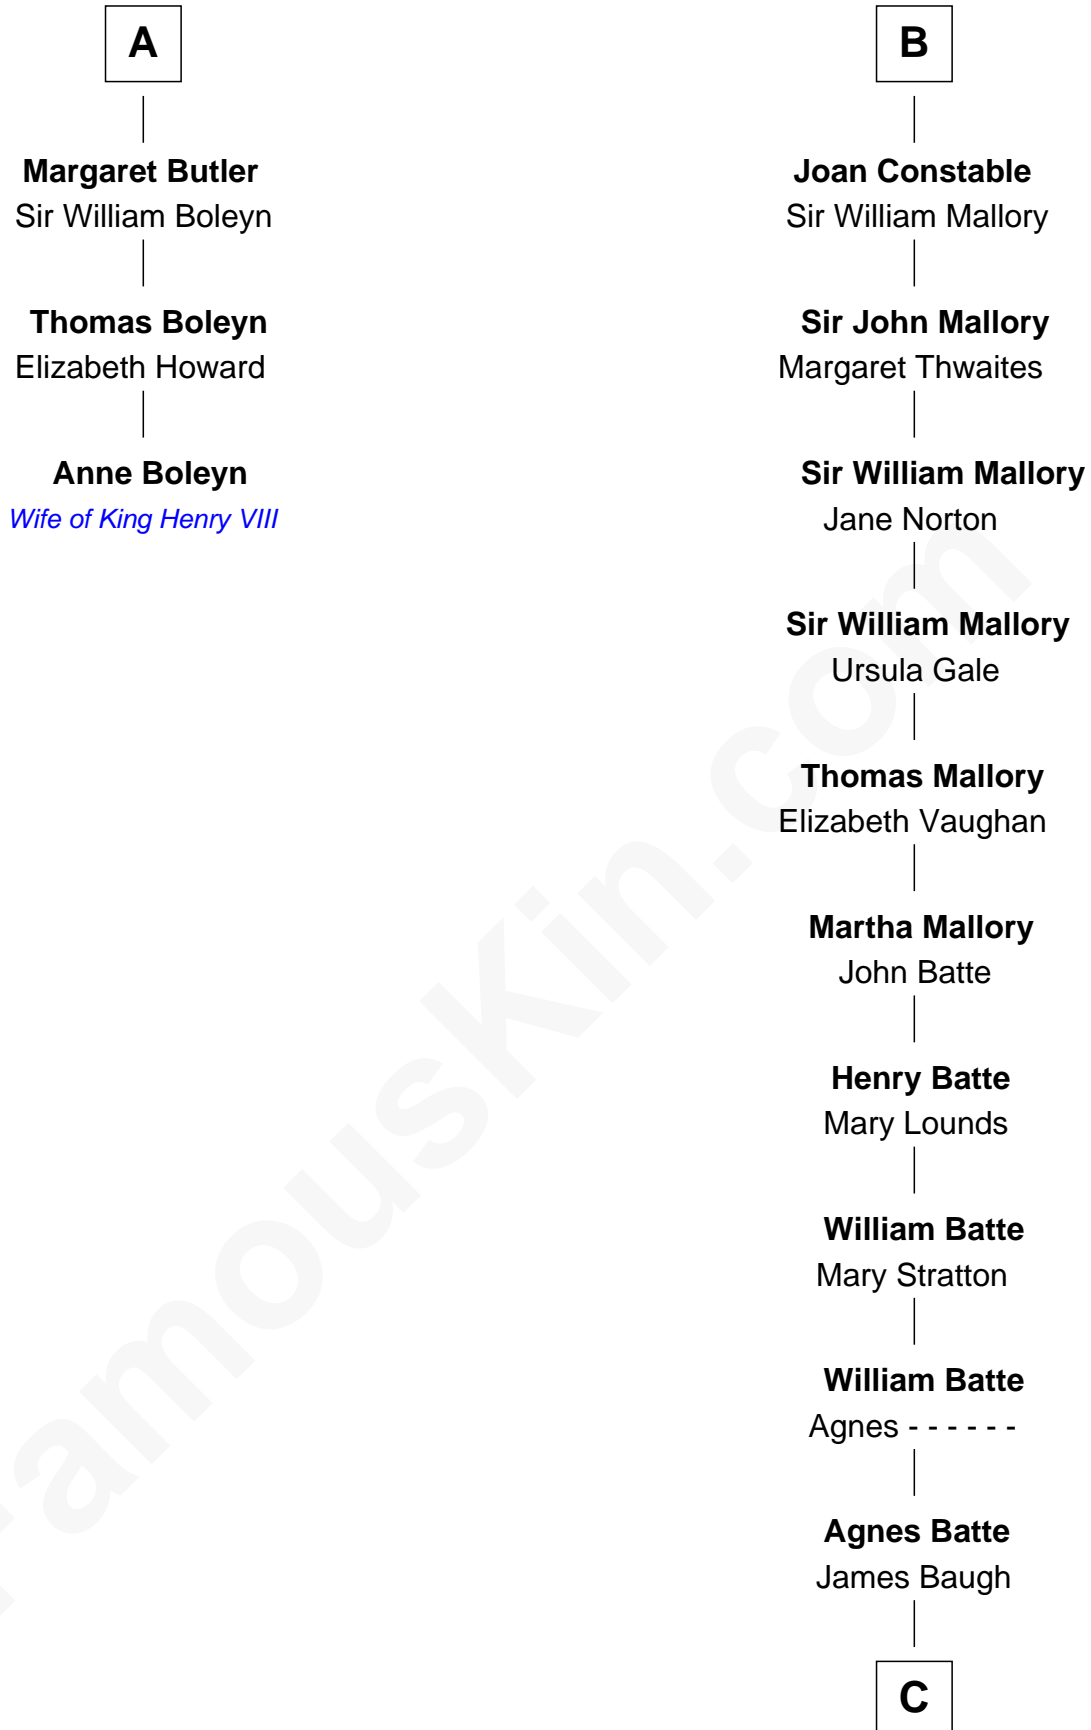

FamousKin.com Relationship Chart of

Anne Boleyn

2nd Wife of King Henry VIII

9th cousin 12 times removed of

Judy Garland

Singer and Movie Actress

Sir William de Ros

Lucy FitzPiers