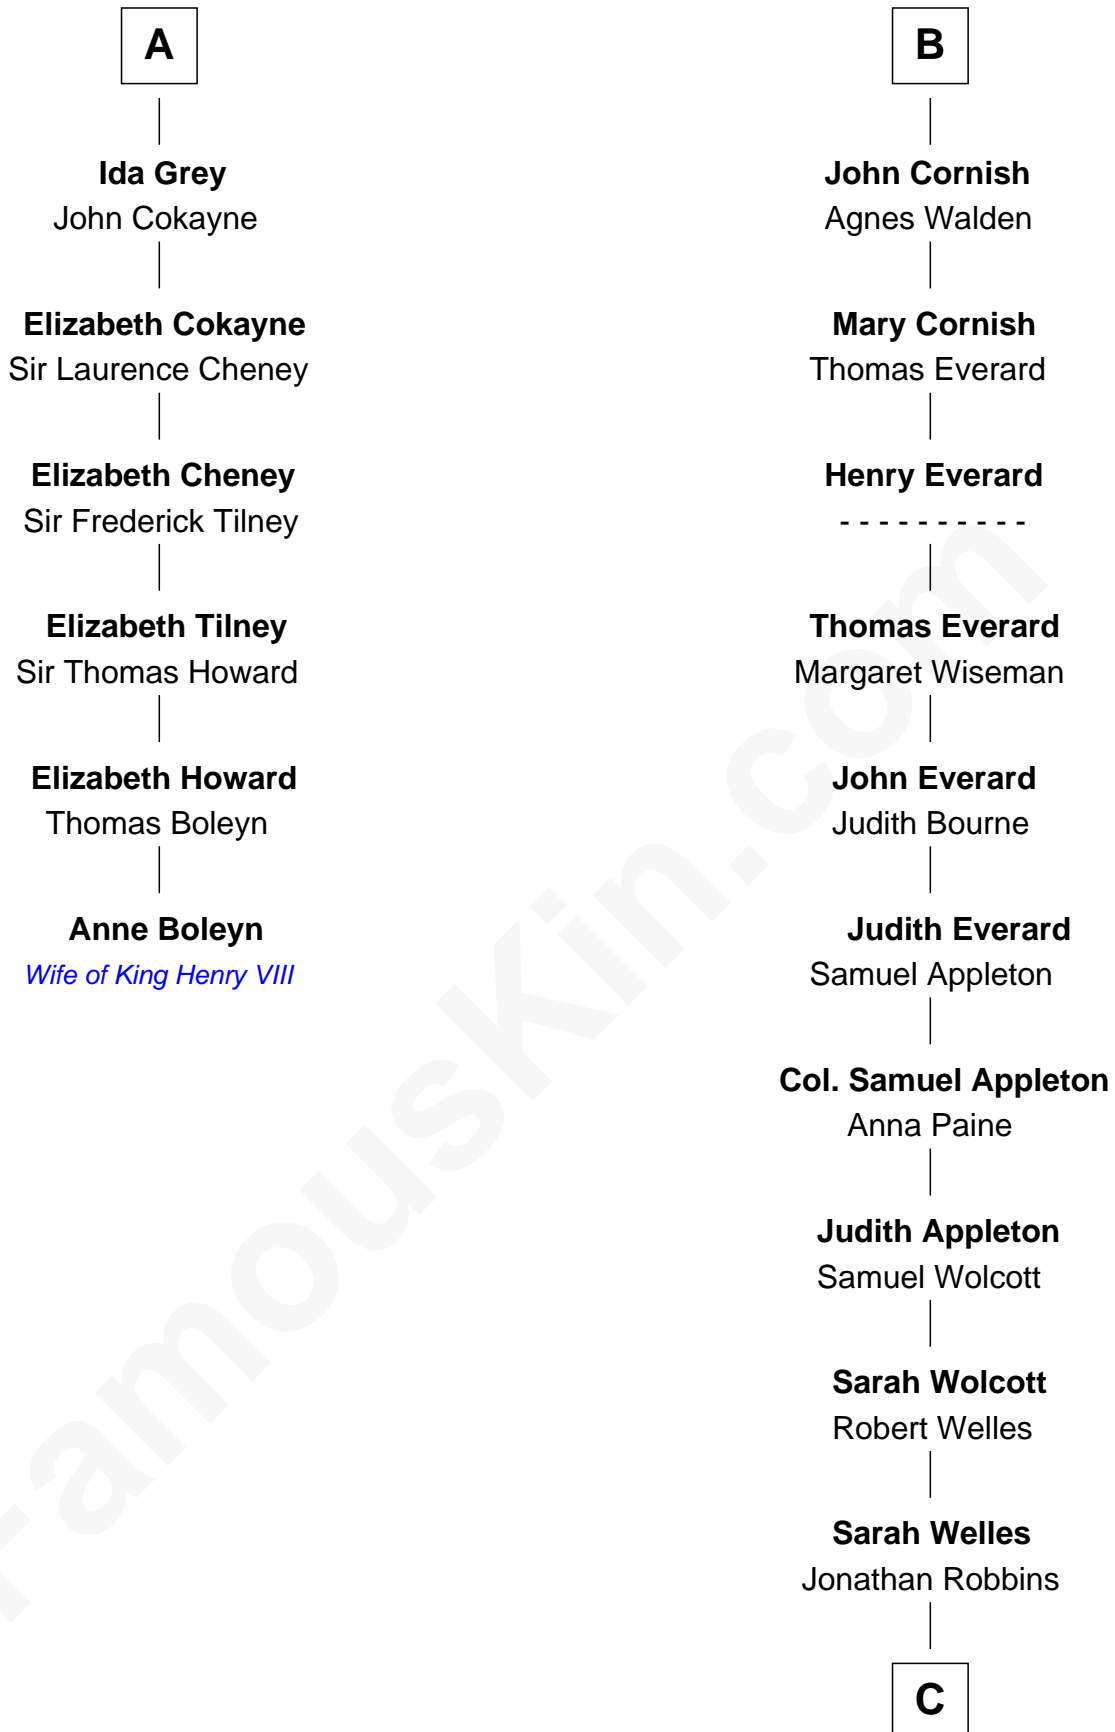

FamousKin.com Relationship Chart of

Anne Boleyn

2nd Wife of King Henry VIII

12th cousin 7 times removed of

Eliphalet Remington

Founder of Remington Arms Company

C

—
Sarah Robbins

Elisha Kilbourn

—
Elizabeth Kilbourn

Eliphalet Remington

—
Eliphalet Remington

Founder of Remington Arms Company

FamousKin.com