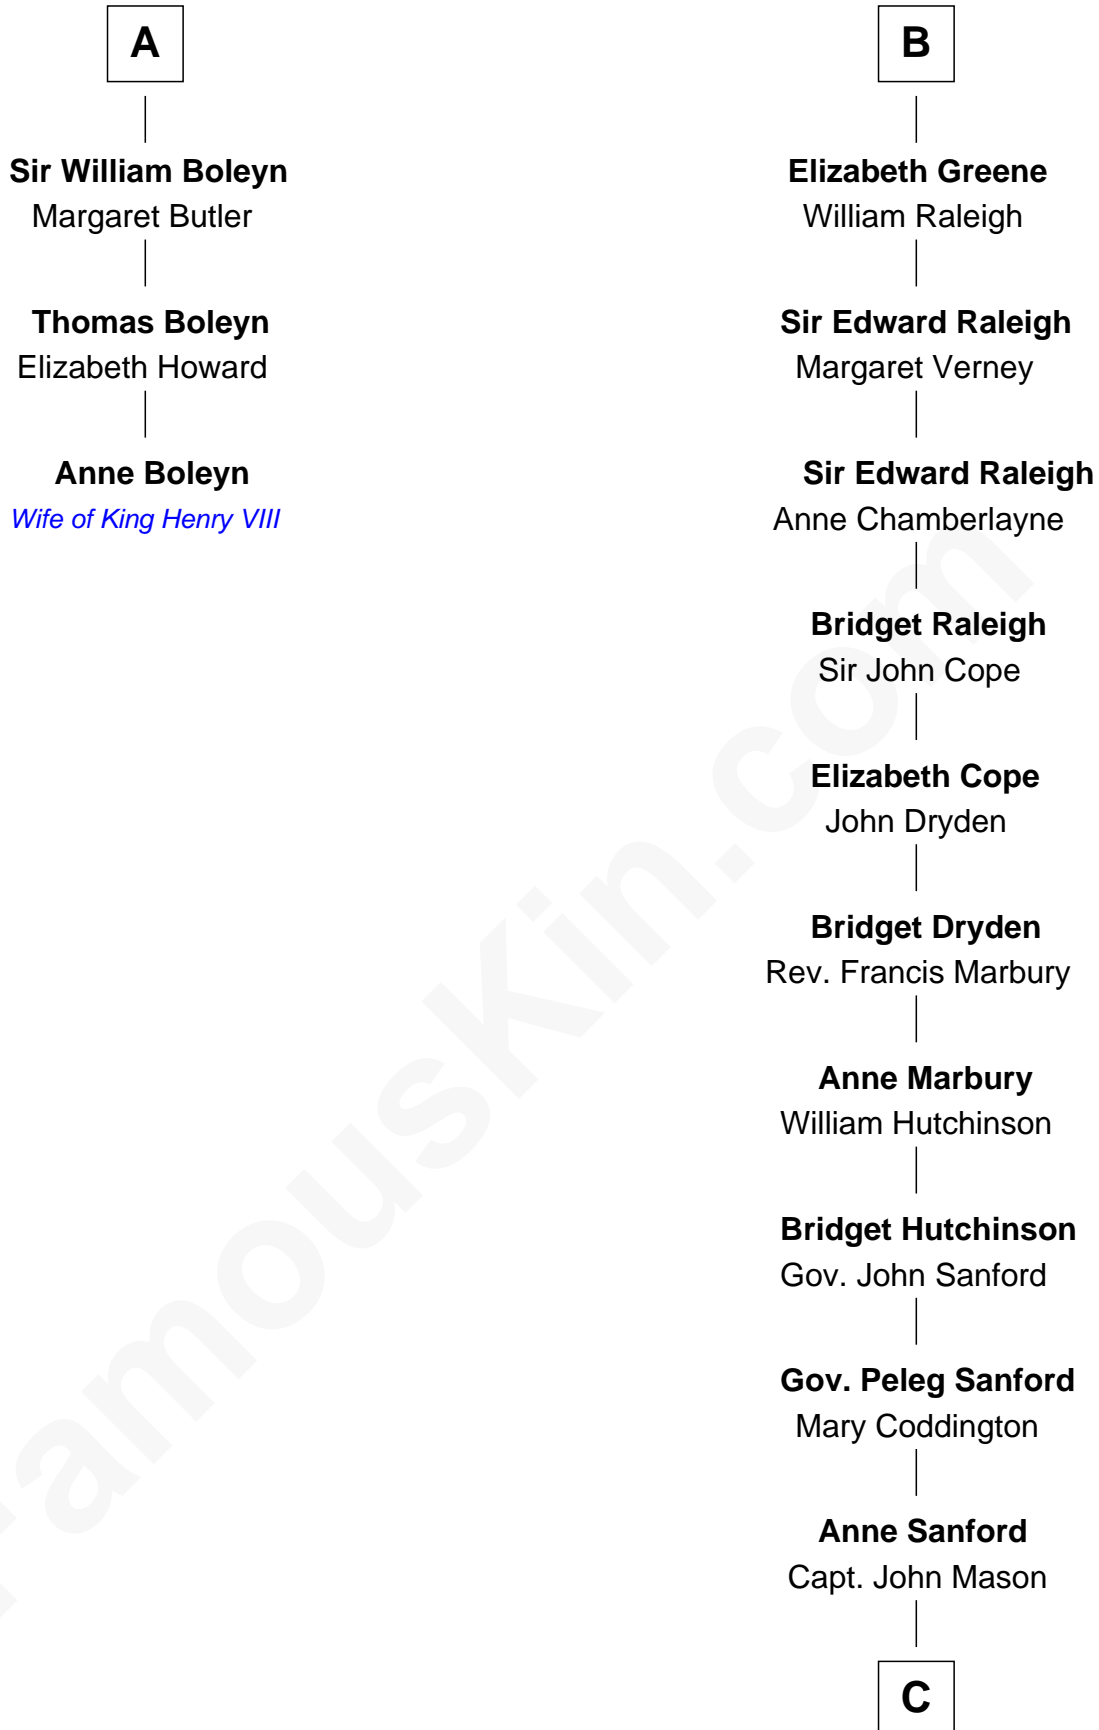

FamousKin.com

Relationship Chart of

Anne Boleyn

2nd Wife of King Henry VIII

9th cousin 11 times removed of

Lucretia (Rudolph) Garfield

First Lady of President James Garfield

Sir Roger de Somery

Nichole d'Aubenev

C

Peleg Sanford Mason

Mary Stanton

Elijah Mason

Lucretia Greene

Arabella Greene Mason

Zebulon Rudolph