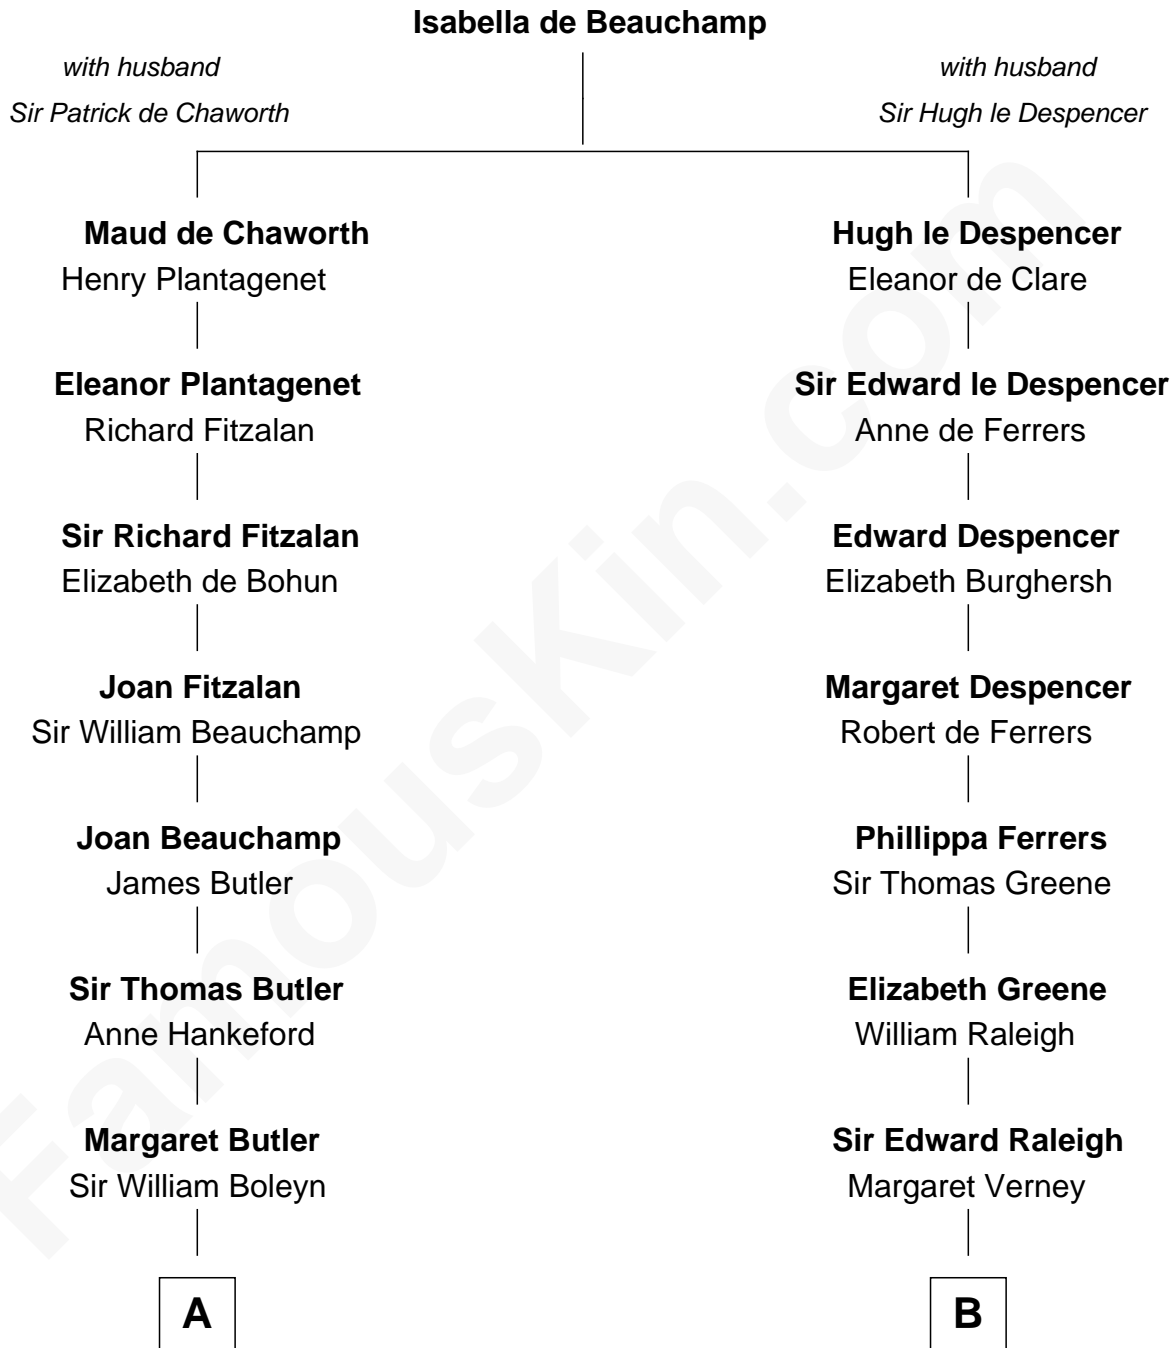

FamousKin.com

Relationship Chart of

Anne Boleyn

2nd Wife of King Henry VIII

8th cousin 10 times removed of

Lucretia (Rudolph) Garfield

First Lady of President James Garfield