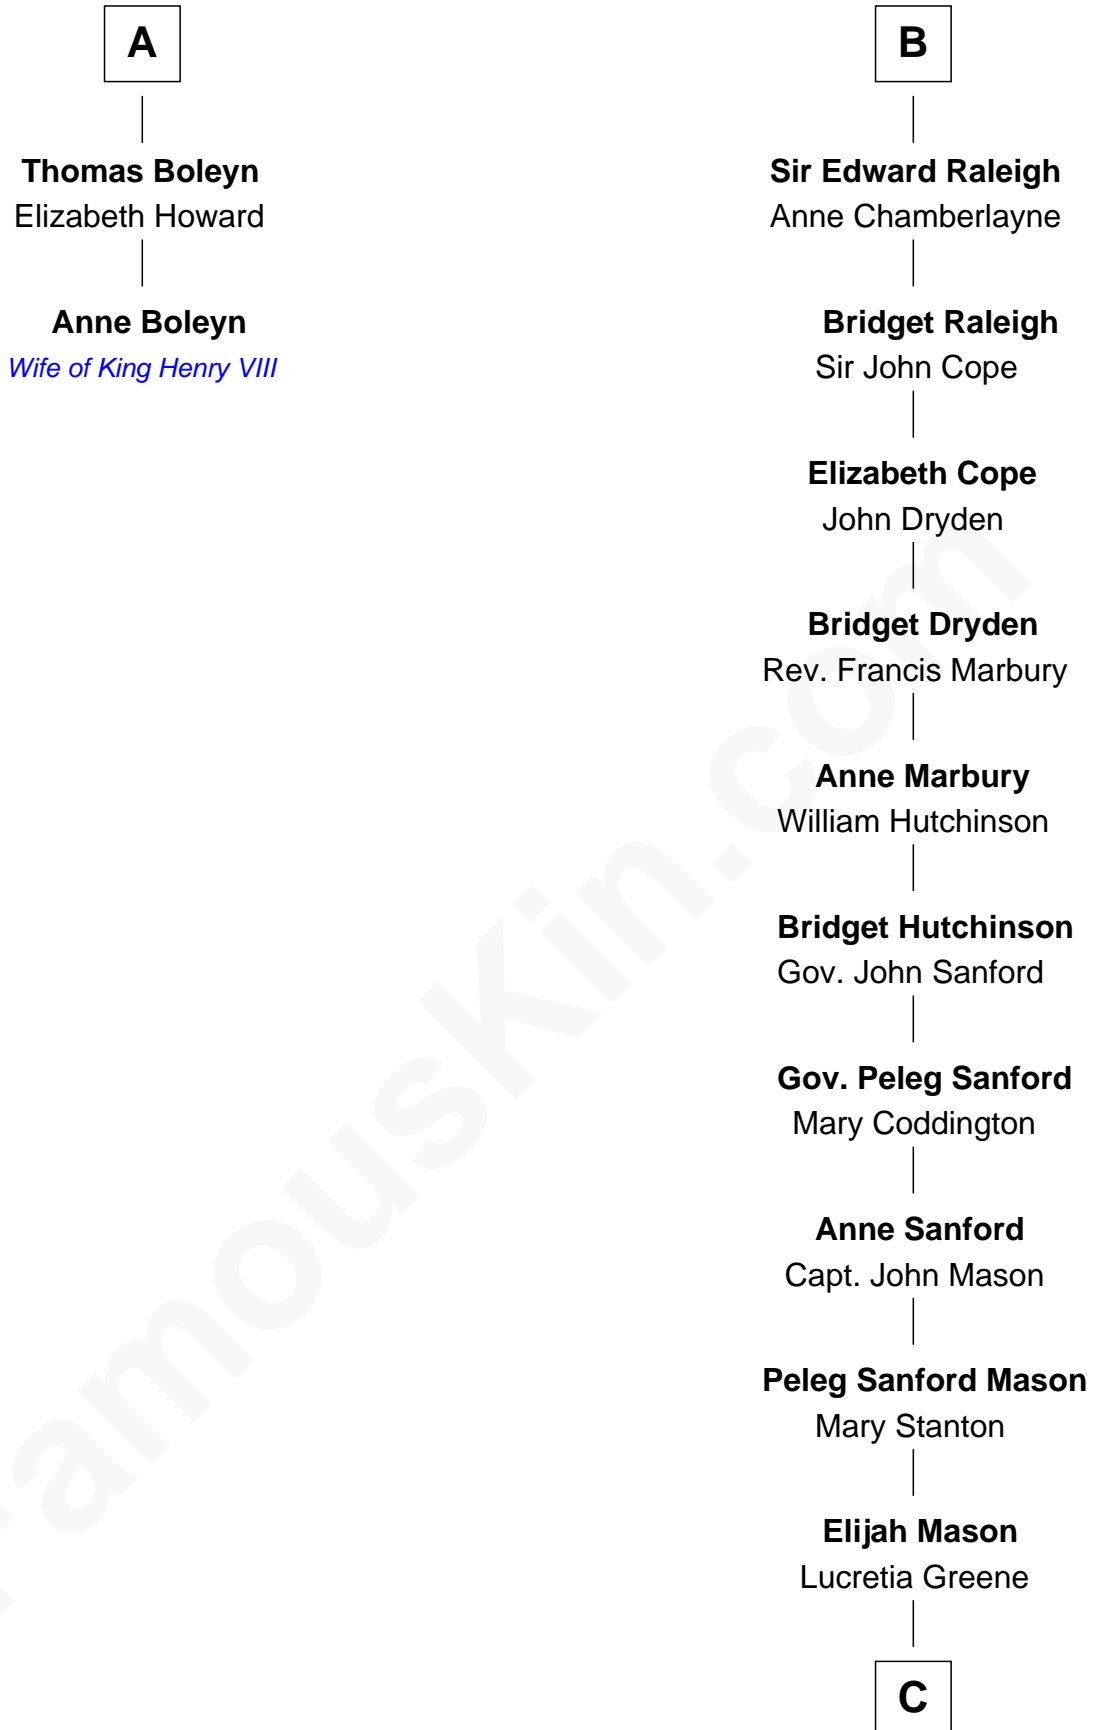

## Relationship Chart of

### Anne Boleyn

2nd Wife of King Henry VIII

8th cousin 10 times removed of

### Lucretia (Rudolph) Garfield

First Lady of President James Garfield

C

Arabella Greene Mason

Zebulon Rudolph

Lucretia (Rudolph) Garfield

*First Lady of James Garfield*

FamousKin.com