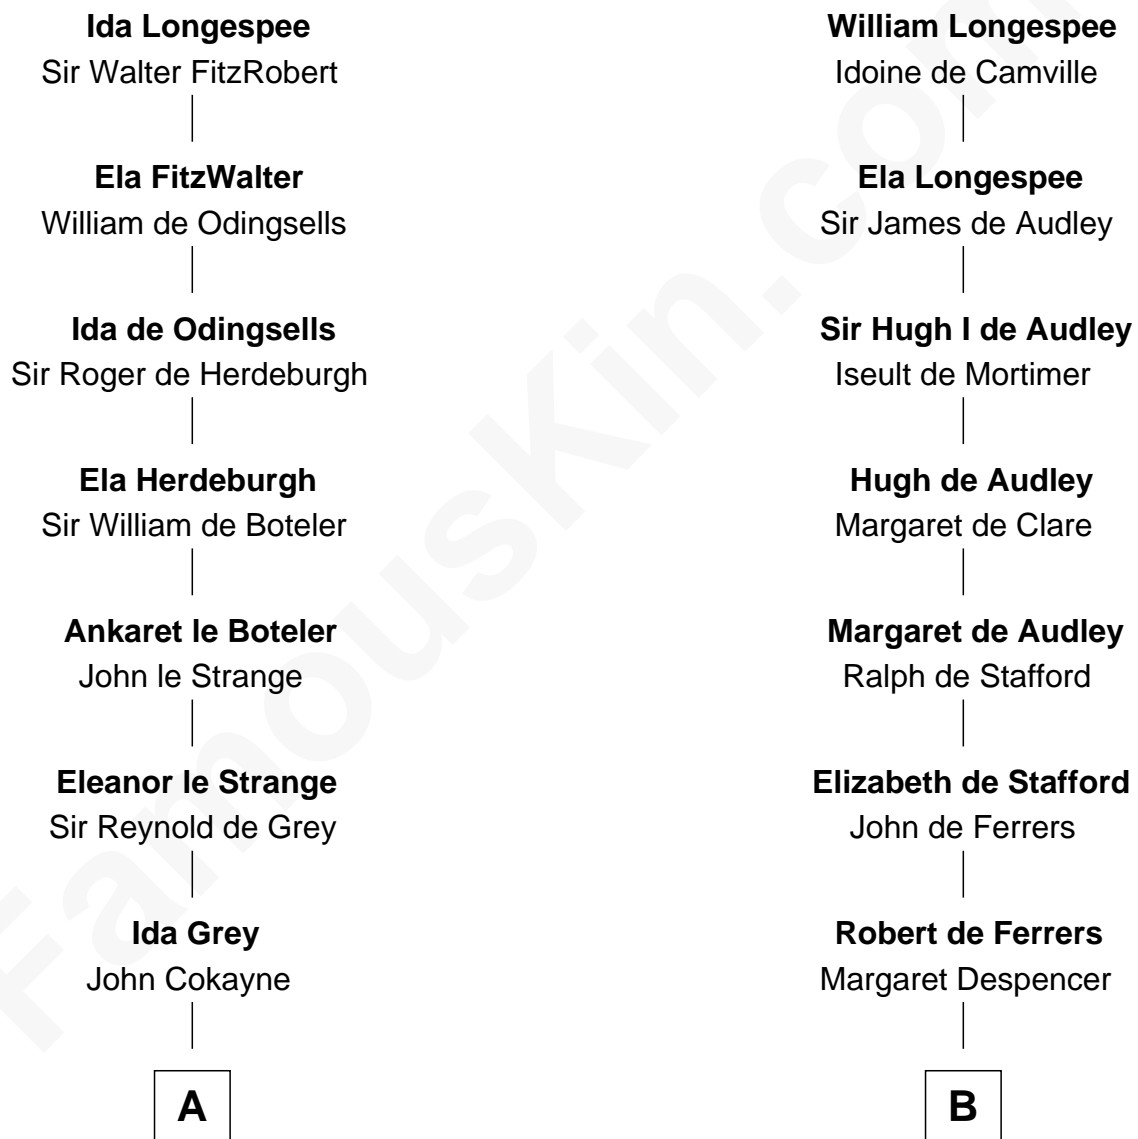

# FamousKin.com Relationship Chart of

**Anne Boleyn**

*2nd Wife of King Henry VIII*

11th cousin 10 times removed of

**Lucretia (Rudolph) Garfield**

*First Lady of President James Garfield*

**Sir William Longespee**

Ela of Salisbury

**C**

**Anne Sanford**  
Capt. John Mason

**Peleg Sanford Mason**  
Mary Stanton

**Elijah Mason**  
Lucretia Greene

**Arabella Greene Mason**  
Zebulon Rudolph

**Lucretia (Rudolph) Garfield**  
*First Lady of James Garfield*