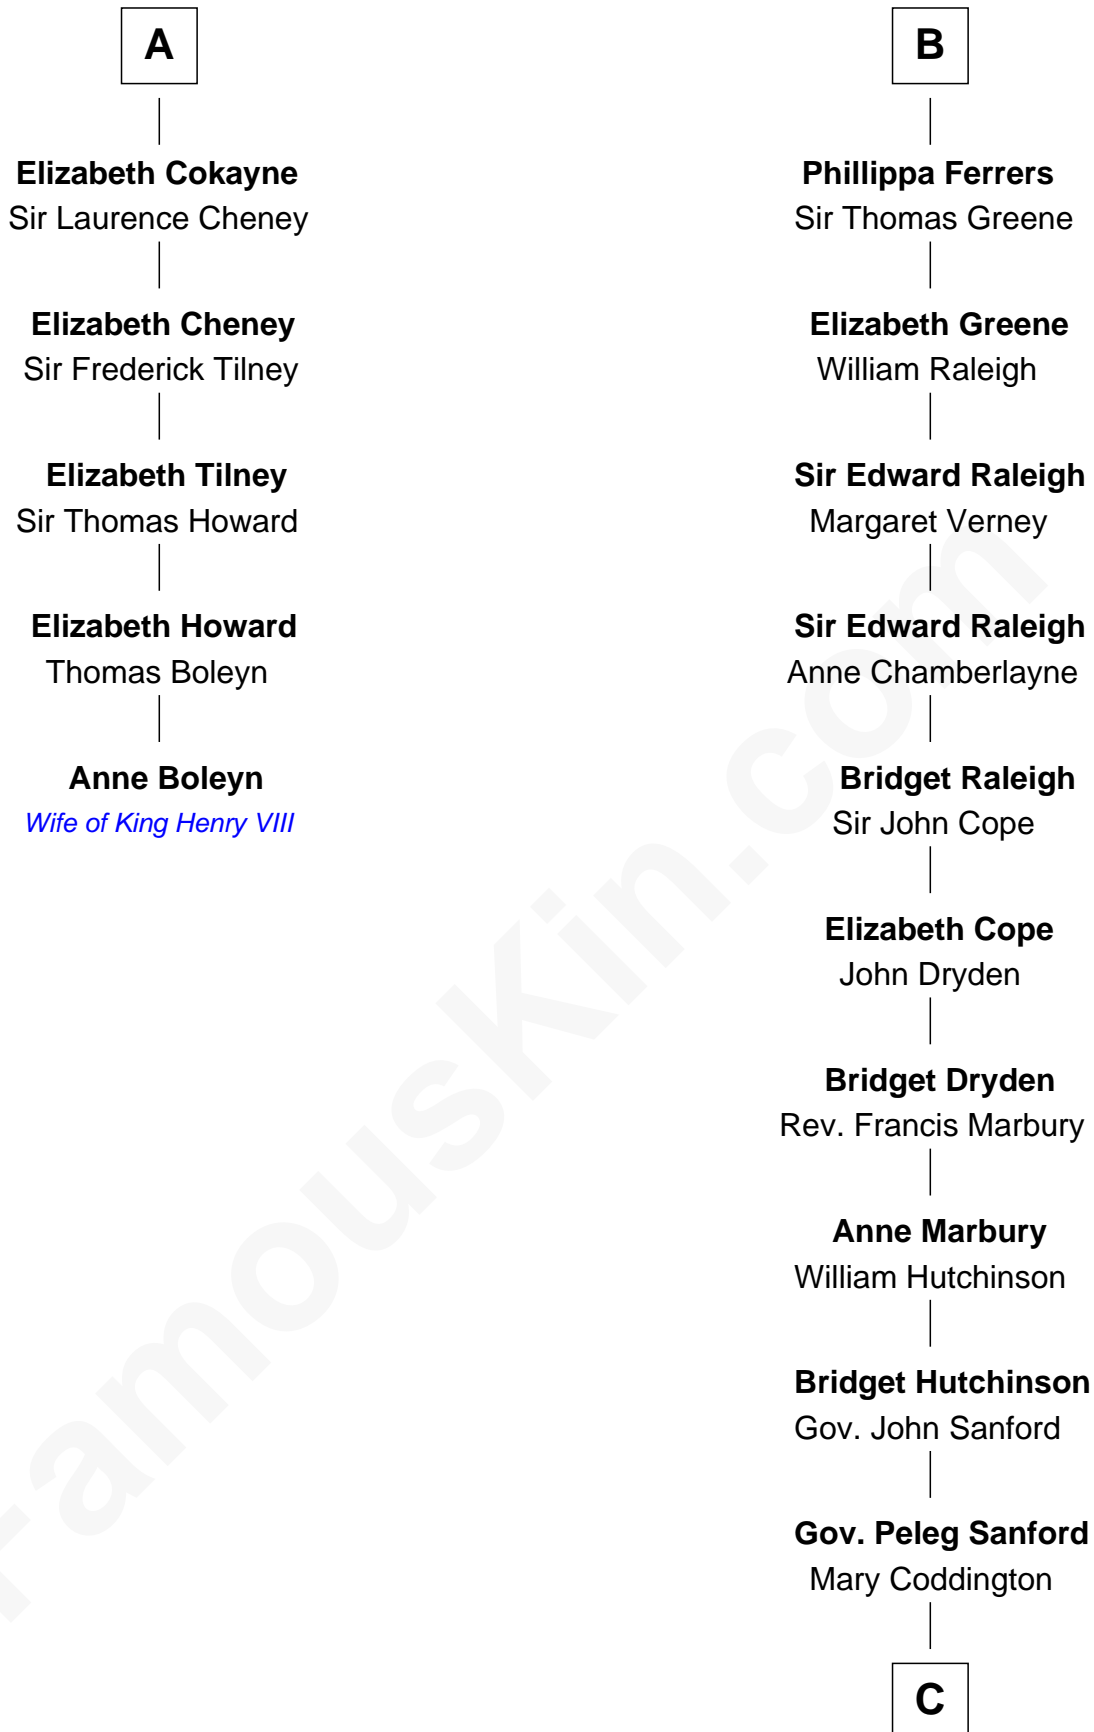

# FamousKin.com Relationship Chart of

**Anne Boleyn**

*2nd Wife of King Henry VIII*

11th cousin 10 times removed of

**Lucretia (Rudolph) Garfield**

*First Lady of President James Garfield*

**Sir William Longespee**

Ela of Salisbury

**C**

**Anne Sanford**  
Capt. John Mason

**Peleg Sanford Mason**  
Mary Stanton

**Elijah Mason**  
Lucretia Greene

**Arabella Greene Mason**  
Zebulon Rudolph

**Lucretia (Rudolph) Garfield**  
*First Lady of James Garfield*