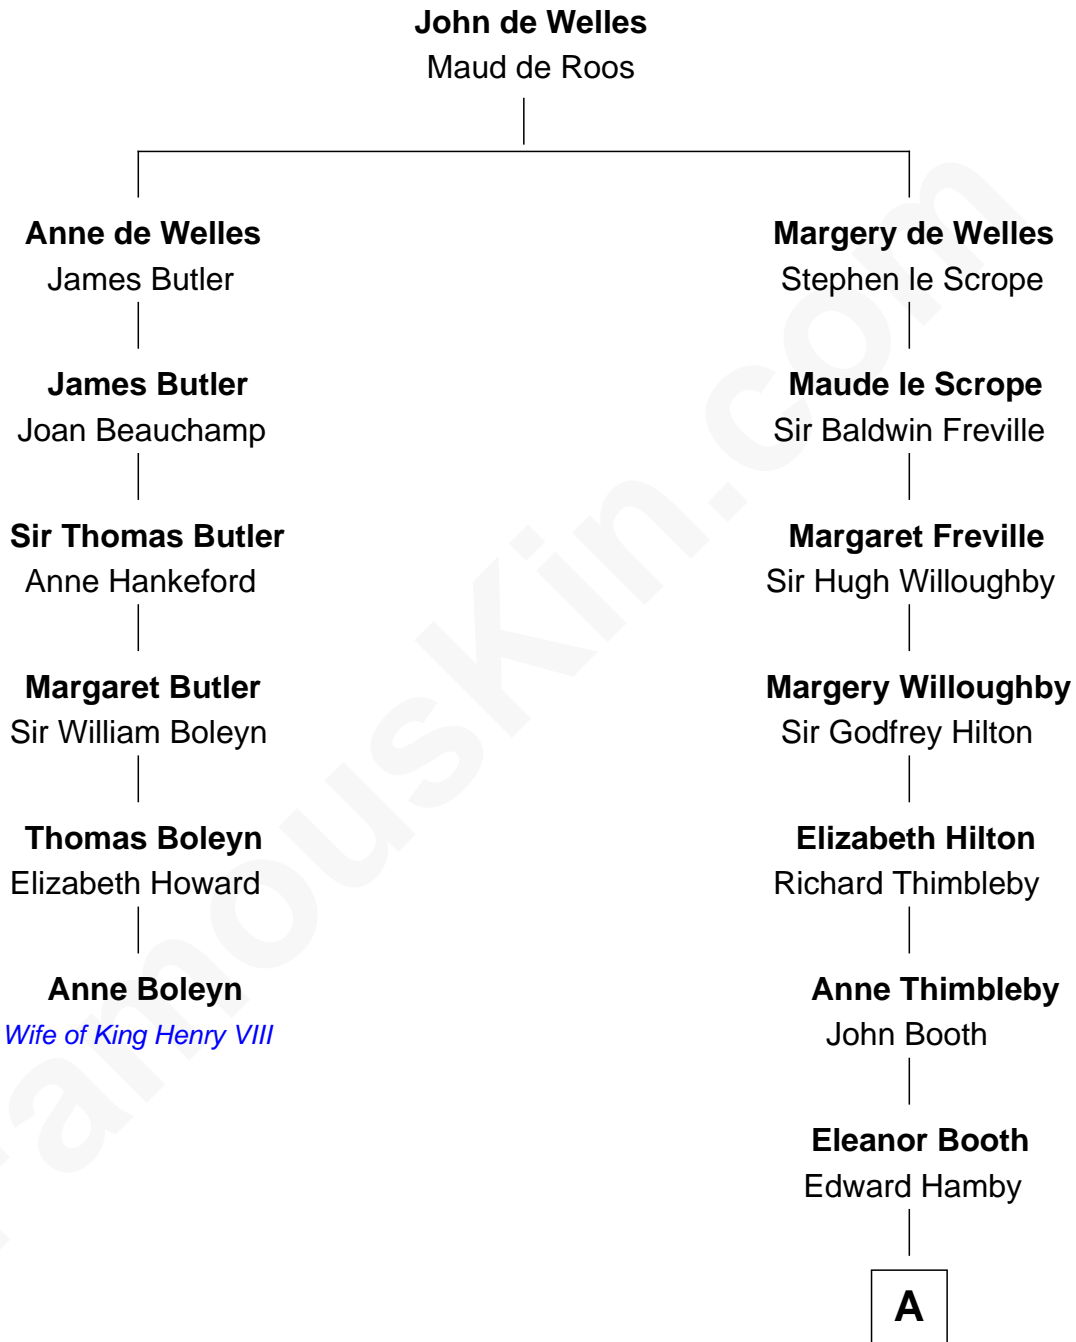

FamousKin.com Relationship Chart of

Anne Boleyn

2nd Wife of King Henry VIII

5th cousin 11 times removed of

Lucretia (Rudolph) Garfield

First Lady of President James Garfield

A

William Hamby
Margaret Blewett

Robert Hamby
Elizabeth Arnold

Katherine Hamby
Edward Hutchinson

Elizabeth Hutchinson
Edward Winslow

Anna Winslow
John Taylor

Elizabeth Taylor
Nathaniel Greene

John Greene
Azubah Ward

Lucretia Greene
Elijah Mason

Arabella Greene Mason
Zebulon Rudolph

Lucretia (Rudolph) Garfield
First Lady of James Garfield