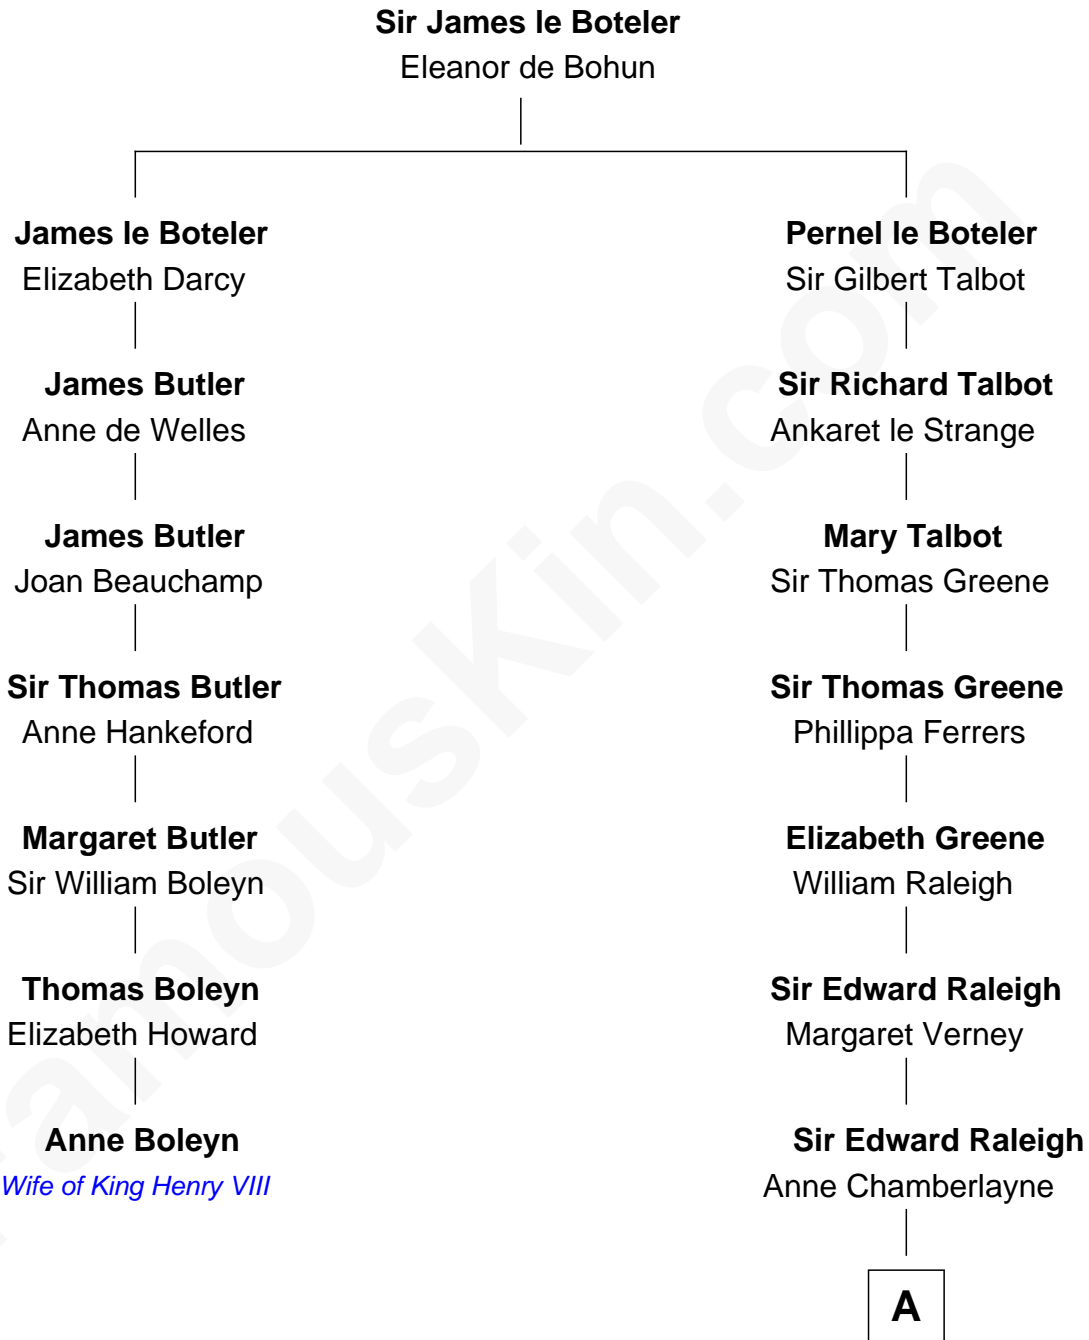

FamousKin.com Relationship Chart of

Anne Boleyn

2nd Wife of King Henry VIII

6th cousin 11 times removed of

Lucretia (Rudolph) Garfield

First Lady of President James Garfield

A

Bridget Raleigh