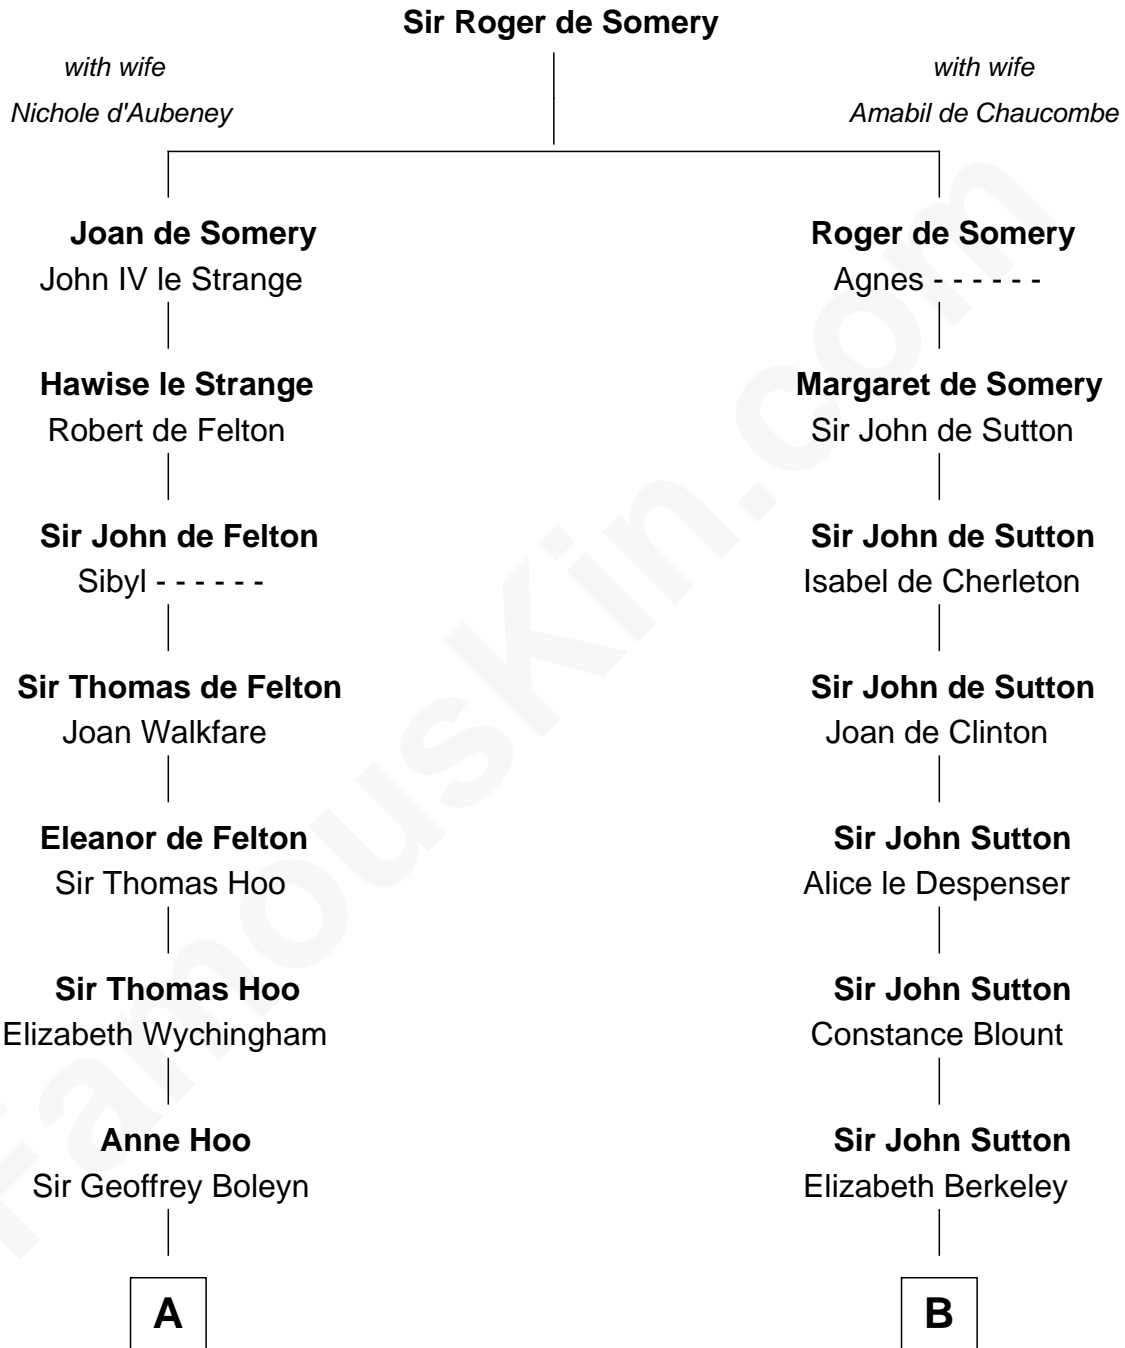

FamousKin.com Relationship Chart of

Anne Boleyn

2nd Wife of King Henry VIII

9th cousin 8 times removed of

George Mason

Father of the U.S. Bill of Rights

A

Sir William Boleyn

Margaret Butler

Thomas Boleyn

Elizabeth Howard

Anne Boleyn

Wife of King Henry VIII

B

Sir Edmund Sutton

Matilda Clifford