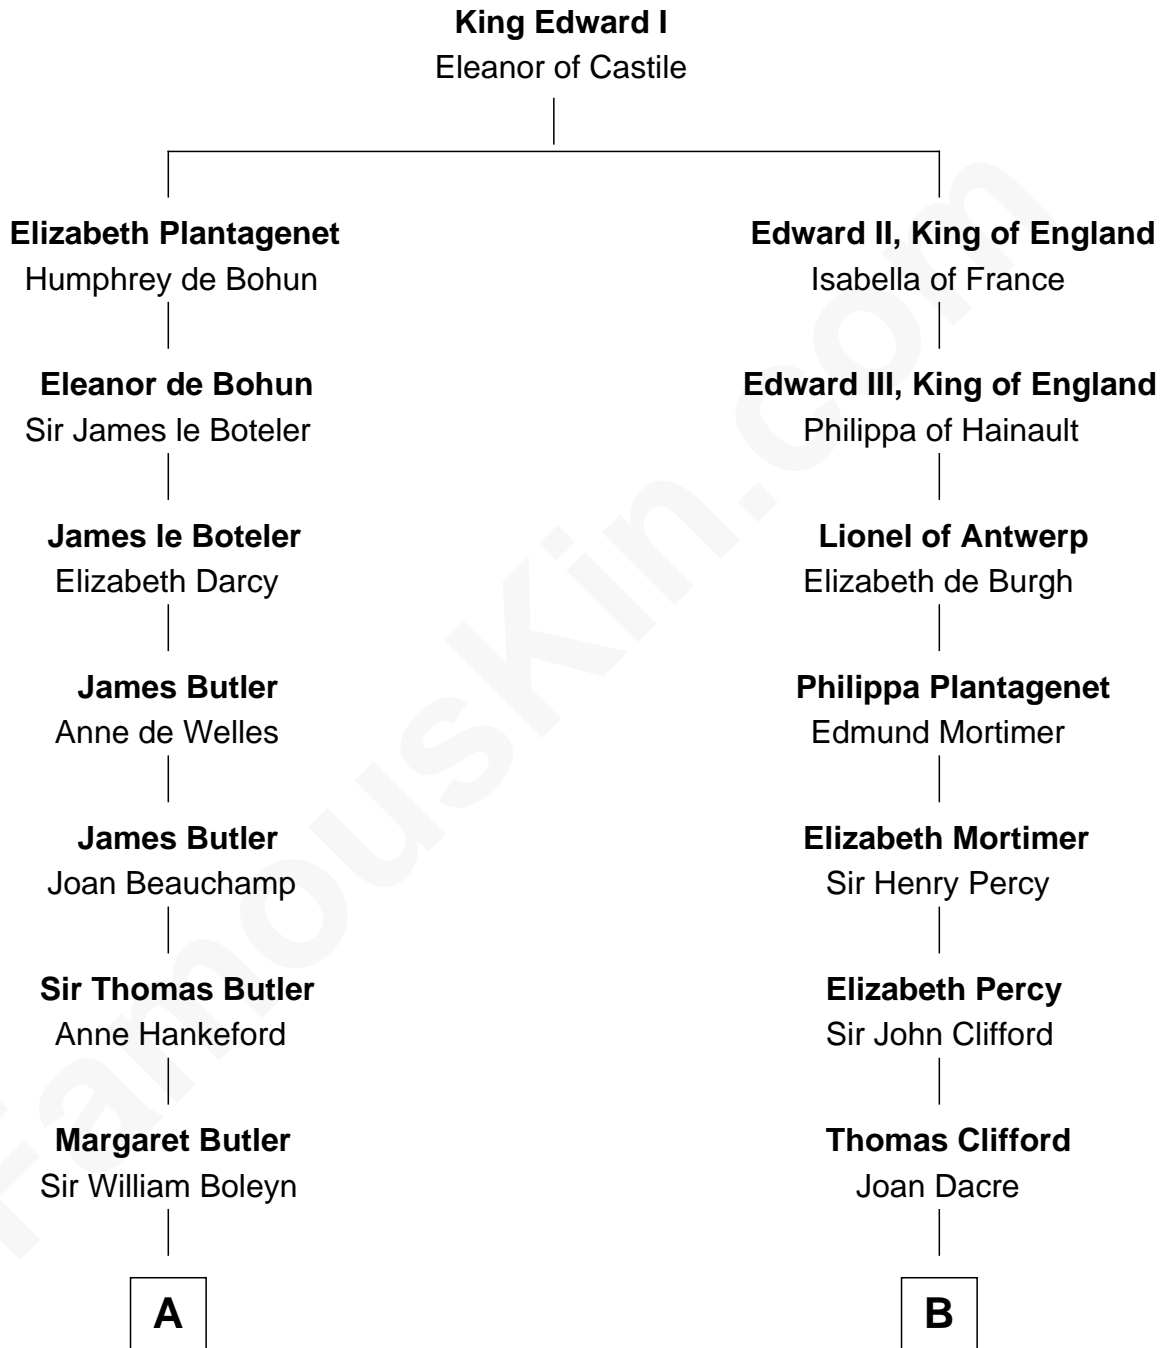

FamousKin.com Relationship Chart of

Anne Boleyn

2nd Wife of King Henry VIII

8th cousin 9 times removed of

George Mason

Father of the U.S. Bill of Rights

A

Thomas Boleyn
Elizabeth Howard

Anne Boleyn
Wife of King Henry VIII

B

Matilda Clifford
Sir Edmund Sutton

Thomas Dudley
Grace Threlkeld

Winifred Dudley
Anthony Blencowe

Richard Blencowe
Apollonia Tolson

Sir Henry Blencowe
Grace Sandford

John Blencowe
Anne Mallison

Elizabeth Blencowe
Henry Thompson

Sir William Thompson
Mary Stephens

Stephens Thompson
Dorothea Tanton

Ann Thompson
George Mason

George Mason
Father of Bill of Rights