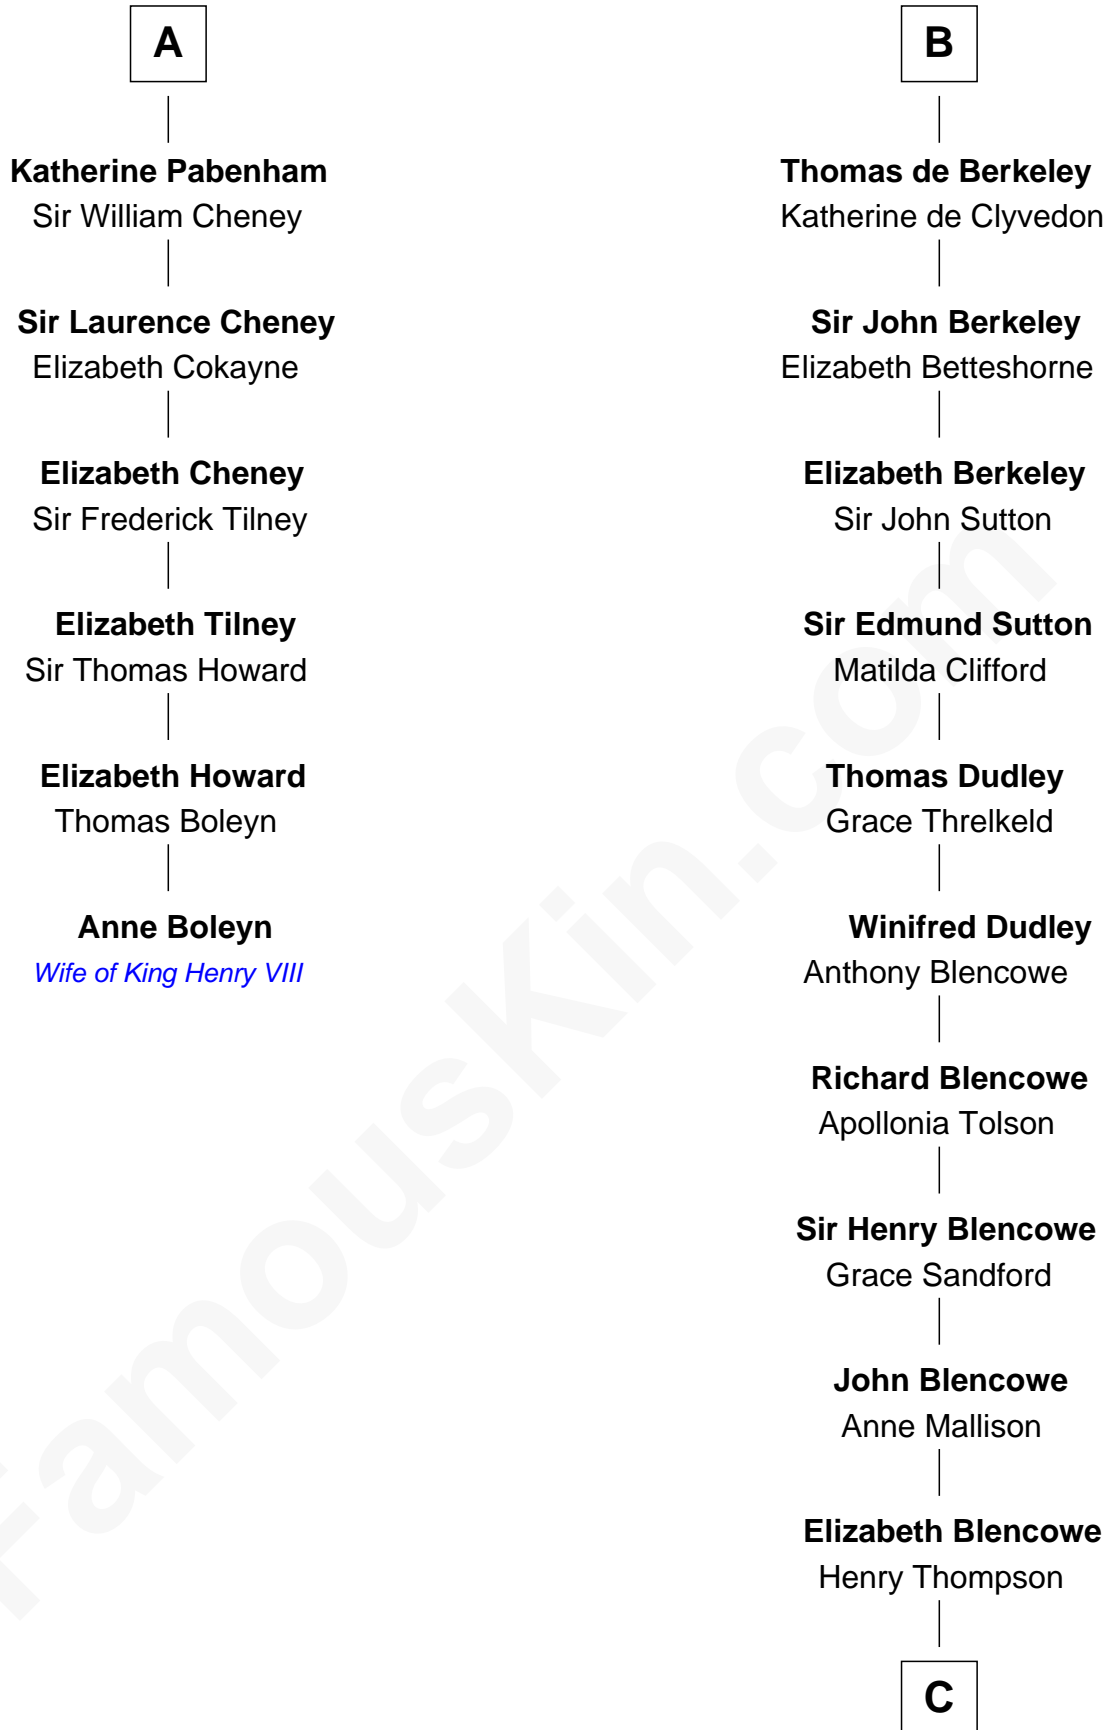

FamousKin.com Relationship Chart of

Anne Boleyn

2nd Wife of King Henry VIII

12th cousin 8 times removed of

George Mason

Father of the U.S. Bill of Rights

William I de Lancaster

Gundred de Warenne

Sir William de Ferrers

Joan de Ferrers

Sir Thomas de Berkeley

Sir Maurice de Berkeley

Eve la Zouche

B

C

—
Sir William Thompson