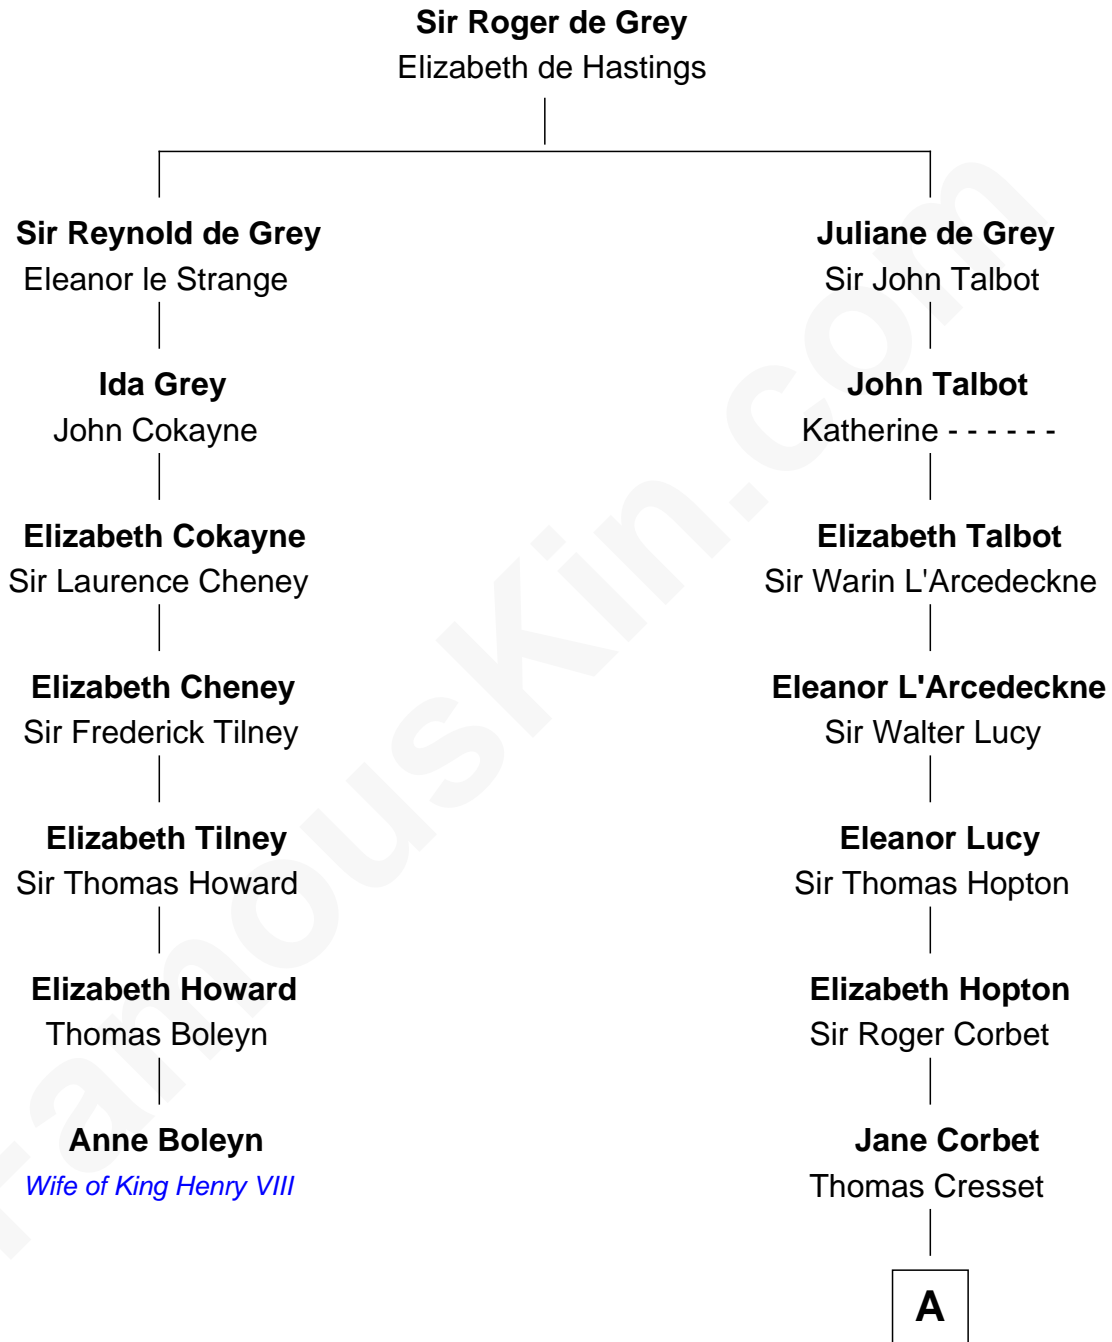

# FamousKin.com Relationship Chart of

**Anne Boleyn**

*2nd Wife of King Henry VIII*

6th cousin 5 times removed of

**Richard More**

*(c1614 - c1696) Mayflower passenger 1620*

**MAYFLOWER**

**A**

**Richard Cresset**

Joan Wrottesley

**Margaret Cresset**

Thomas More

**Jasper More**

Elizabeth Smalley

**Katherine More**

Col. Samuel More

**Richard More**

*Mayflower passenger 1620*