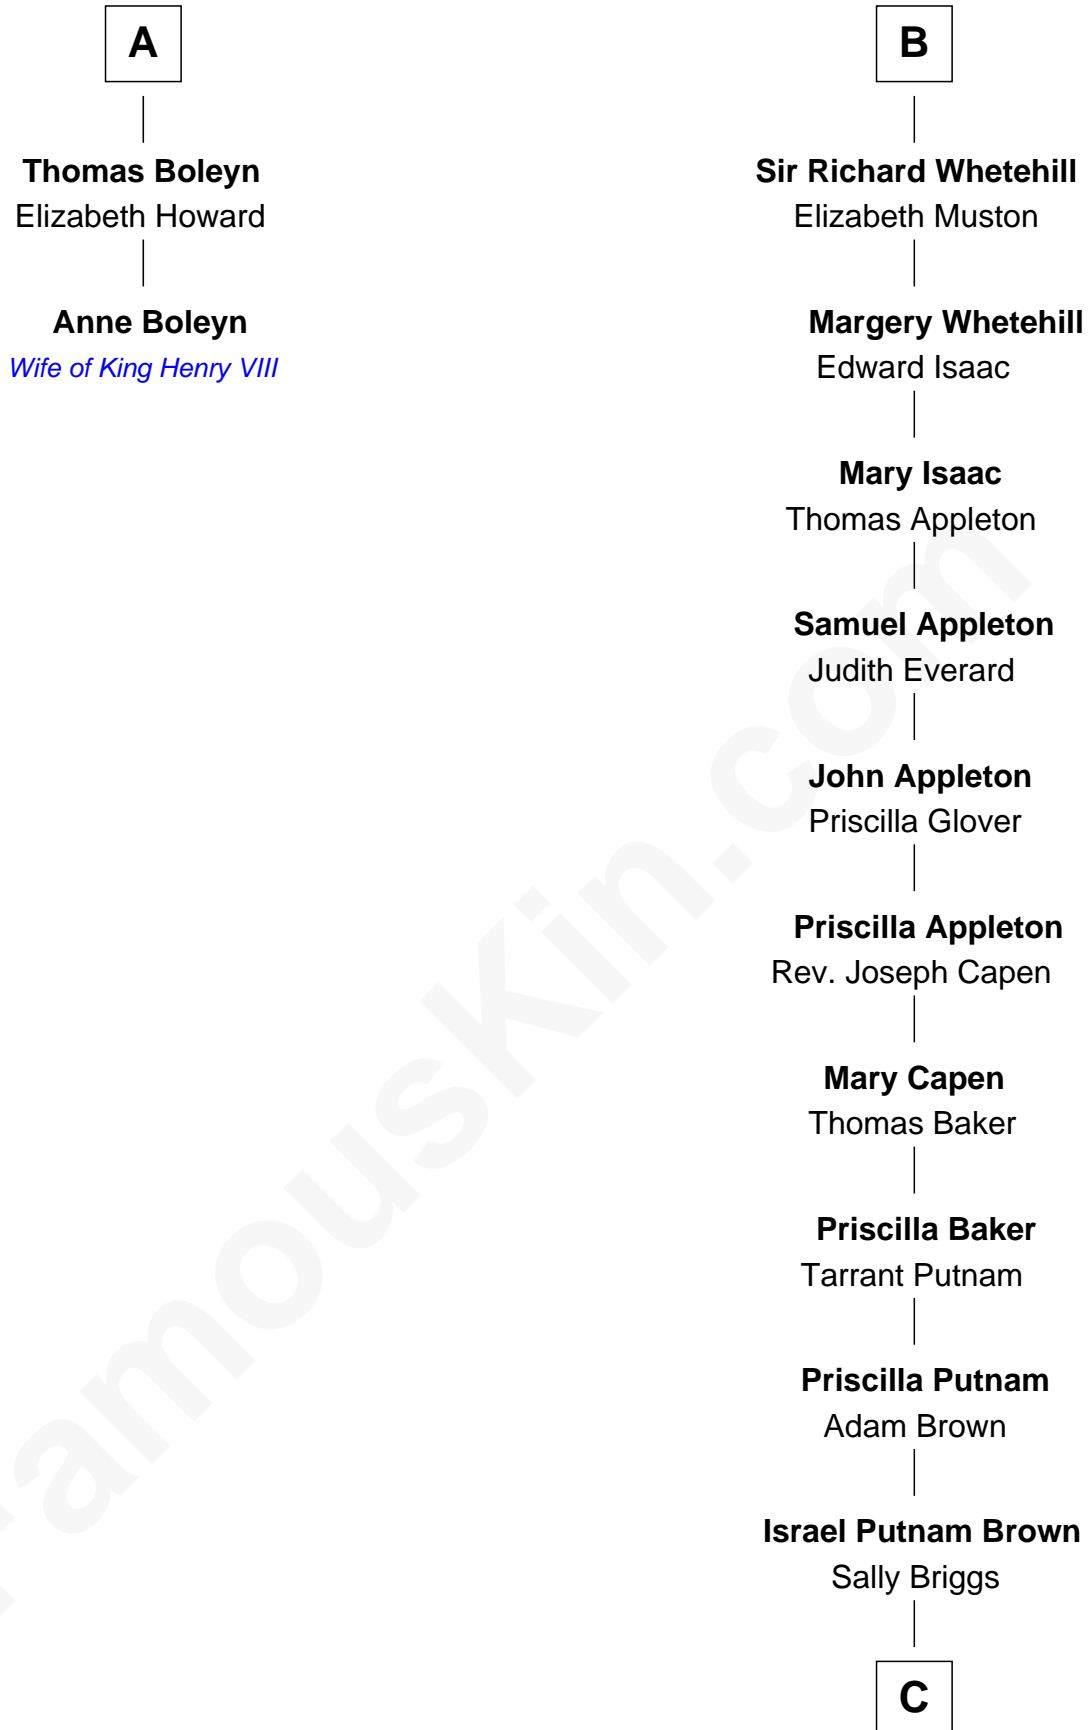

# FamousKin.com Relationship Chart of

**Anne Boleyn**

*2nd Wife of King Henry VIII*

8th cousin 12 times removed of

**Calvin Coolidge**

*30th U.S. President*

**John IV le Strange**

Joan de Somery

**C**

—  
**Sally Briggs Brown**

Israel Chase Brewer

—  
**Sarah Almeda Brewer**

Calvin Galusha Coolidge

—  
**Col. John Calvin Coolidge**

Victoria Josephine Moor

—  
**Calvin Coolidge**

*30th U.S. President*