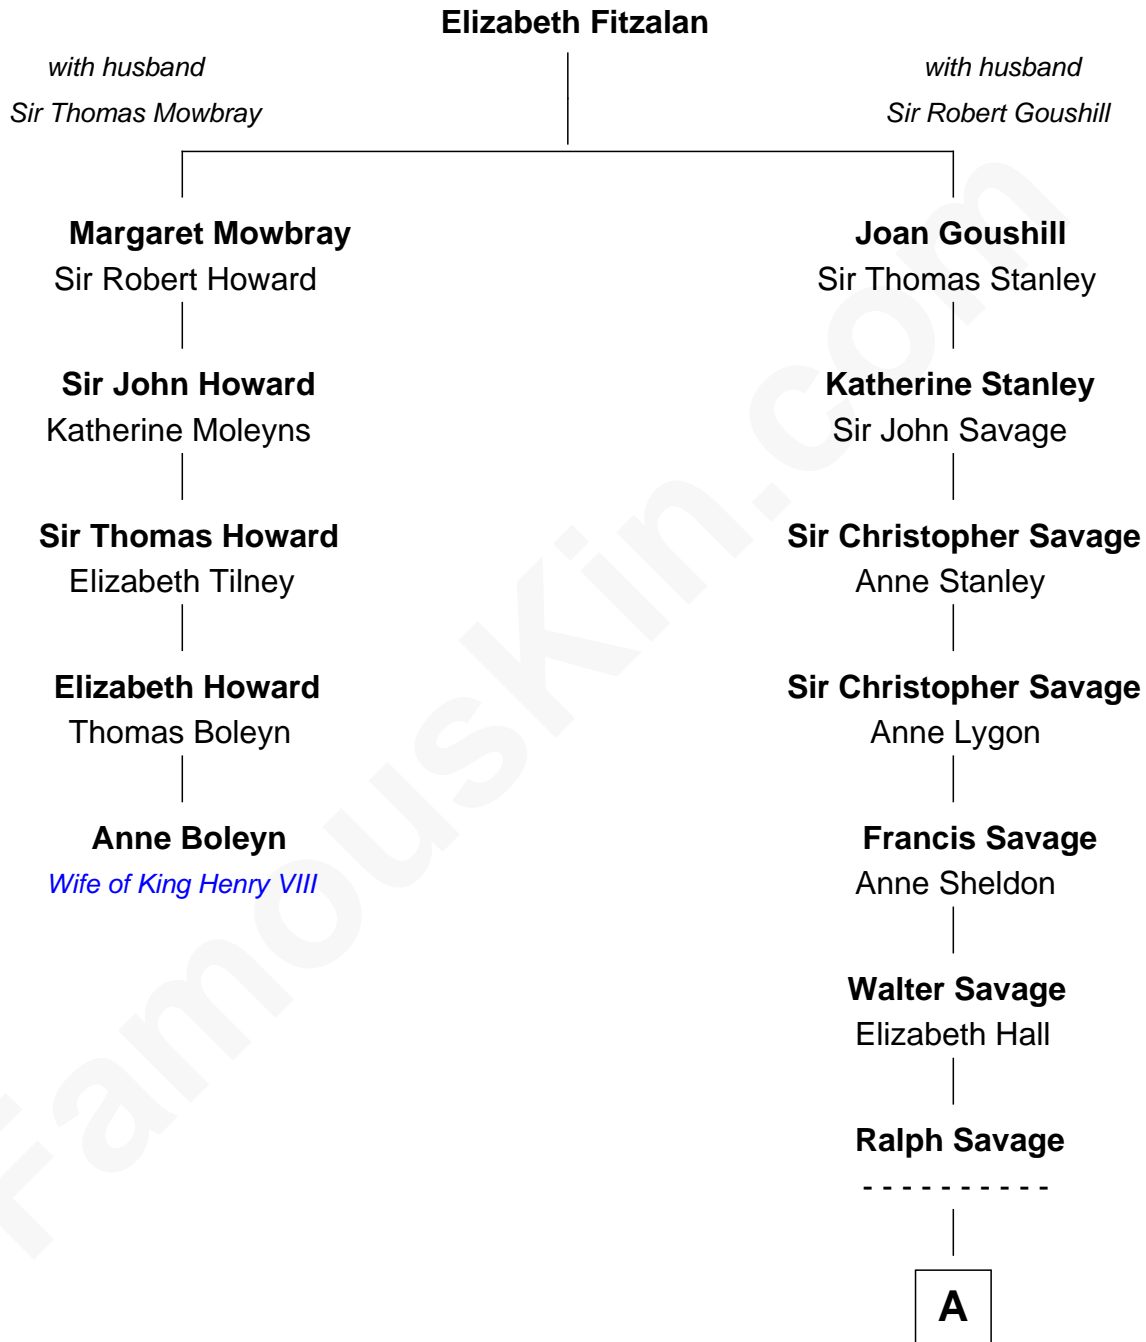

# FamousKin.com Relationship Chart of

**Anne Boleyn**

*2nd Wife of King Henry VIII*

4th cousin 12 times removed of

**Adlai Stevenson II**

*31st Governor of Illinois*

**A**

**Anthony Savage**

Sarah Constable

**Alice Savage**

Francis Thornton

**Col. Francis Thornton**

Mary Taliaferro

**Mildred Thornton**

Dr. Thomas Walker

**Peachy Walker**

Col. Joshua Frye

**Thomas Walker Frye**

Elizabeth Speed Smith

**Mary Peachy Frye**

Rev. Lewis Warner Green

**Letitia Green**

Adlai Ewing Stevenson

**Lewis Green Stevenson**