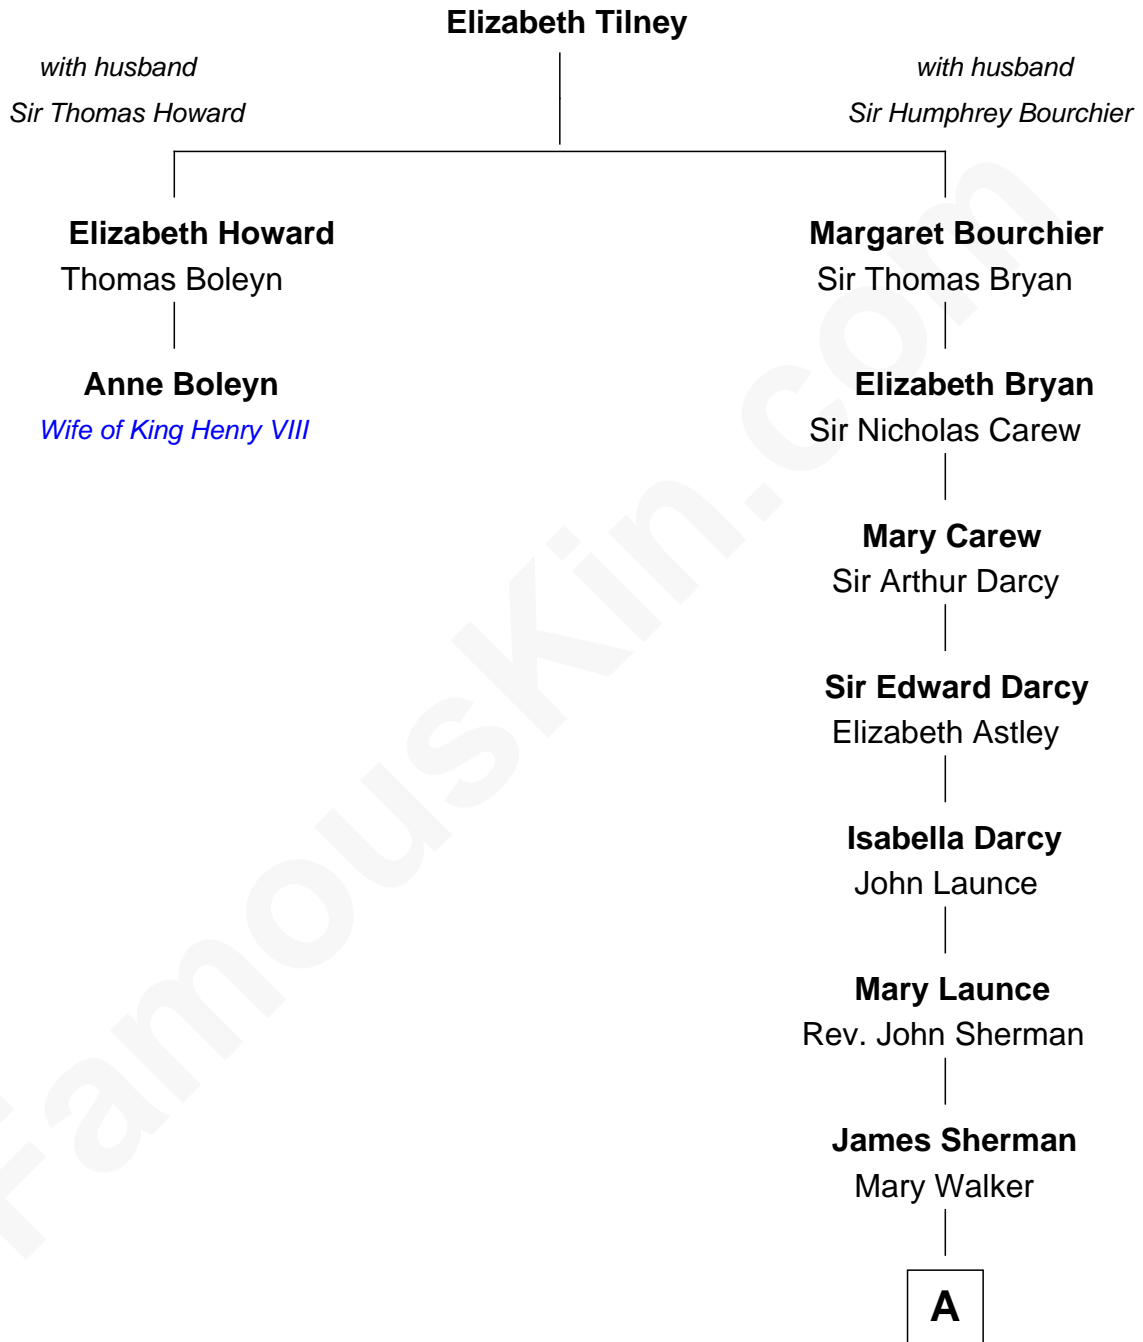

FamousKin.com Relationship Chart of

Anne Boleyn

2nd Wife of King Henry VIII

1st cousin 13 times removed of

Norman Rockwell

American Artist

A

John Sherman

Abigail Stone

Phineas Sherman

Elizabeth Morgan

Lemuel Sherman

Rose Blashfield

Jacob Sherman

Cafira Janes

Orilla Janes Sherman