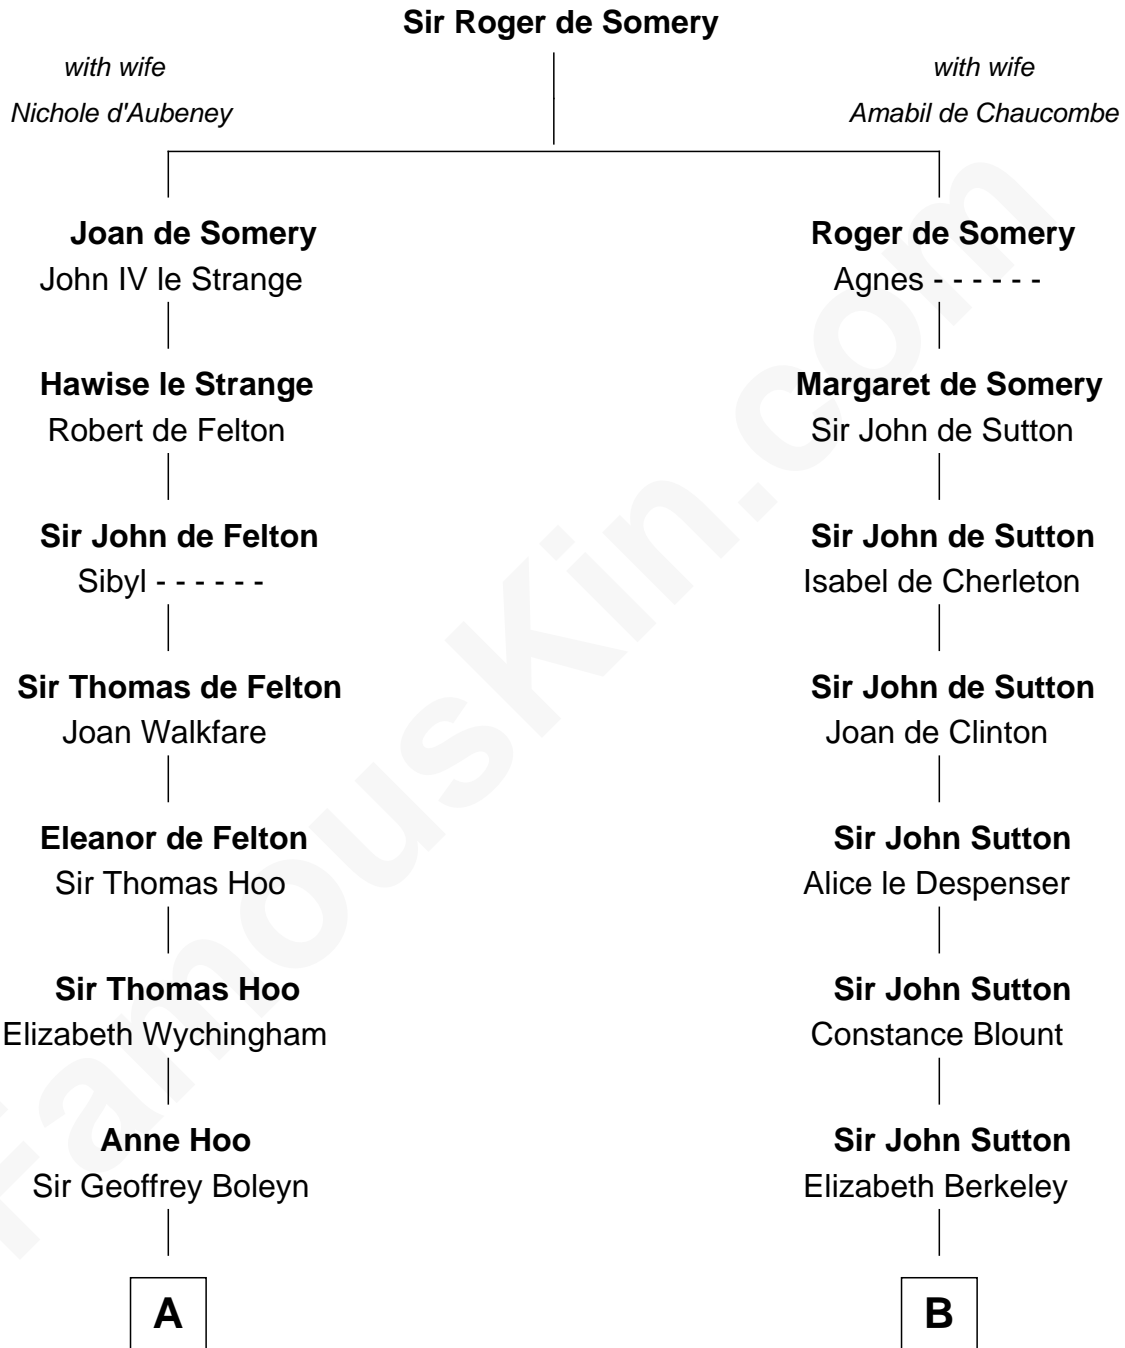

FamousKin.com Relationship Chart of

Anne Boleyn

2nd Wife of King Henry VIII

9th cousin 9 times removed of

Nicholas Gilman

Signer of the U.S. Constitution

C

Ann Taylor
Nicholas Gilman

Nicholas Gilman
Signer of the U.S. Constitution

FamousKin.com