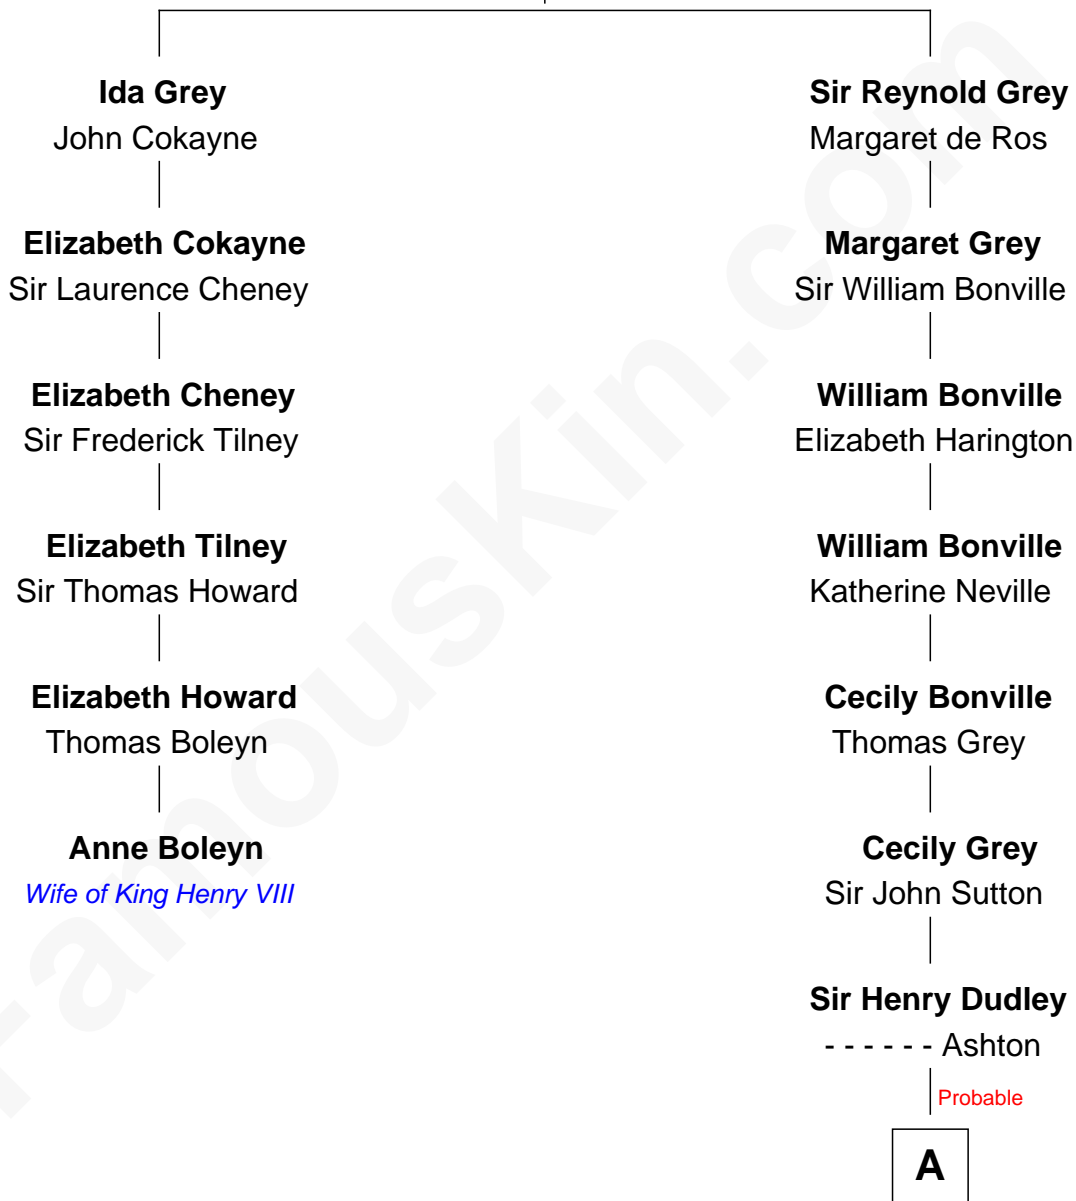

FamousKin.com Relationship Chart of

Anne Boleyn

2nd Wife of King Henry VIII

5th cousin 9 times removed of

Nicholas Gilman

Signer of the U.S. Constitution

Sir Reynold de Grey

Eleanor le Strange

A

Roger Dudley
Susanna Thorne

Gov. Thomas Dudley
Dorothy York

Patience Dudley
Maj. Gen. Daniel Denison

Elizabeth Denison
Rev. John Rogers

Rev. Nathaniel Rogers
Sarah Purkiss

Elizabeth Rogers
Rev. John Taylor