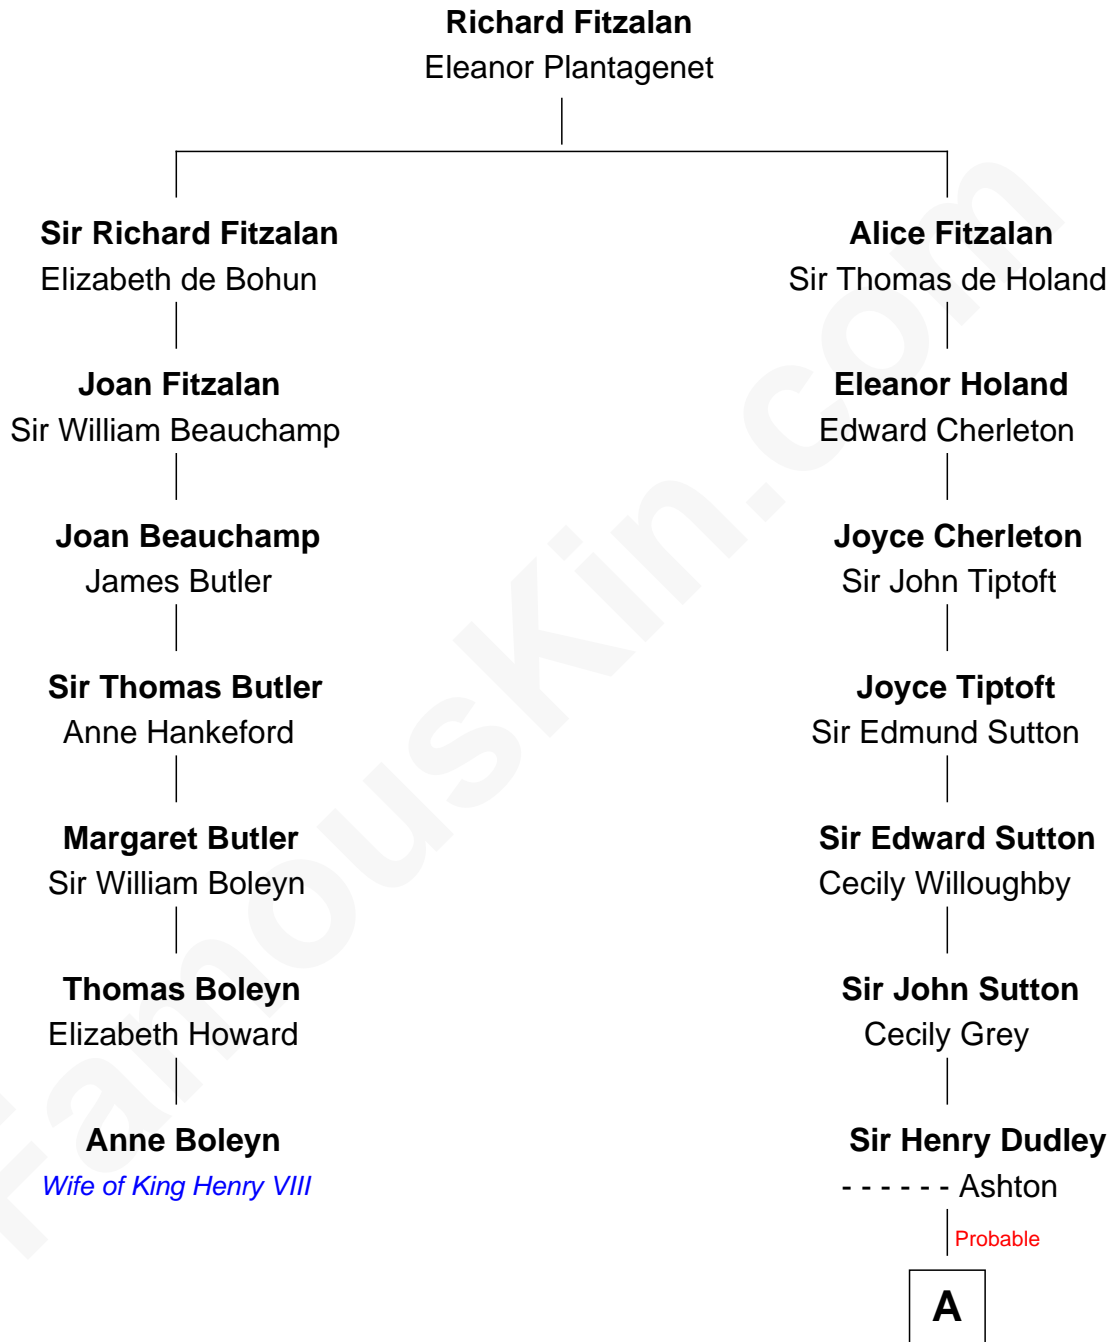

# FamousKin.com Relationship Chart of

**Anne Boleyn**

*2nd Wife of King Henry VIII*

6th cousin 8 times removed of

**Nicholas Gilman**

*Signer of the U.S. Constitution*

**A**

**Roger Dudley**  
Susanna Thorne

**Gov. Thomas Dudley**  
Dorothy York

**Patience Dudley**  
Maj. Gen. Daniel Denison

**Elizabeth Denison**  
Rev. John Rogers

**Rev. Nathaniel Rogers**  
Sarah Purkiss

**Elizabeth Rogers**  
Rev. John Taylor