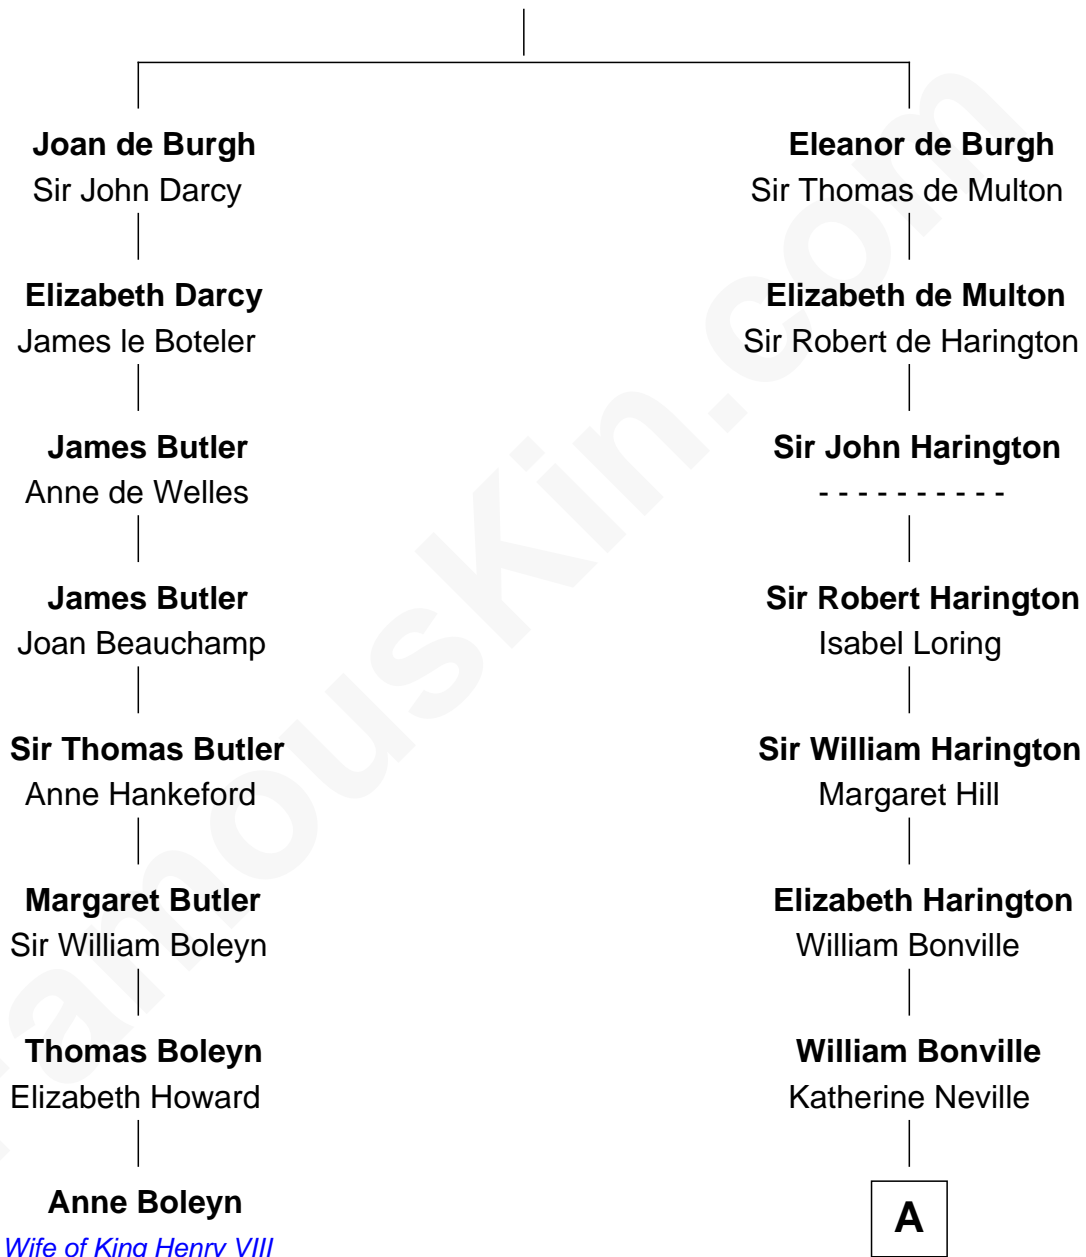

FamousKin.com Relationship Chart of

Anne Boleyn

2nd Wife of King Henry VIII

7th cousin 10 times removed of

Nicholas Gilman

Signer of the U.S. Constitution

Sir Richard de Burgh

Margaret - - - - -

A

Cecily Bonville

Thomas Grey

Cecily Grey

Sir John Sutton

Sir Henry Dudley

----- Ashton

Probable

Roger Dudley

Susanna Thorne

Gov. Thomas Dudley

Dorothy York

Patience Dudley

Maj. Gen. Daniel Denison

Elizabeth Denison

Rev. John Rogers