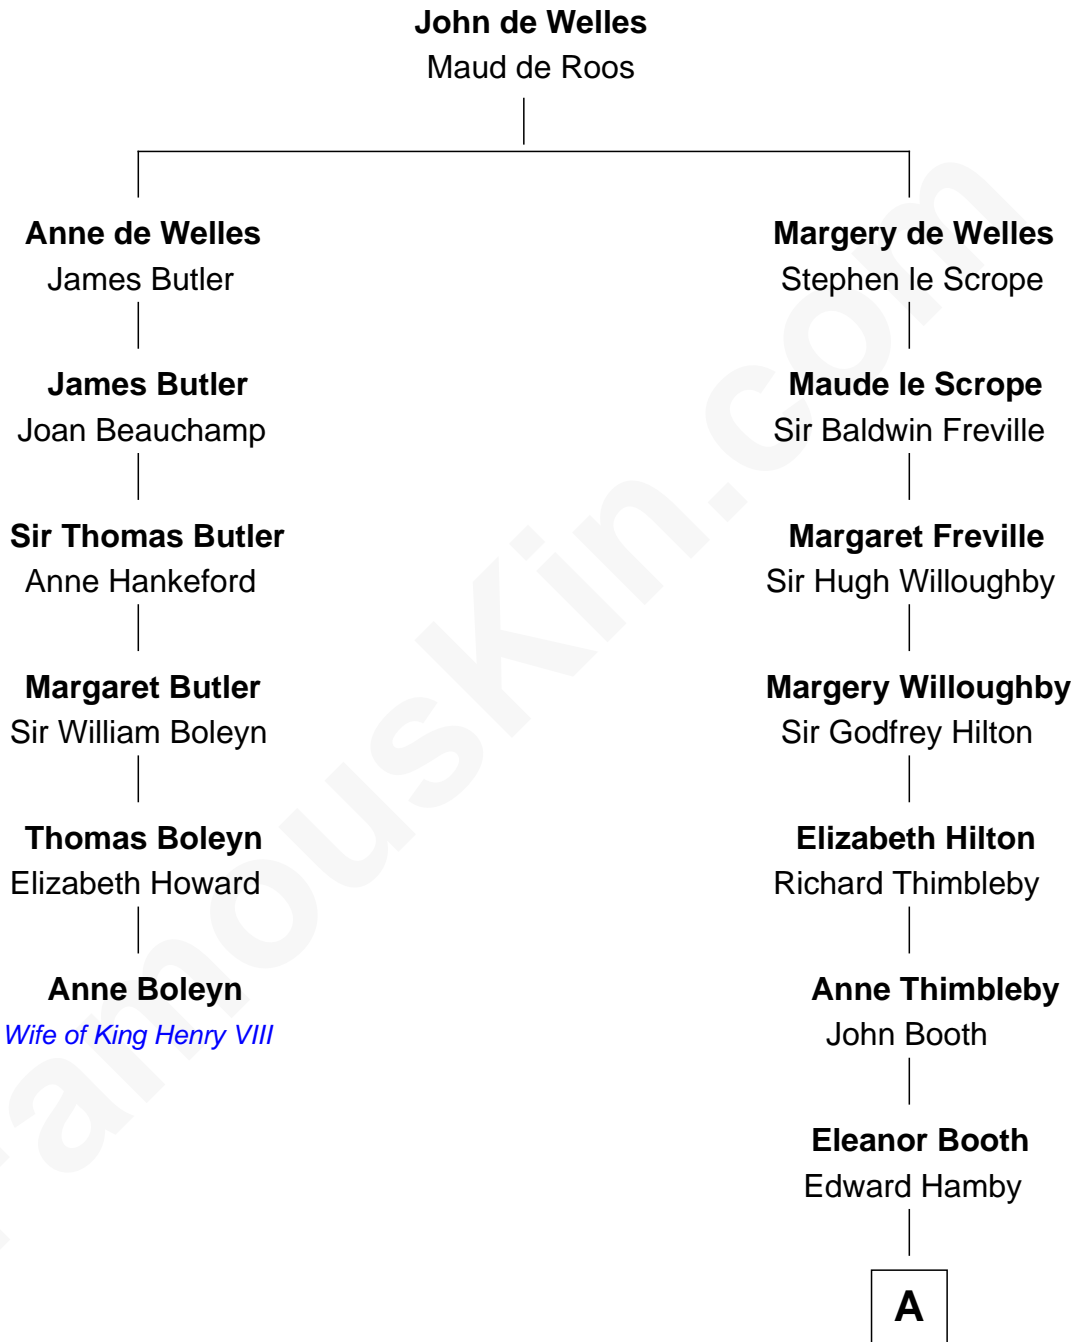

# FamousKin.com Relationship Chart of

**Anne Boleyn**

*2nd Wife of King Henry VIII*

5th cousin 9 times removed of

**Nicholas Gilman**

*Signer of the U.S. Constitution*

**A**

**William Hamby**  
Margaret Blewett

**Robert Hamby**  
Elizabeth Arnold

**Katherine Hamby**  
Edward Hutchinson

**Elizabeth Hutchinson**  
Edward Winslow

**Anna Winslow**  
John Taylor

**Rev. John Taylor**  
Elizabeth Rogers

**Ann Taylor**  
Nicholas Gilman