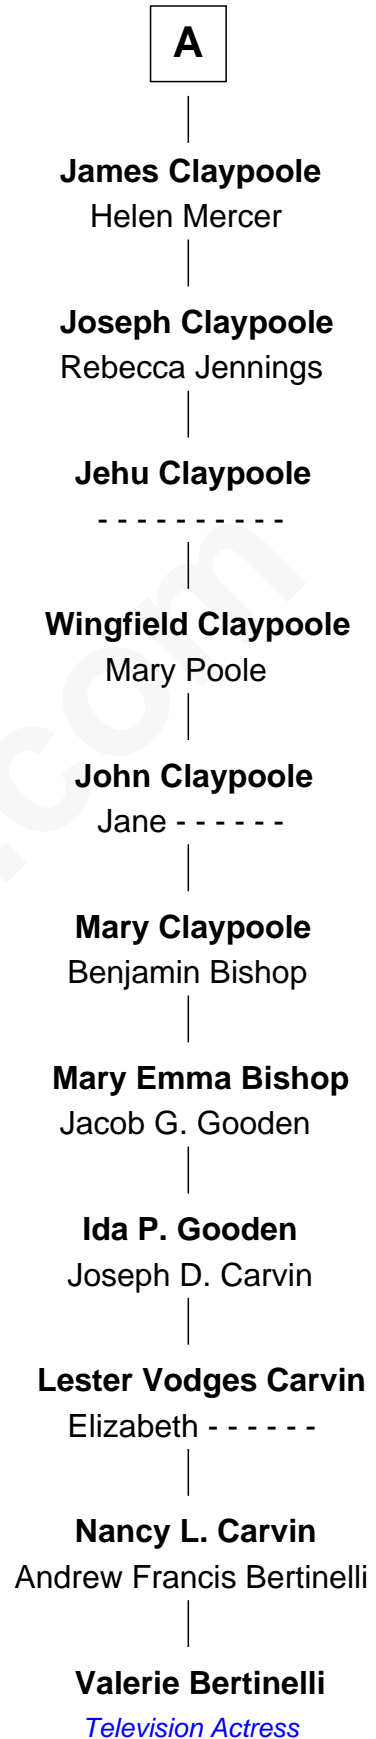

FamousKin.com Relationship Chart of

Anne Boleyn

2nd Wife of King Henry VIII

5th cousin 12 times removed of

Valerie Bertinelli

Television Actress

Sir Richard Fitzalan

Elizabeth de Bohun

Joan Fitzalan
Sir William Beauchamp

Joan Beauchamp
James Butler

Sir Thomas Butler
Anne Hankeford

Margaret Butler
Sir William Boleyn

Thomas Boleyn
Elizabeth Howard

Anne Boleyn
Wife of King Henry VIII

Elizabeth Fitzalan
Sir Robert Goushill

Elizabeth Goushill
Sir Robert Wingfield

Sir Henry Wingfield
Elizabeth Rookes

Robert Wingfield
Margery Quarles

Robert Wingfield
Elizabeth Cecil

Dorothy Wingfield
Adam Claypoole

John Claypoole
Mary Angell

A

Valerie Bertinelli photo by [Mark Coggins](#) (CC BY 2.0)