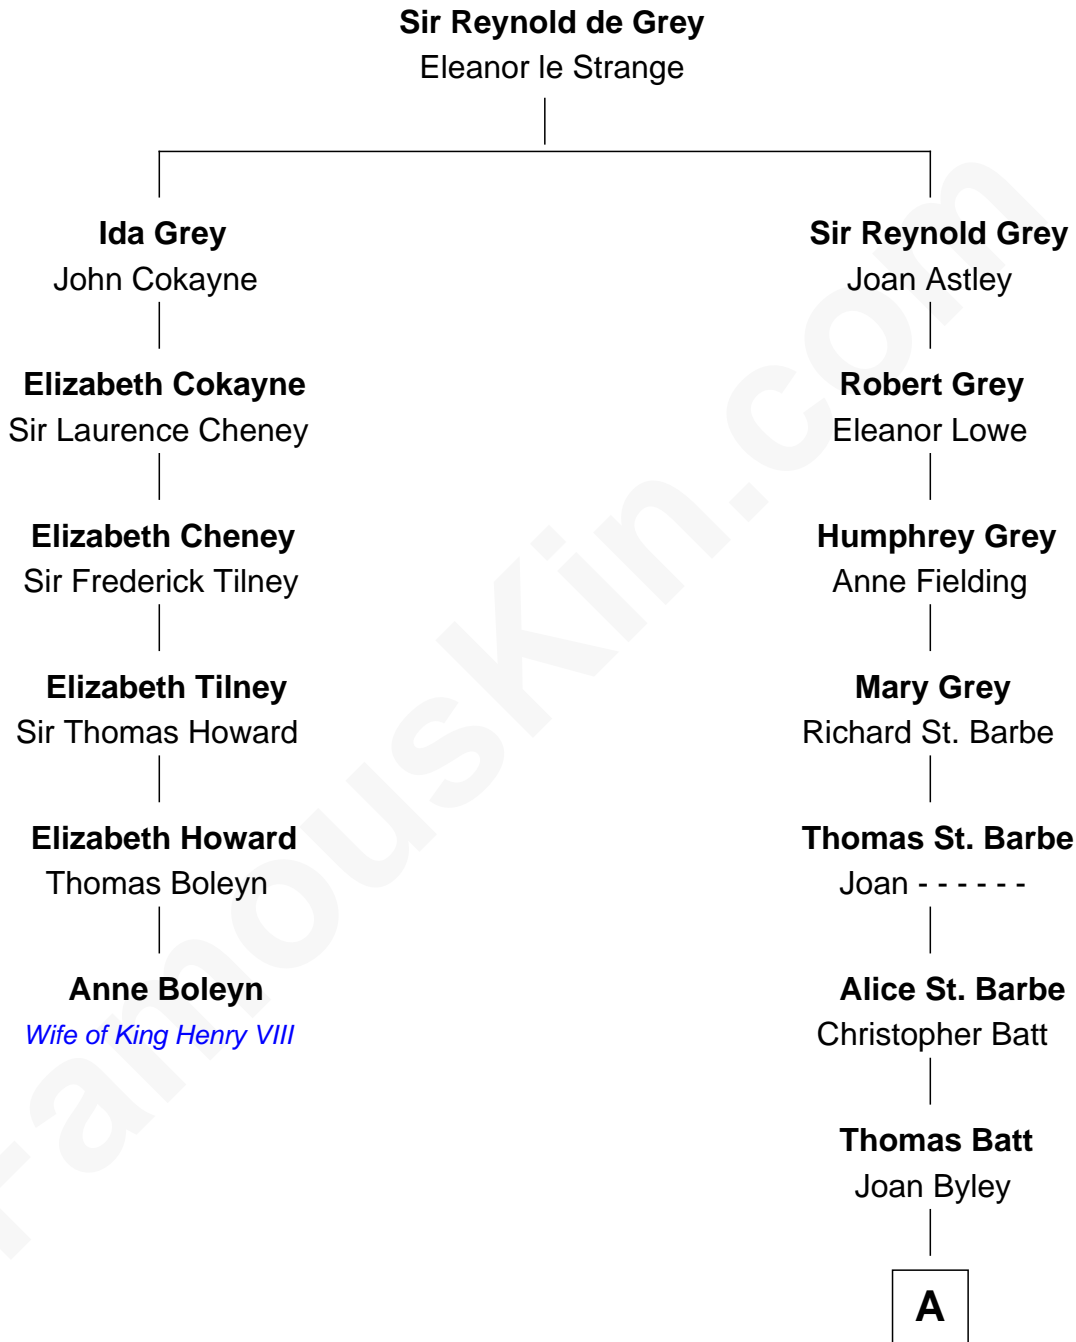

FamousKin.com Relationship Chart of

Anne Boleyn

2nd Wife of King Henry VIII

5th cousin 11 times removed of

Tennessee Williams

Author of A Streetcar Named Desire

A

Christopher Batt