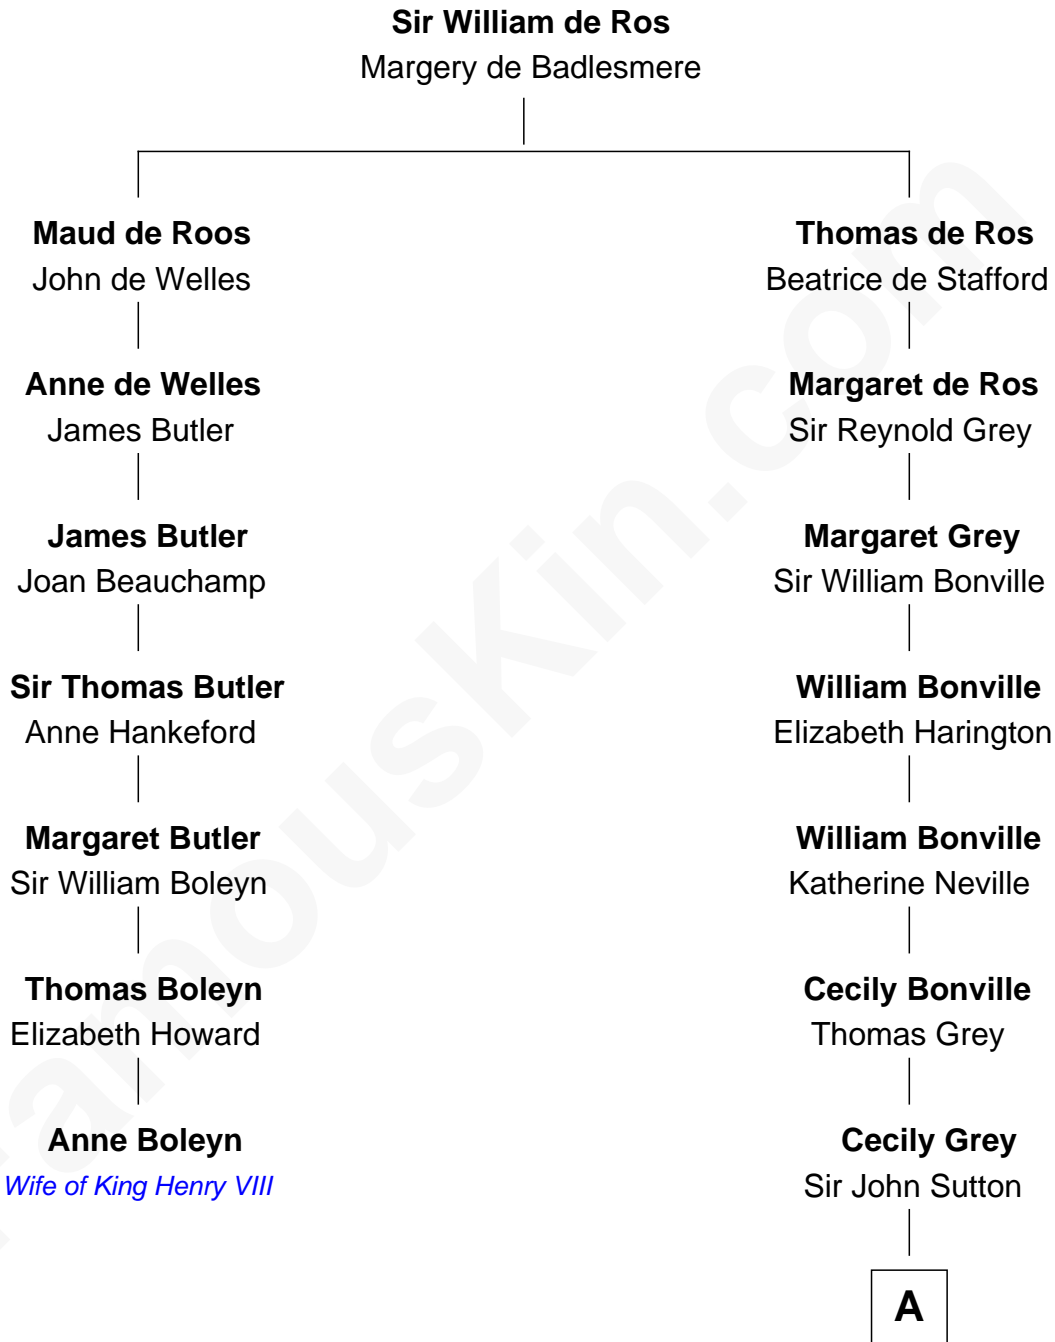

FamousKin.com Relationship Chart of

Anne Boleyn

2nd Wife of King Henry VIII

6th cousin 13 times removed of

Tennessee Williams

Author of A Streetcar Named Desire

A

Sir Henry Dudley

----- Ashton

Probable

Roger Dudley

Susanna Thorne

Gov. Thomas Dudley

Dorothy York

Mercy Dudley

Rev. John Woodbridge