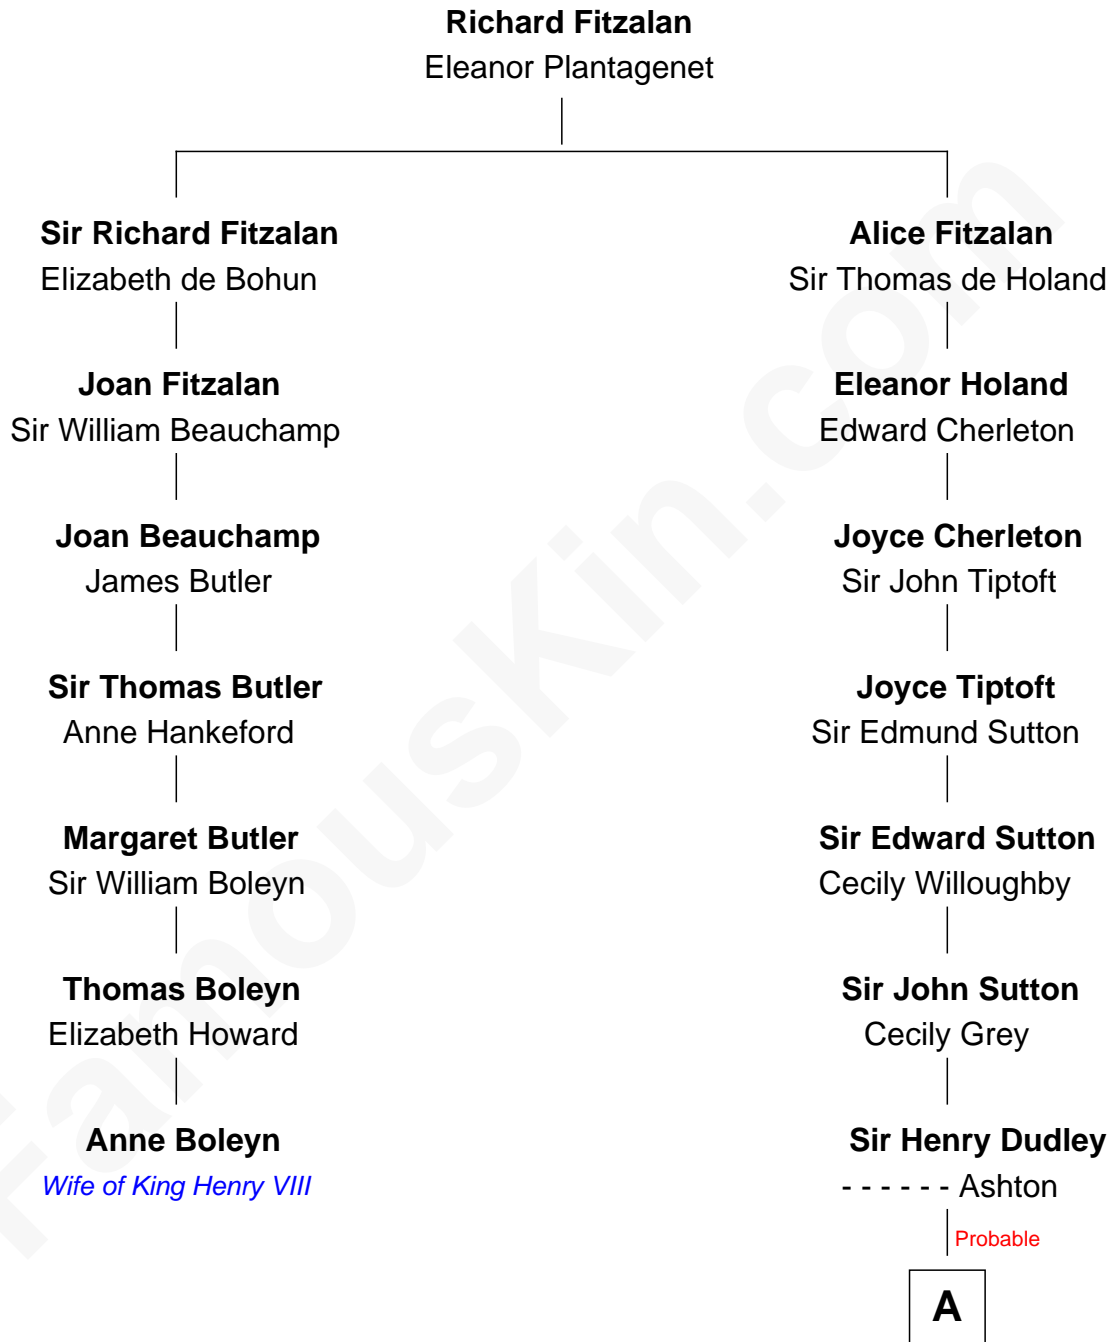

FamousKin.com Relationship Chart of

Anne Boleyn

2nd Wife of King Henry VIII

6th cousin 12 times removed of

Tennessee Williams

Author of A Streetcar Named Desire

A

Roger Dudley
Susanna Thorne