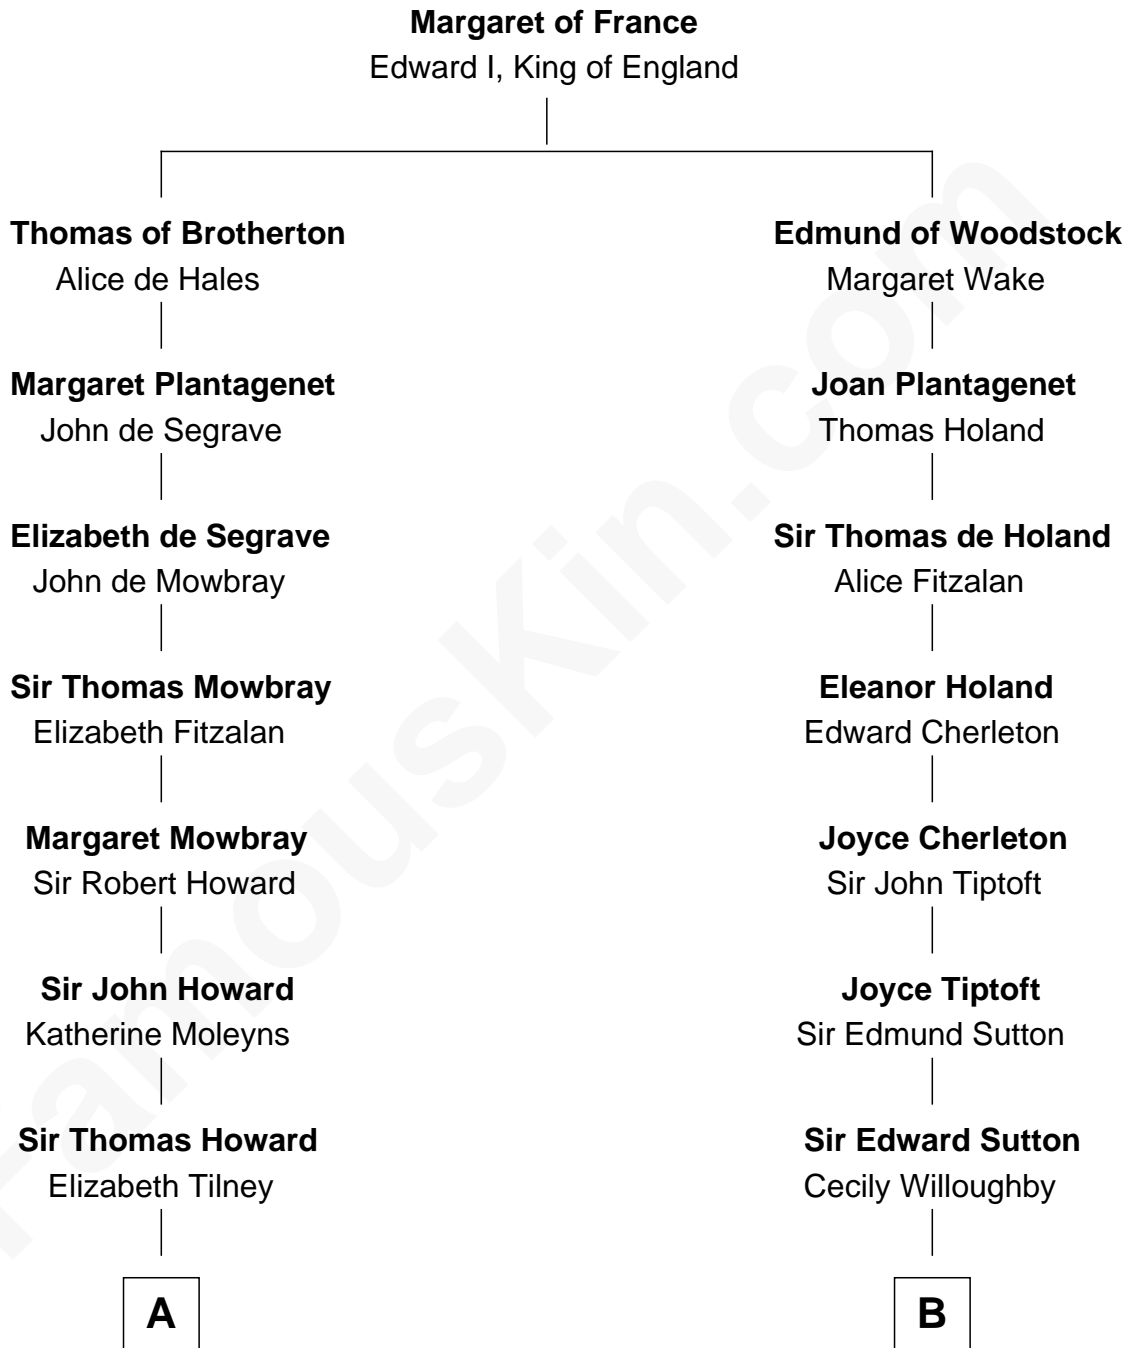

# FamousKin.com Relationship Chart of

**Anne Boleyn**

*2nd Wife of King Henry VIII*

8th cousin 12 times removed of

**Tennessee Williams**

*Author of A Streetcar Named Desire*

**C**

—  
**Cornelius Worcester Coffin**

Nancy McCorkle

—  
**Isabelle Coffin**

Thomas Lanier Williams

—  
**Cornelius Coffin Williams**

Edwina Dakin

—  
**Tennessee Williams**

*Author of A Streetcar Named Desire*