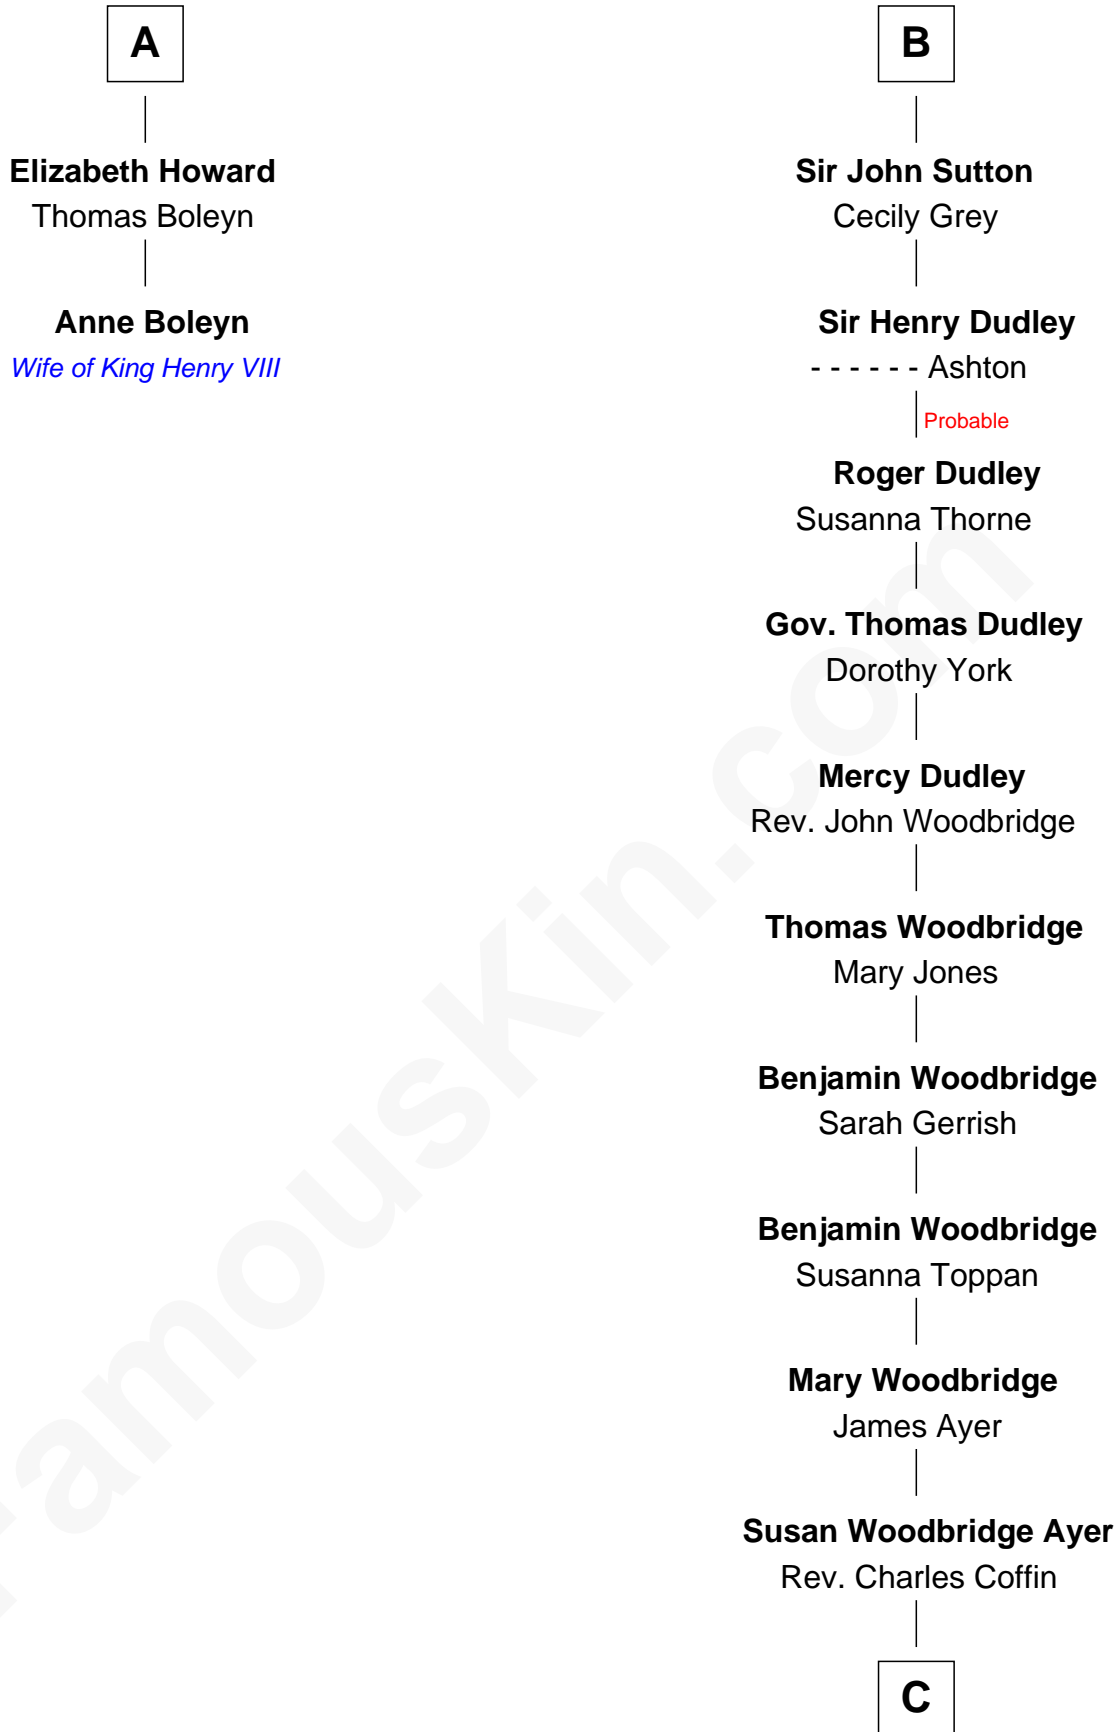

# FamousKin.com Relationship Chart of

**Anne Boleyn**

*2nd Wife of King Henry VIII*

8th cousin 12 times removed of

**Tennessee Williams**

*Author of A Streetcar Named Desire*

**C**

—  
**Cornelius Worcester Coffin**

Nancy McCorkle

—  
**Isabelle Coffin**

Thomas Lanier Williams

—  
**Cornelius Coffin Williams**

Edwina Dakin

—  
**Tennessee Williams**

*Author of A Streetcar Named Desire*