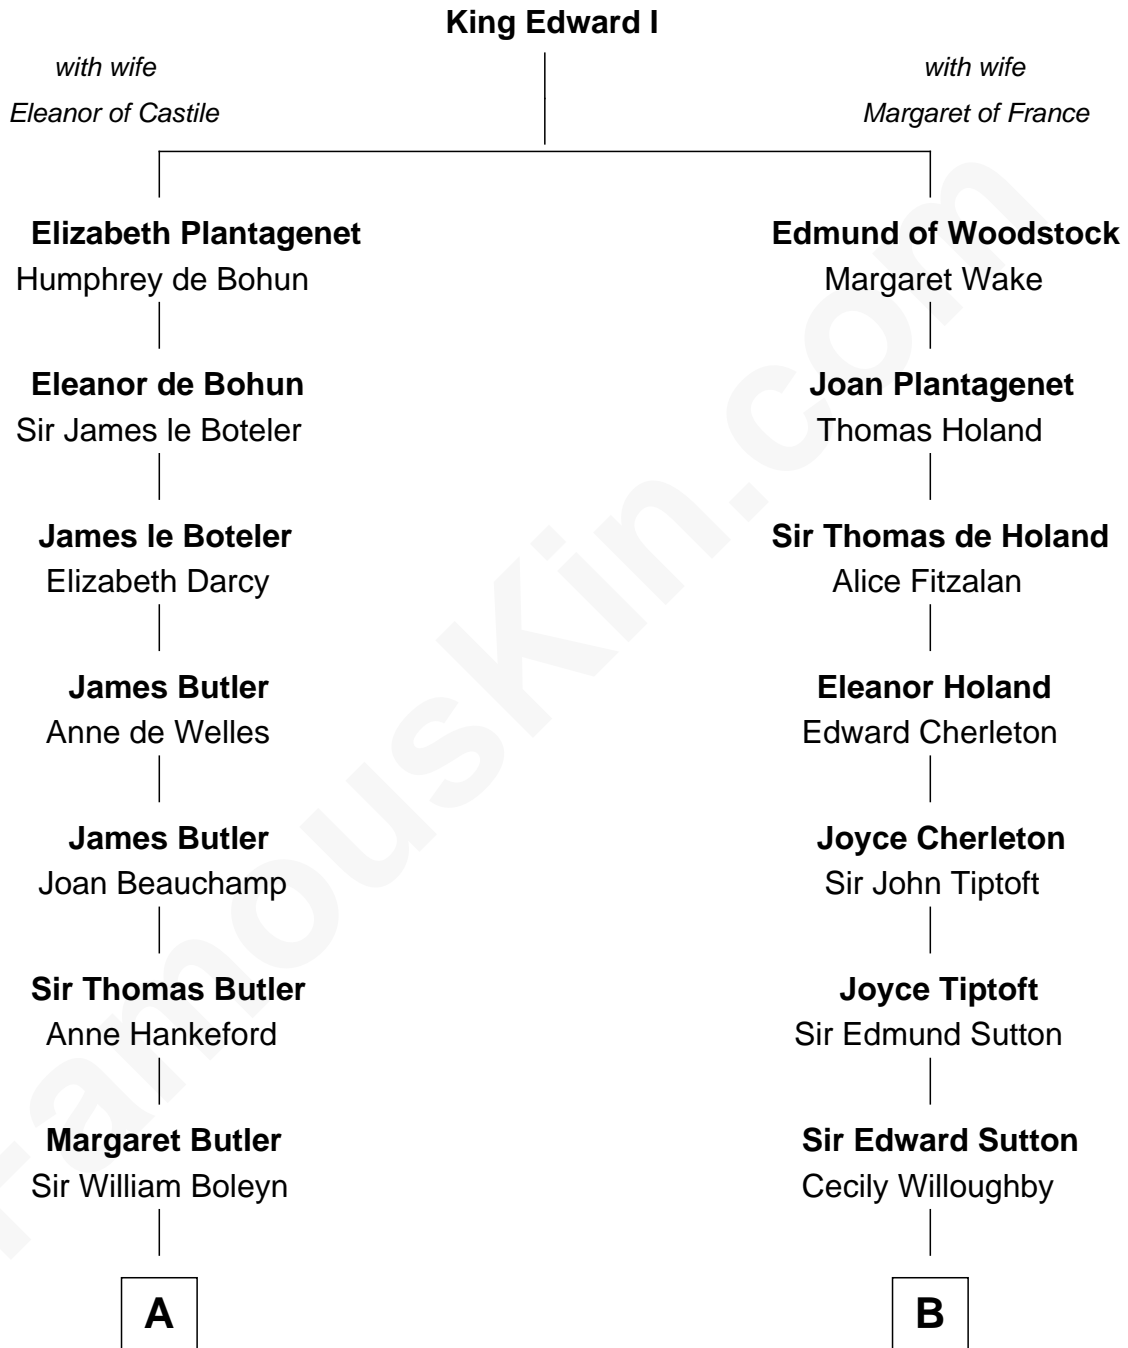

# FamousKin.com Relationship Chart of

**Anne Boleyn**

*2nd Wife of King Henry VIII*

8th cousin 12 times removed of

**Humphrey Bogart**

*Movie Actor*

C

**Elizabeth Rogers Perkins**

Harvey Humphrey

**John Perkins Humphrey**

Frances Dewey Churchill

**Maud Humphrey**

Dr. Belmont Deforest Bogart

**Humphrey Bogart**

*Movie Actor*

FamousKin.com