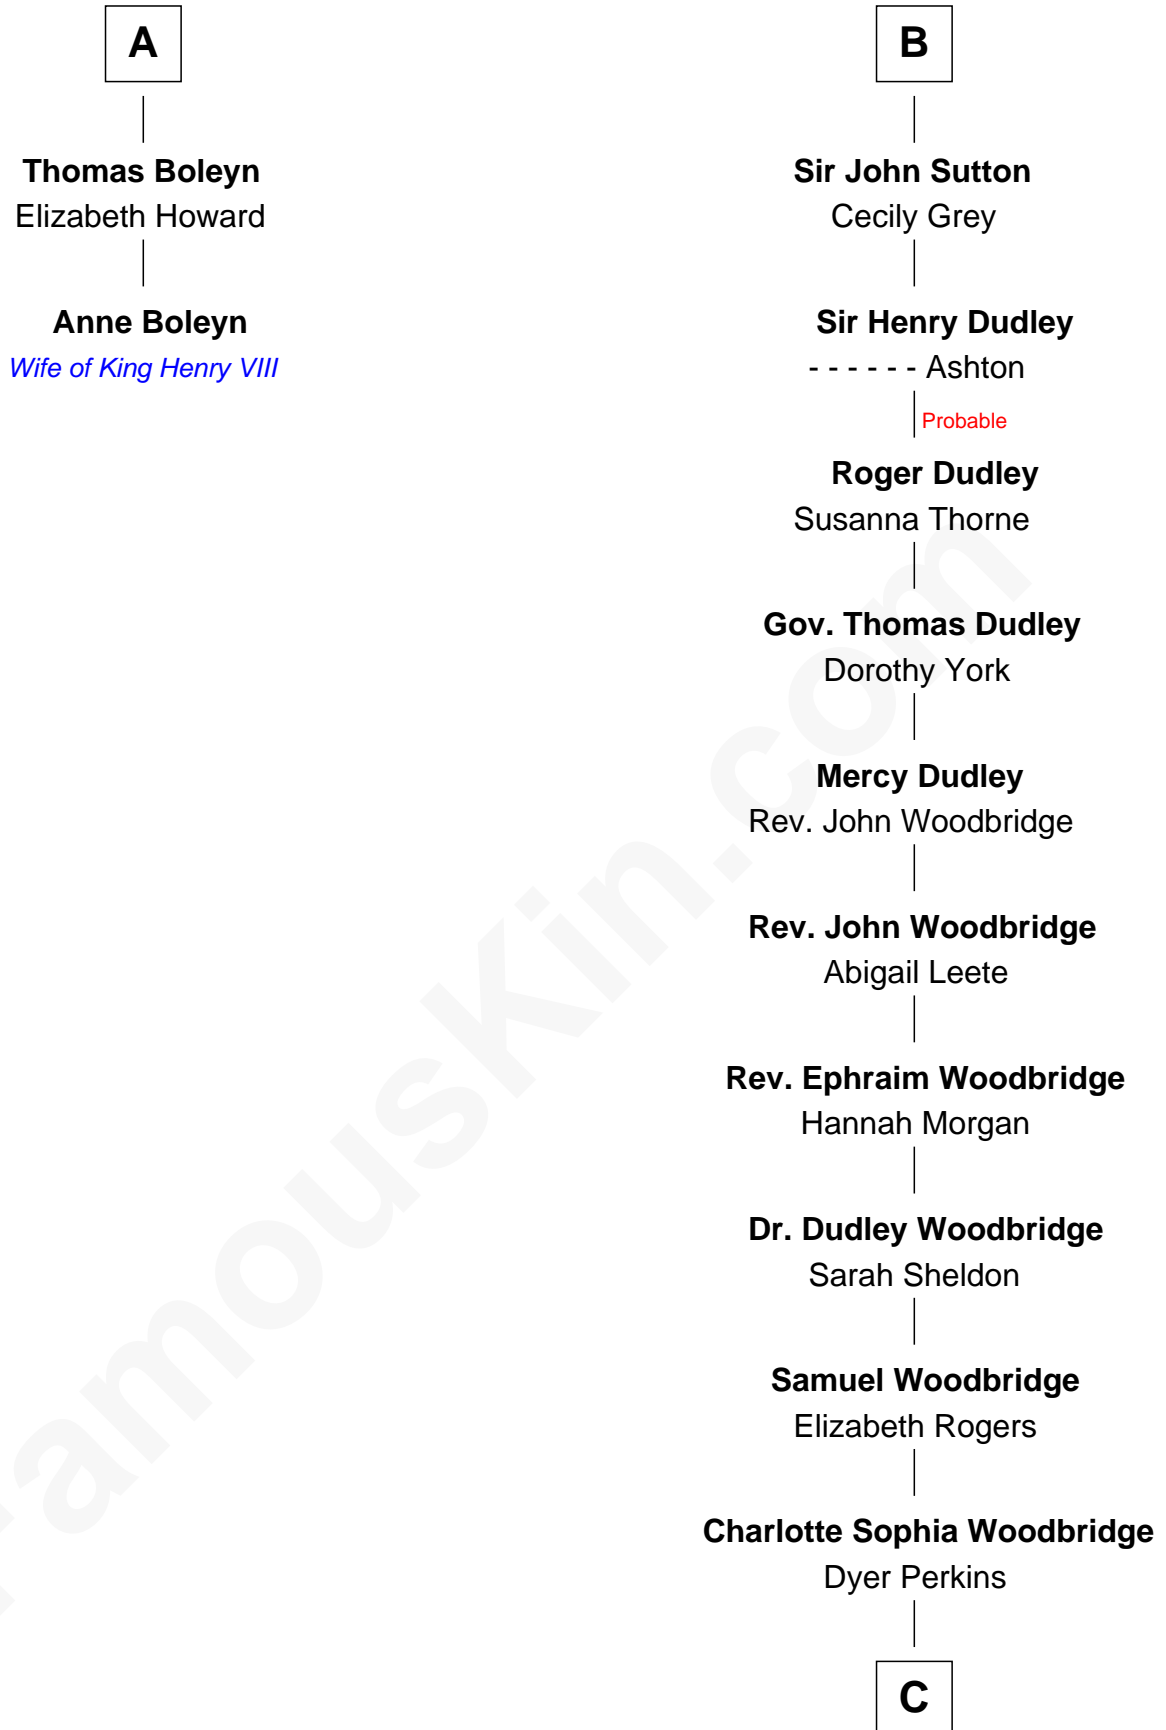

# FamousKin.com Relationship Chart of

**Anne Boleyn**

*2nd Wife of King Henry VIII*

8th cousin 12 times removed of

**Humphrey Bogart**

*Movie Actor*

C

**Elizabeth Rogers Perkins**

Harvey Humphrey

**John Perkins Humphrey**

Frances Dewey Churchill

**Maud Humphrey**

Dr. Belmont Deforest Bogart

**Humphrey Bogart**

*Movie Actor*

FamousKin.com