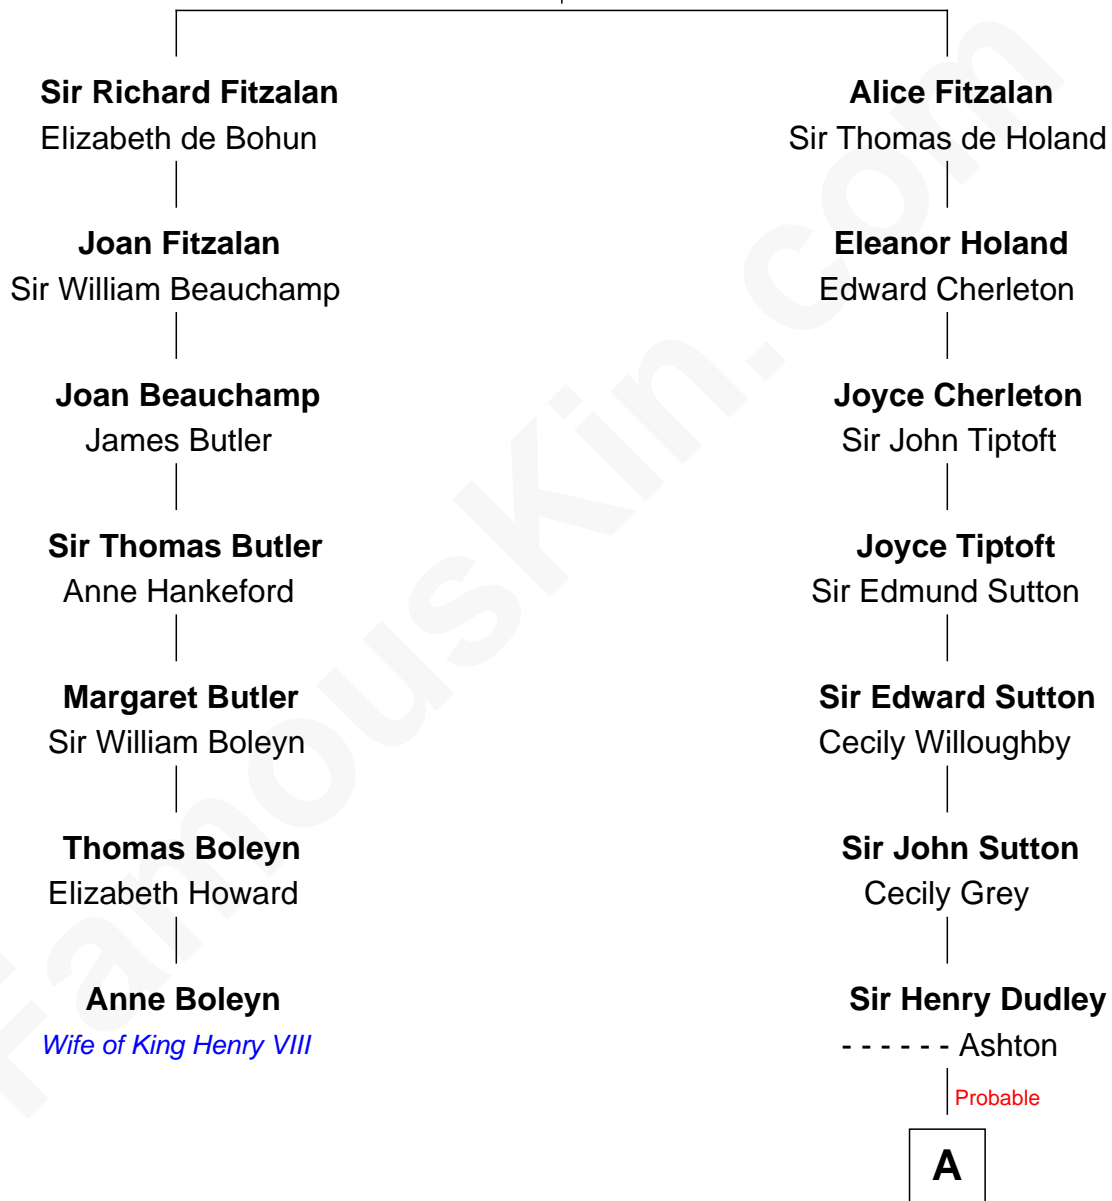

FamousKin.com Relationship Chart of

Anne Boleyn

2nd Wife of King Henry VIII

6th cousin 12 times removed of

Humphrey Bogart

Movie Actor

Richard Fitzalan
Eleanor Plantagenet

A

Roger Dudley
Susanna Thorne

Gov. Thomas Dudley
Dorothy York

Mercy Dudley
Rev. John Woodbridge

Rev. John Woodbridge
Abigail Leete

Rev. Ephraim Woodbridge
Hannah Morgan

Dr. Dudley Woodbridge
Sarah Sheldon

Samuel Woodbridge
Elizabeth Rogers

Charlotte Sophia Woodbridge
Dyer Perkins

Elizabeth Rogers Perkins
Harvey Humphrey

John Perkins Humphrey
Frances Dewey Churchill

B

B

Maud Humphrey

Dr. Belmont Deforest Bogart

Humphrey Bogart