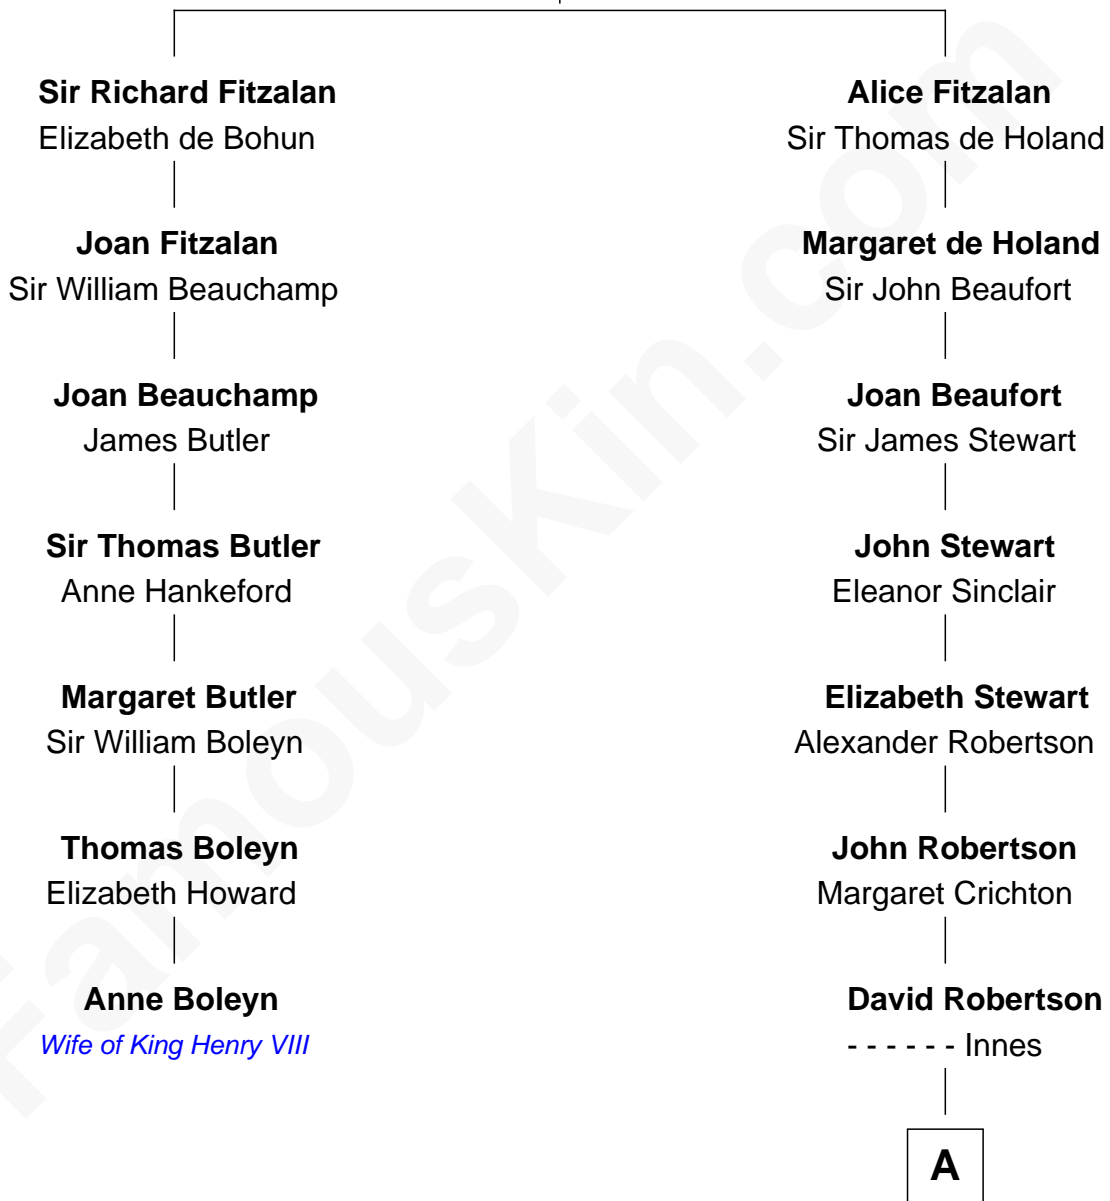

FamousKin.com Relationship Chart of

Anne Boleyn

2nd Wife of King Henry VIII

6th cousin 5 times removed of

Patrick Henry

1st and 6th Governor of Virginia

Richard Fitzalan
Eleanor Plantagenet

A

|
William Robertson

Isabel Petrie

|
William Robertson

Margaret Mitchell

|
Jean Robertson

Alexander Henry

|
John Henry

Mrs. Sarah Winston Syme

|
Patrick Henry

1st & 6th Gov. of Virginia

FamousKin.com