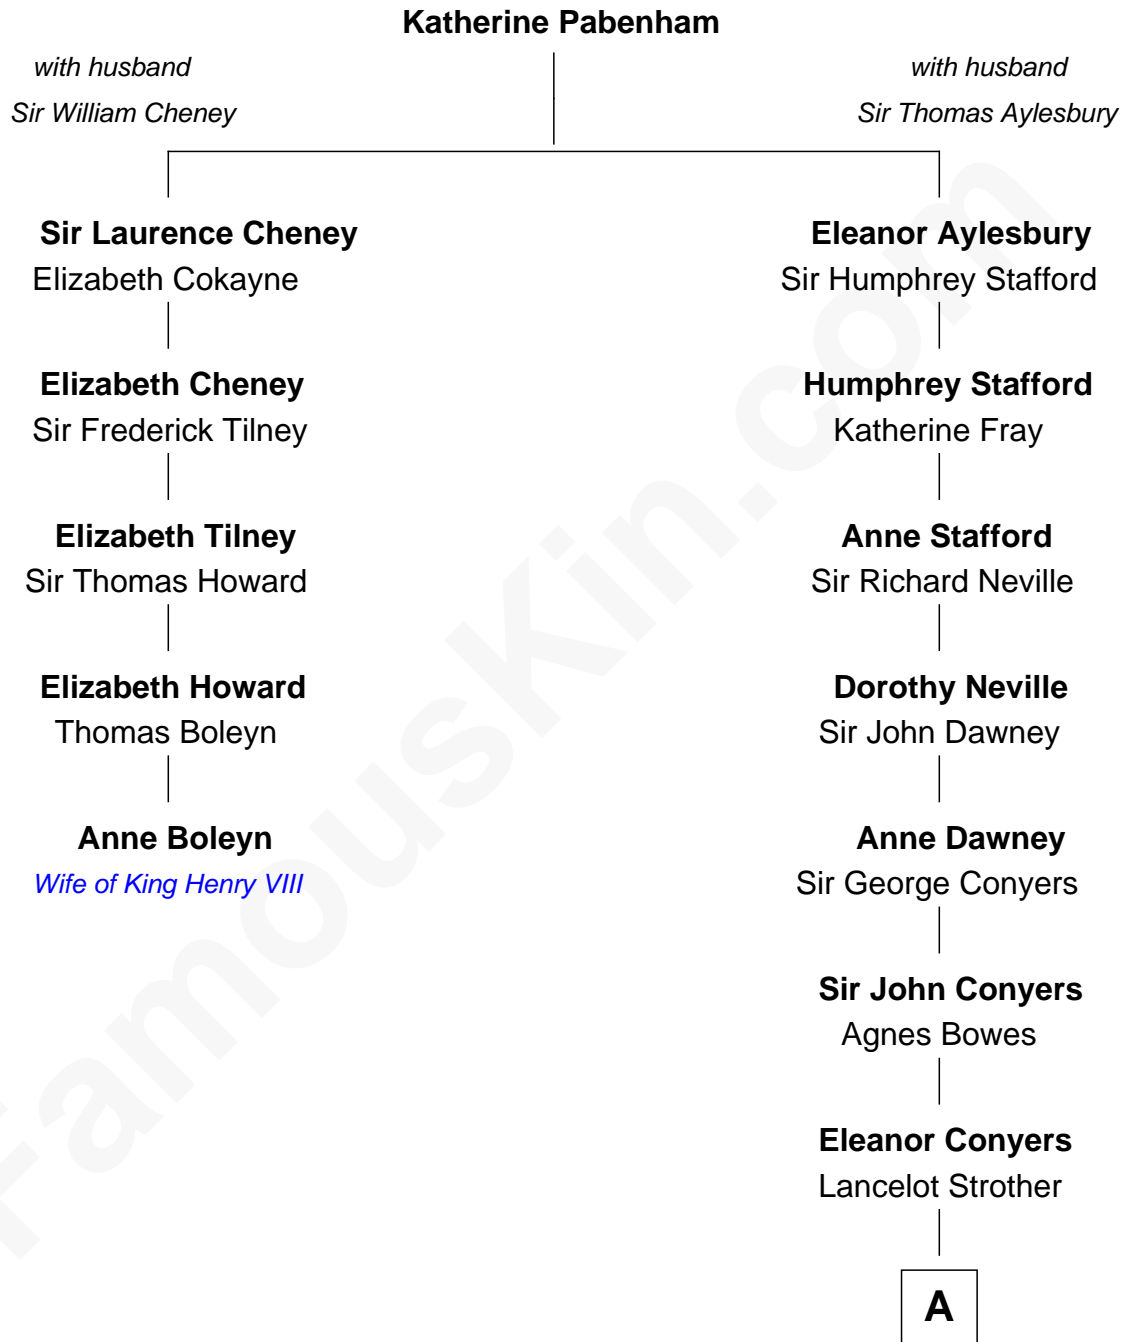

FamousKin.com Relationship Chart of

Anne Boleyn

2nd Wife of King Henry VIII

4th cousin 12 times removed of

Randolph Scott

Movie Actor

A

William Strother

Elizabeth - - - - -

William Strother

Dorothy - - - - -

William Strother

Margaret Thornton

Anthony Strother

Behethland Starke

Benjamin Strother

Catherine Price

Catherine Price Strother

Joseph Minor Crane

John William Crane

Margaret Ann Sadler

Joseph Minor Crane

Lavinia Lionberger

Lucy Lionberger Crane