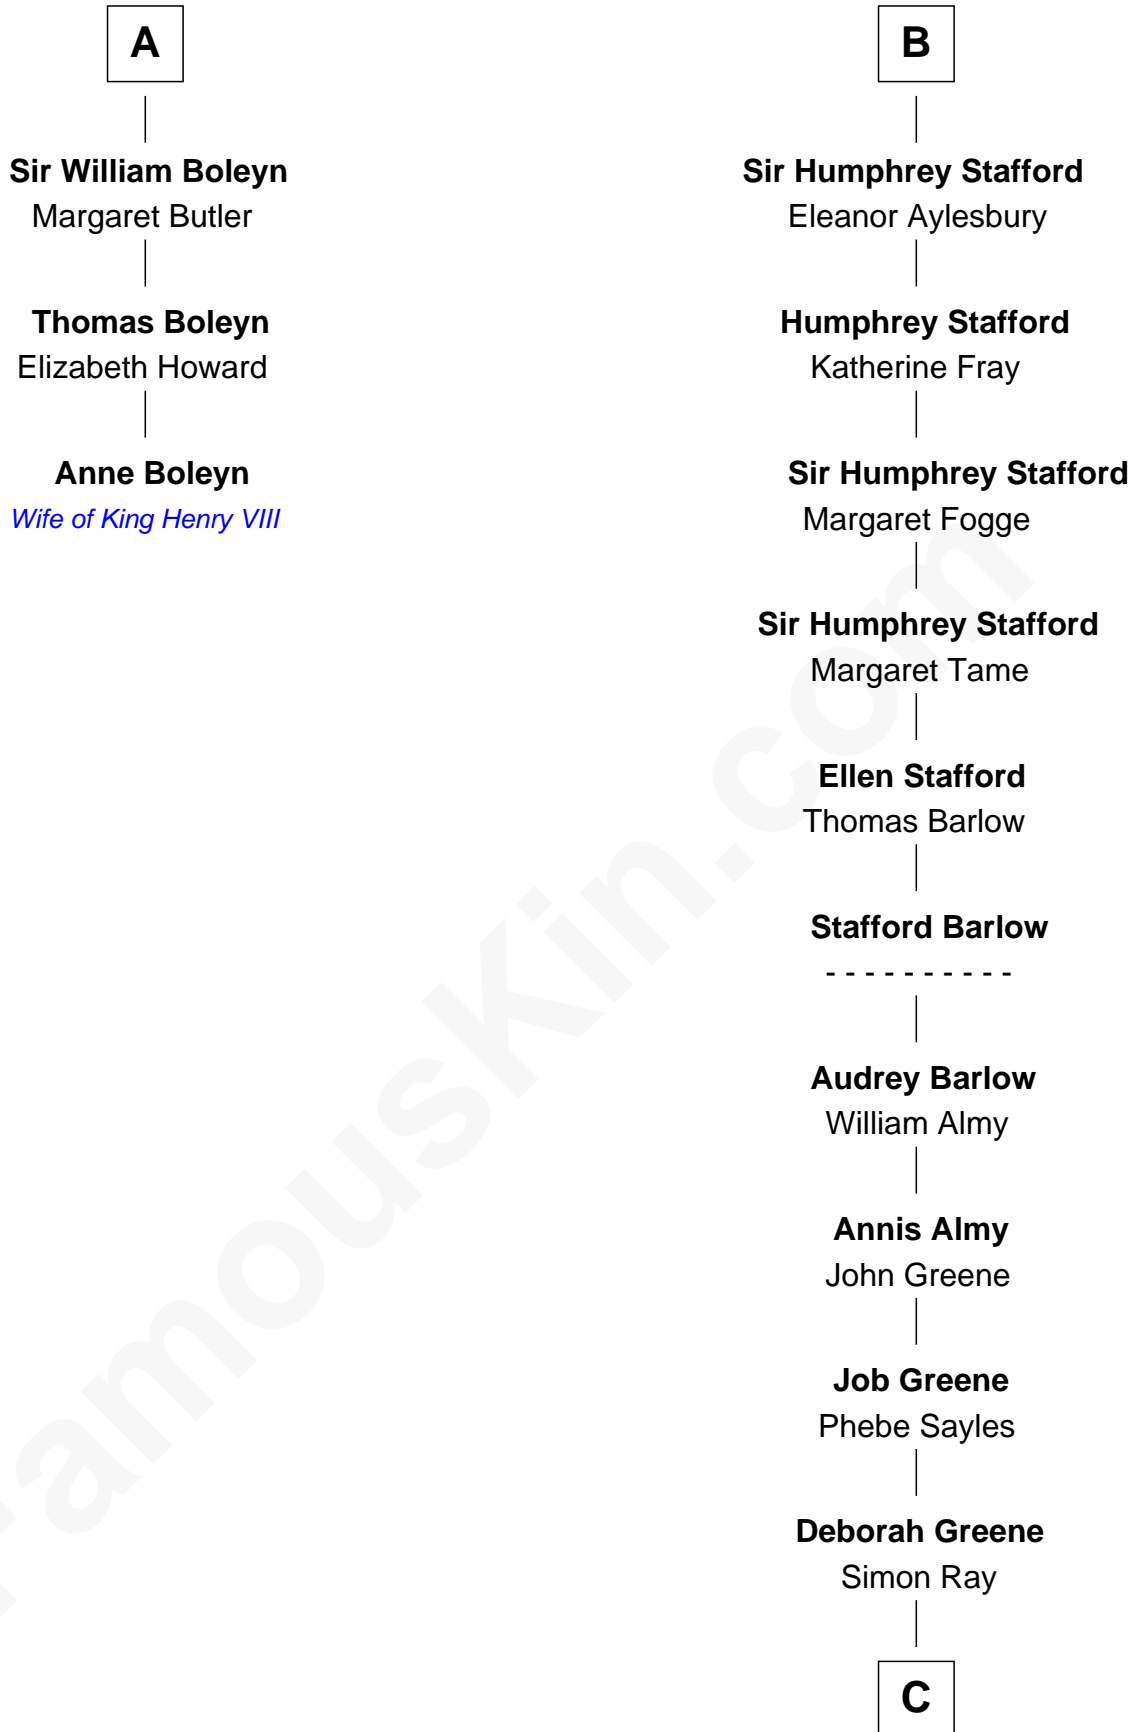

FamousKin.com Relationship Chart of

Anne Boleyn

2nd Wife of King Henry VIII

9th cousin 11 times removed of

Julia (Ward) Howe

Author of "The Battle Hymn of the Republic"

Sir Roger de Somery

Nichole d'Aubenev

C

—
Anna Ray
Samuel Ward

—
Samuel Ward
Phebe Greene

—
Samuel Ward
Julia Rush Cutler

—
Julia (Ward) Howe
American Poet

FamousKin.com