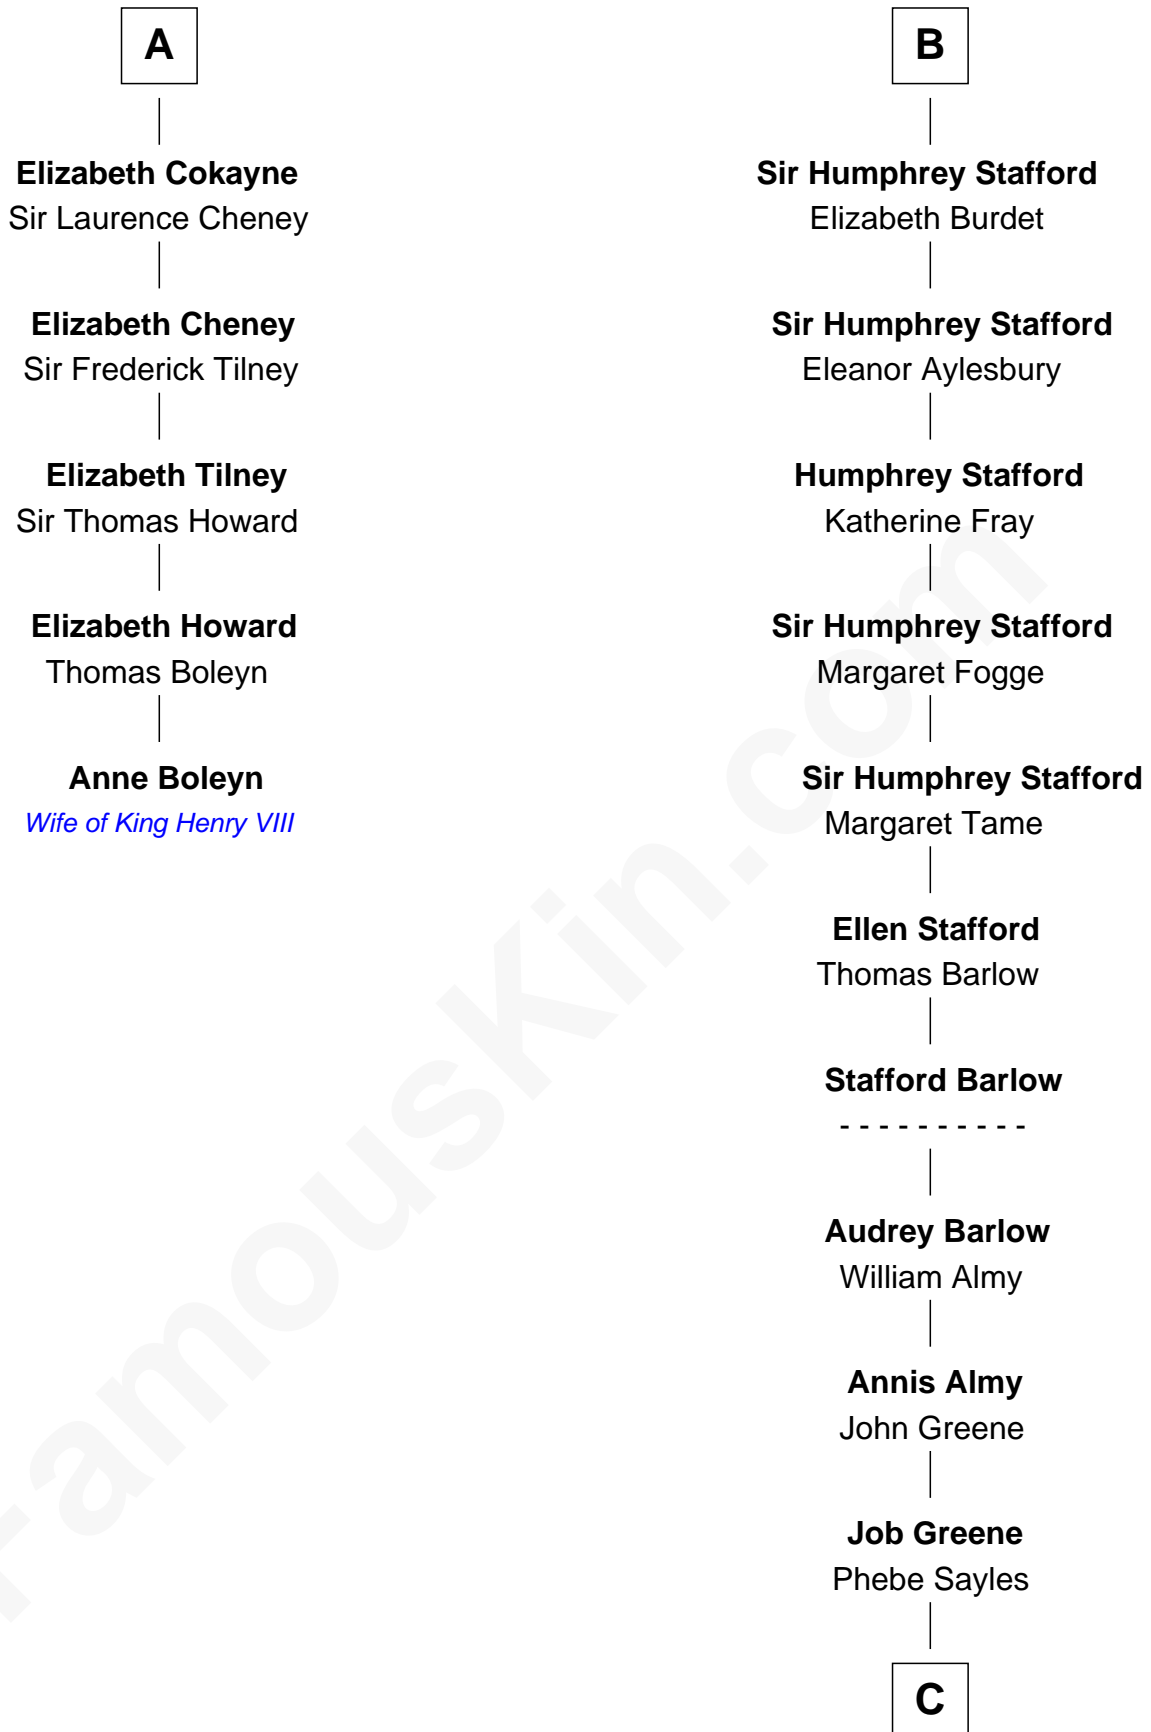

FamousKin.com Relationship Chart of

Anne Boleyn

2nd Wife of King Henry VIII

11th cousin 10 times removed of

Julia (Ward) Howe

Author of "The Battle Hymn of the Republic"

Sir William Longespee

Ela of Salisbury

C

Deborah Greene

Simon Ray

Anna Ray

Samuel Ward

Samuel Ward

Phebe Greene

Samuel Ward

Julia Rush Cutler

Julia (Ward) Howe

American Poet