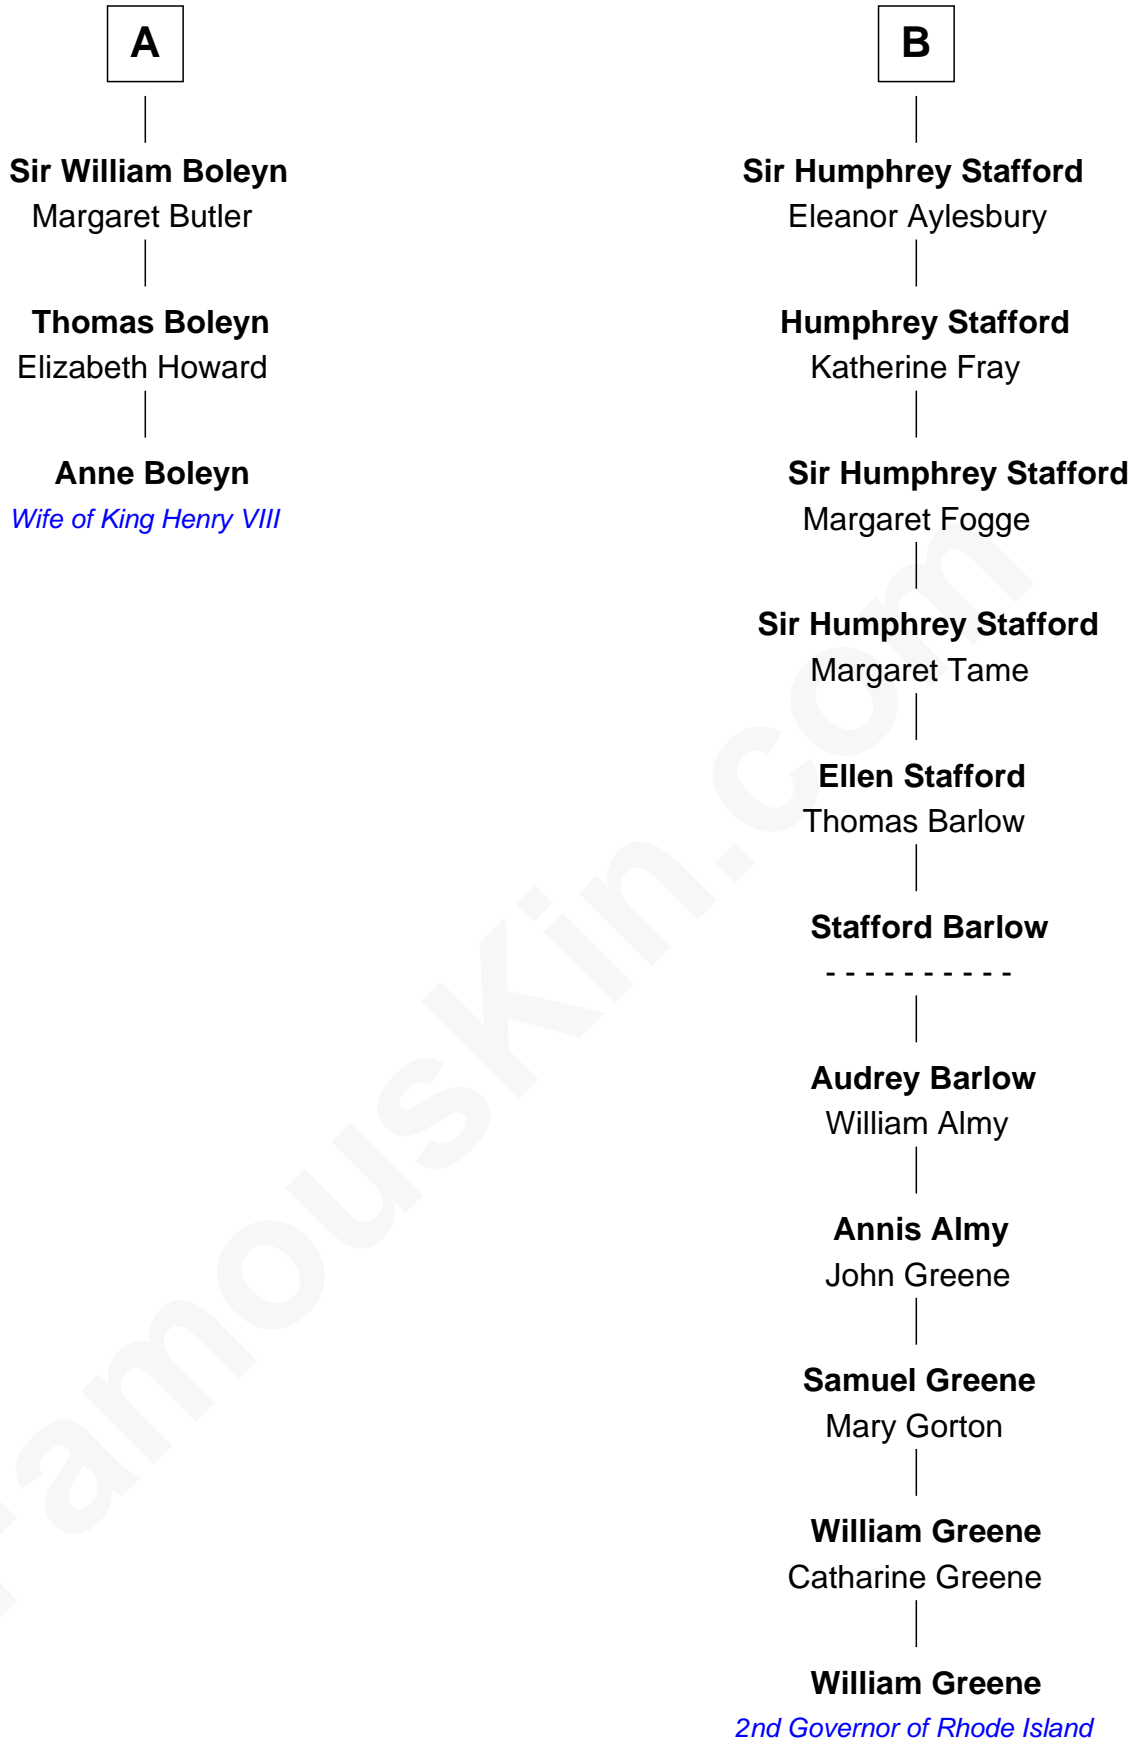

FamousKin.com Relationship Chart of

Anne Boleyn

2nd Wife of King Henry VIII

9th cousin 8 times removed of

William Greene

2nd Governor of Rhode Island

Sir Roger de Somery

Nichole d'Aubenev

Joan de Somery

John IV le Strange

Hawise le Strange

Robert de Felton

Sir John de Felton

Sibyl -----

Sir Thomas de Felton

Joan Walkfare

Eleanor de Felton

Sir Thomas Hoo

Sir Thomas Hoo

Elizabeth Wychingham

Anne Hoo

Sir Geoffrey Boleyn

A

Margaret de Somery

Sir John Stafford

Ralph Stafford

Maud de Hastang

Sir Humphrey Stafford

Elizabeth Burdet

B

William Greene photo by [Sarnold17](#) (CC BY-SA 3.0)