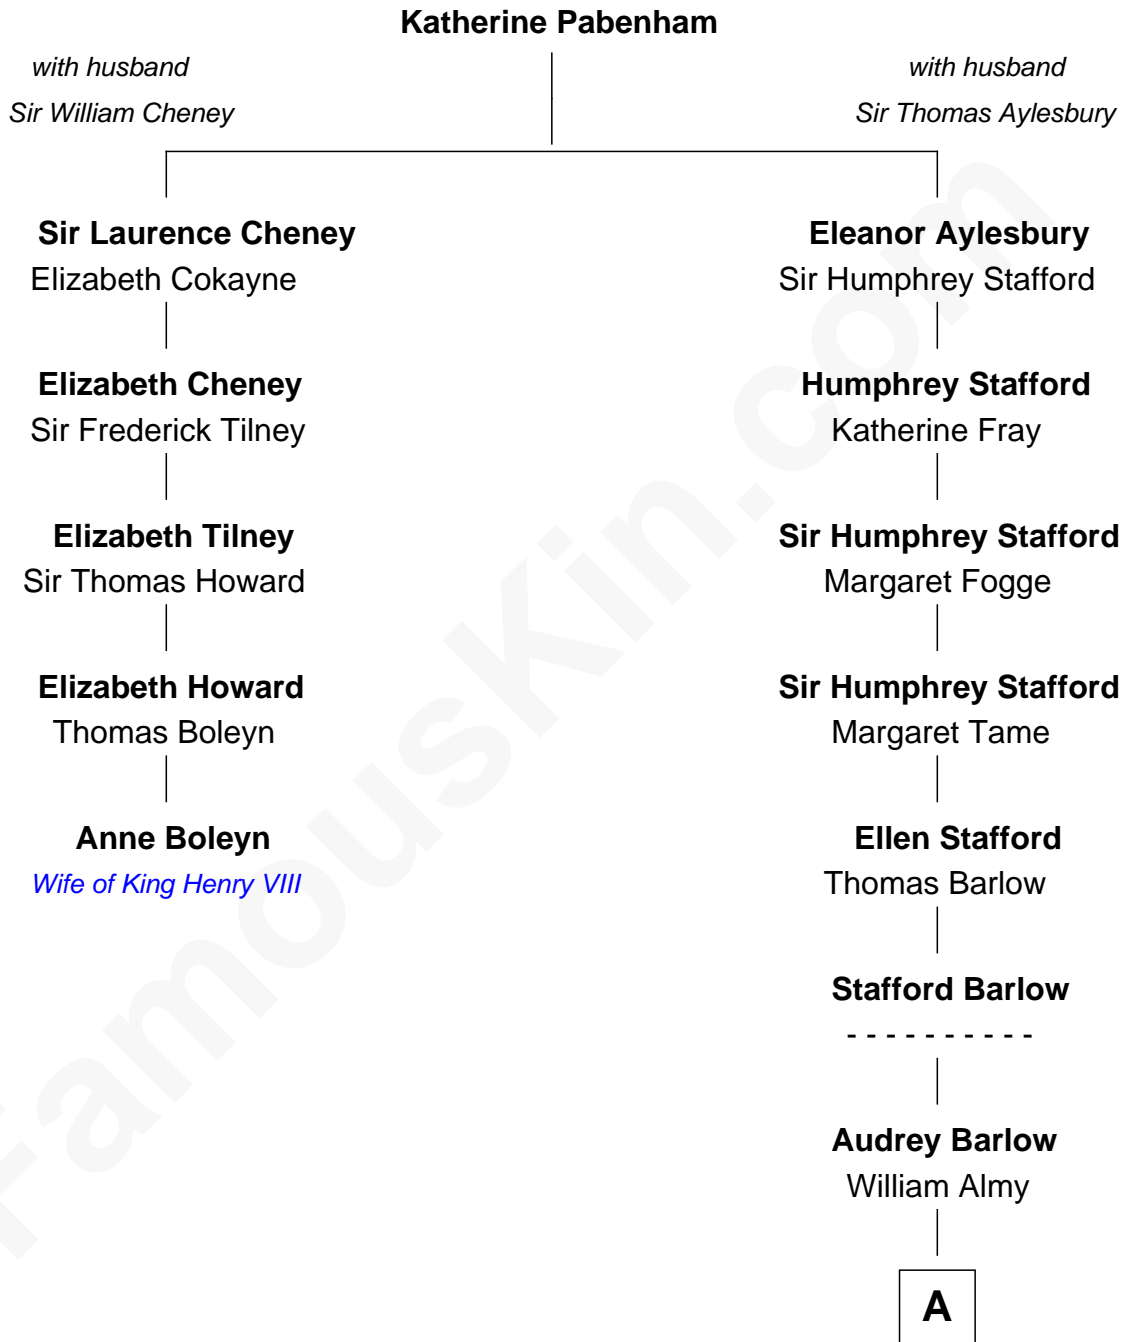

FamousKin.com Relationship Chart of

Anne Boleyn

2nd Wife of King Henry VIII

4th cousin 6 times removed of

William Greene

2nd Governor of Rhode Island

A

—
Annis Almy

John Greene

—
Samuel Greene

Mary Gorton

—
William Greene

Catharine Greene

—
William Greene

2nd Governor of Rhode Island