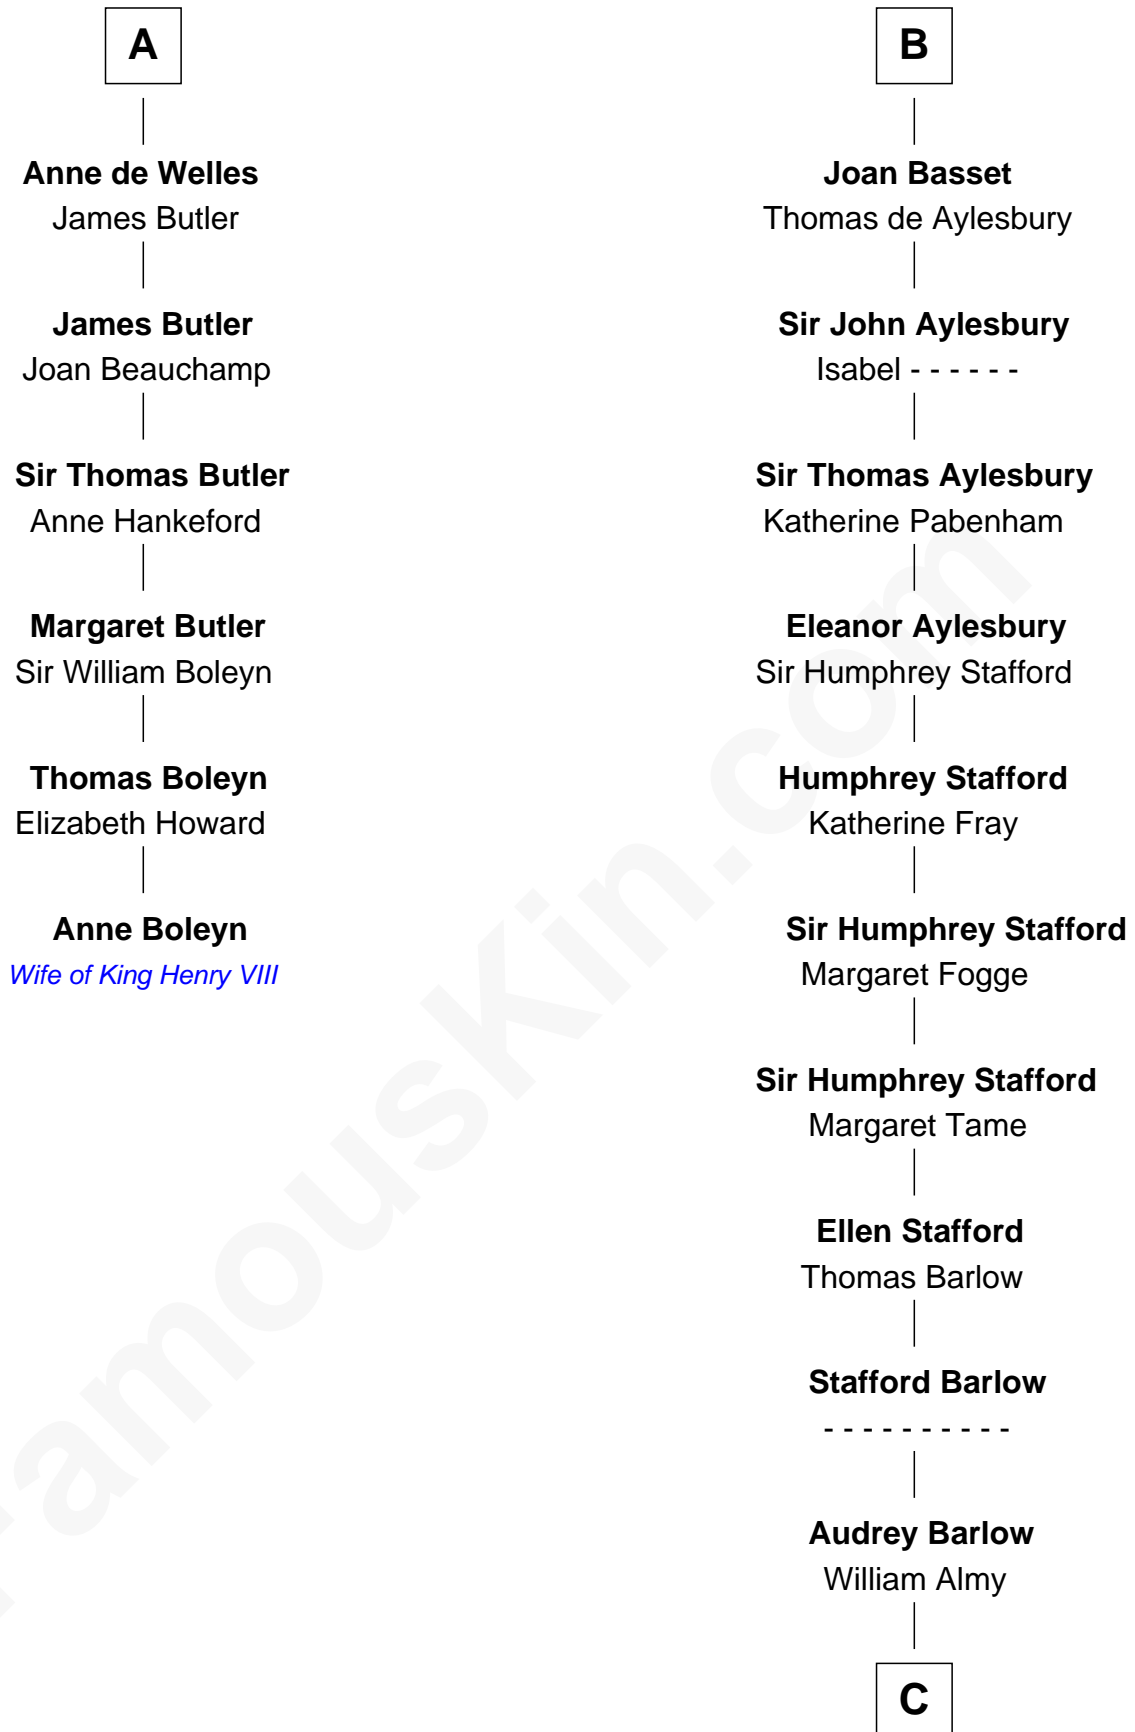

# FamousKin.com Relationship Chart of

**Anne Boleyn**

*2nd Wife of King Henry VIII*

12th cousin 8 times removed of

**William Greene**

*2nd Governor of Rhode Island*

**C**

—  
**Annis Almy**

John Greene

—  
**Samuel Greene**

Mary Gorton

—  
**William Greene**

Catharine Greene

—  
**William Greene**

*2nd Governor of Rhode Island*