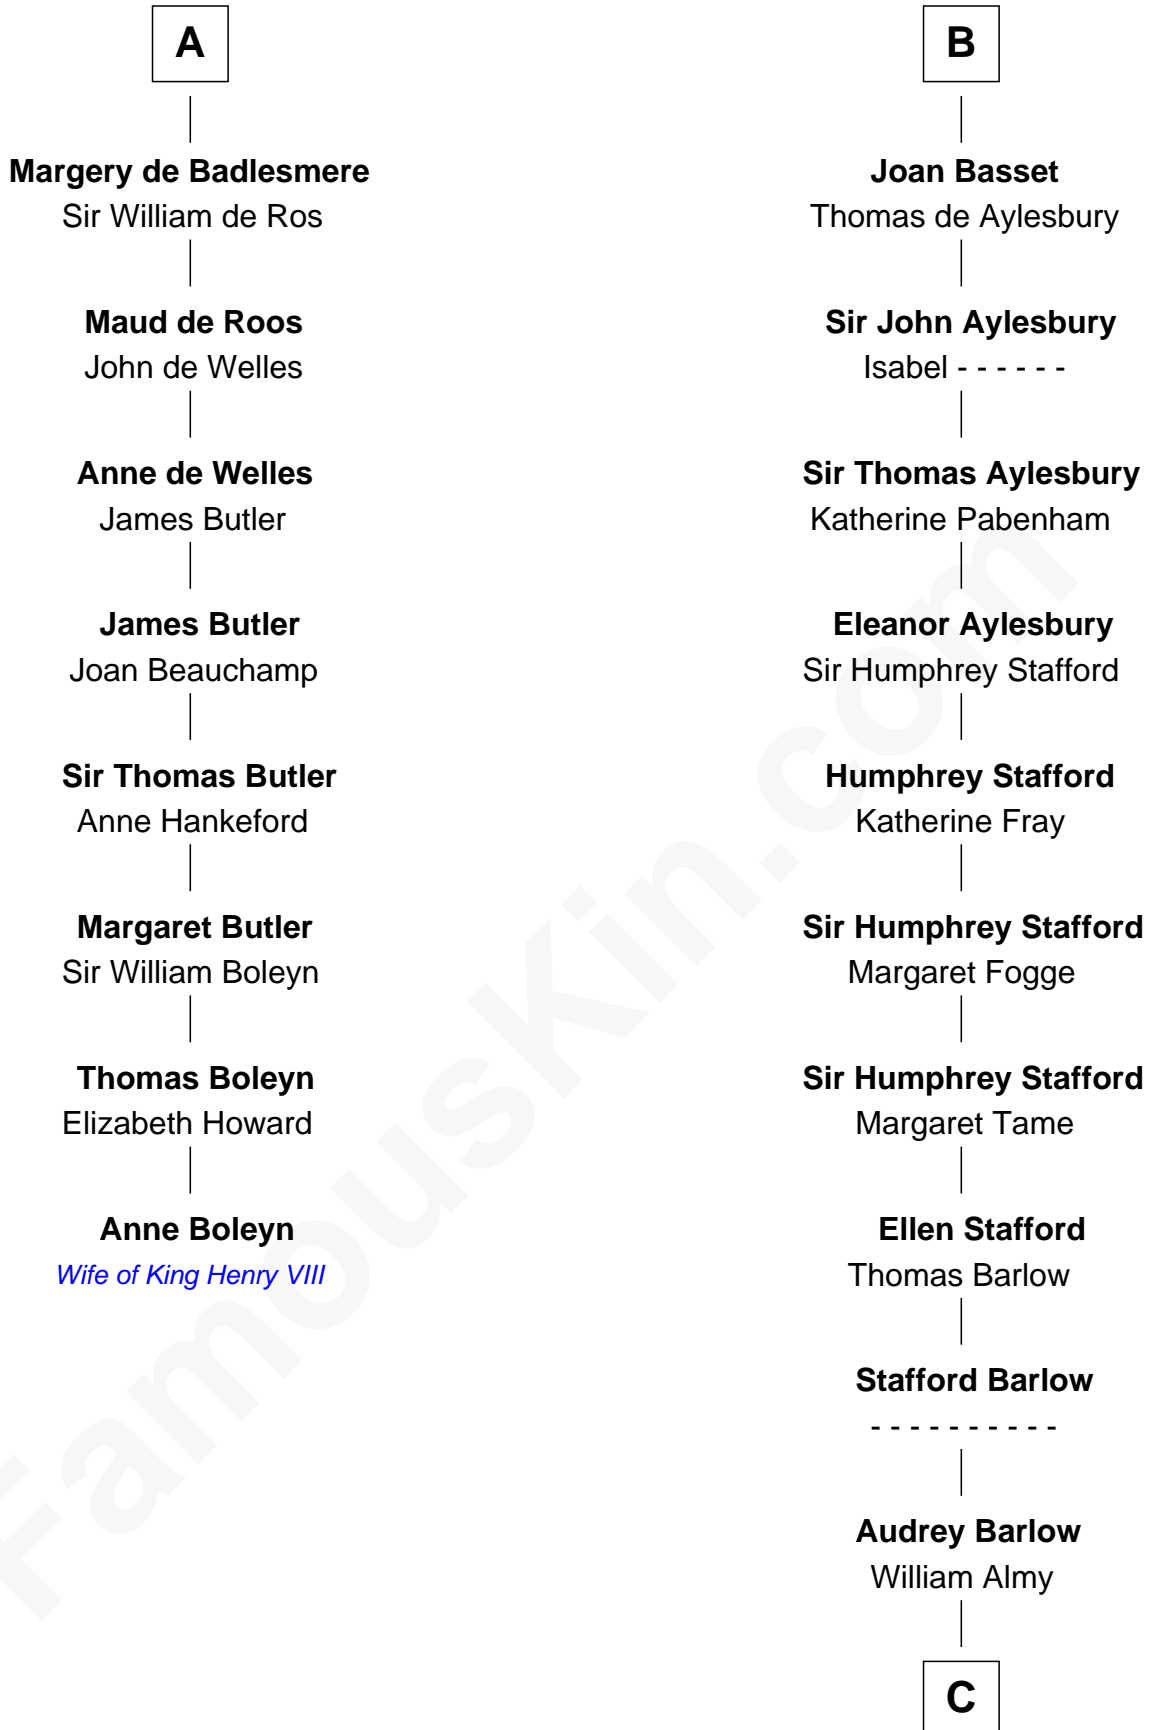

FamousKin.com Relationship Chart of

Anne Boleyn

2nd Wife of King Henry VIII

14th cousin 6 times removed of

William Greene

2nd Governor of Rhode Island

Saher I de Quincy

Maud de St. Liz

C

Annis Almy

John Greene

Samuel Greene

Mary Gorton

William Greene

Catharine Greene

William Greene