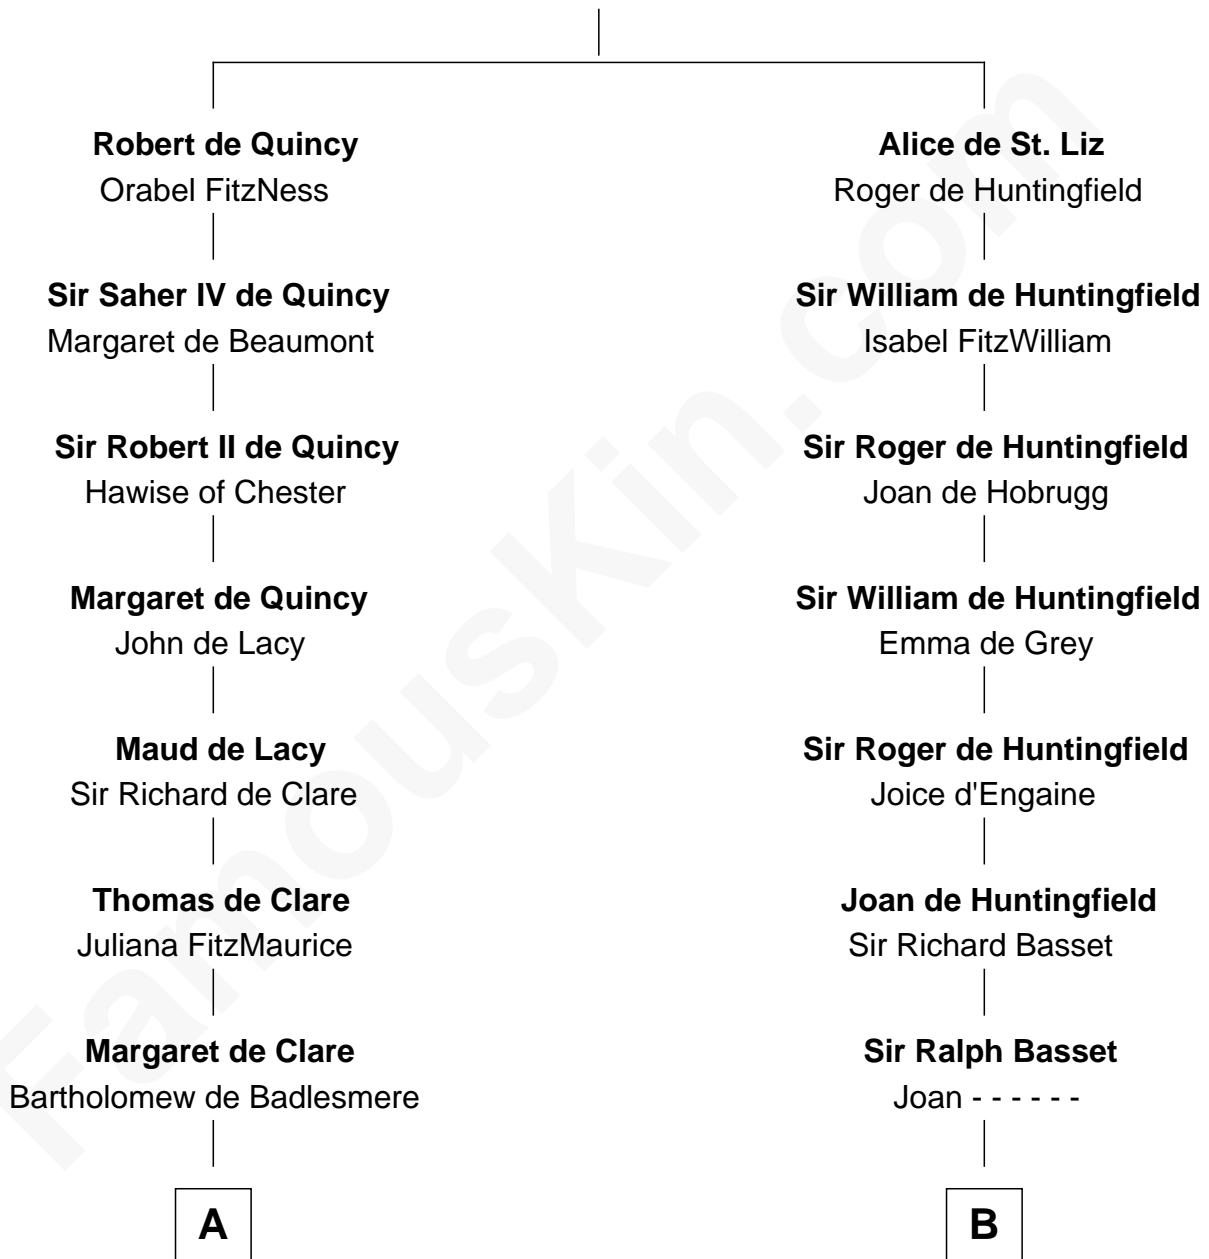

FamousKin.com Relationship Chart of

Anne Boleyn

2nd Wife of King Henry VIII

14th cousin 6 times removed of

William Greene

2nd Governor of Rhode Island

Saher I de Quincy

Maud de St. Liz

C

Annis Almy

John Greene

Samuel Greene

Mary Gorton

William Greene

Catharine Greene

William Greene

2nd Governor of Rhode Island