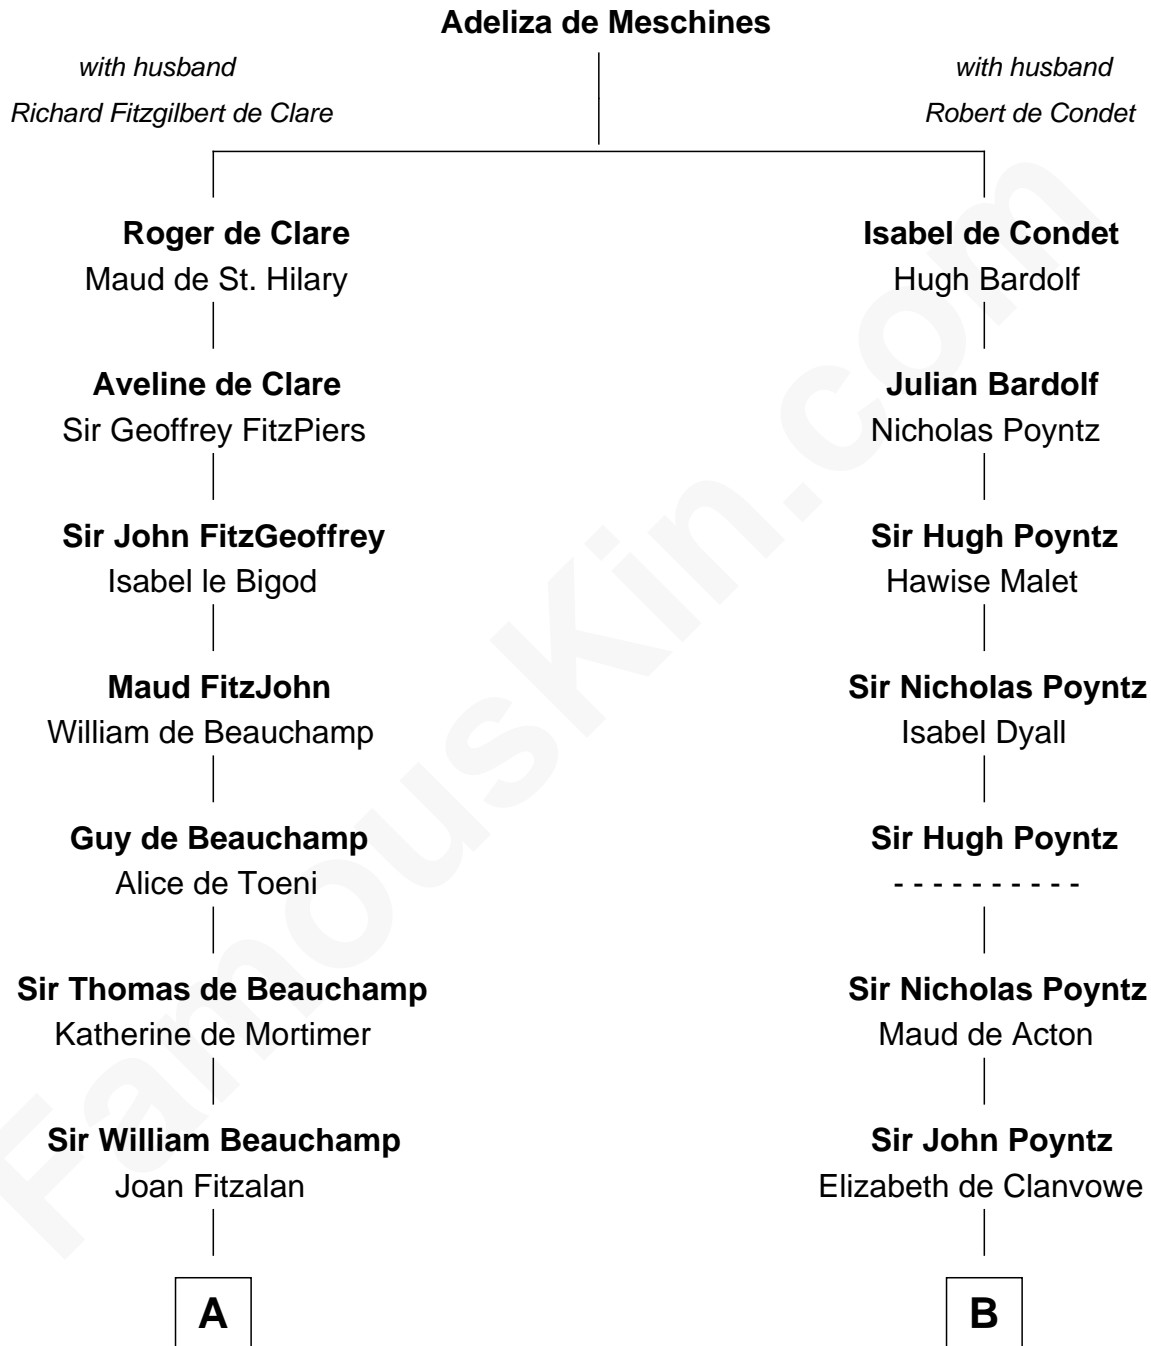

FamousKin.com Relationship Chart of

Anne Boleyn

2nd Wife of King Henry VIII

11th cousin 8 times removed of

William Greene

2nd Governor of Rhode Island

C

—
Samuel Greene

Mary Gorton
—

William Greene

Catharine Greene
—

William Greene

2nd Governor of Rhode Island

FamousKin.com