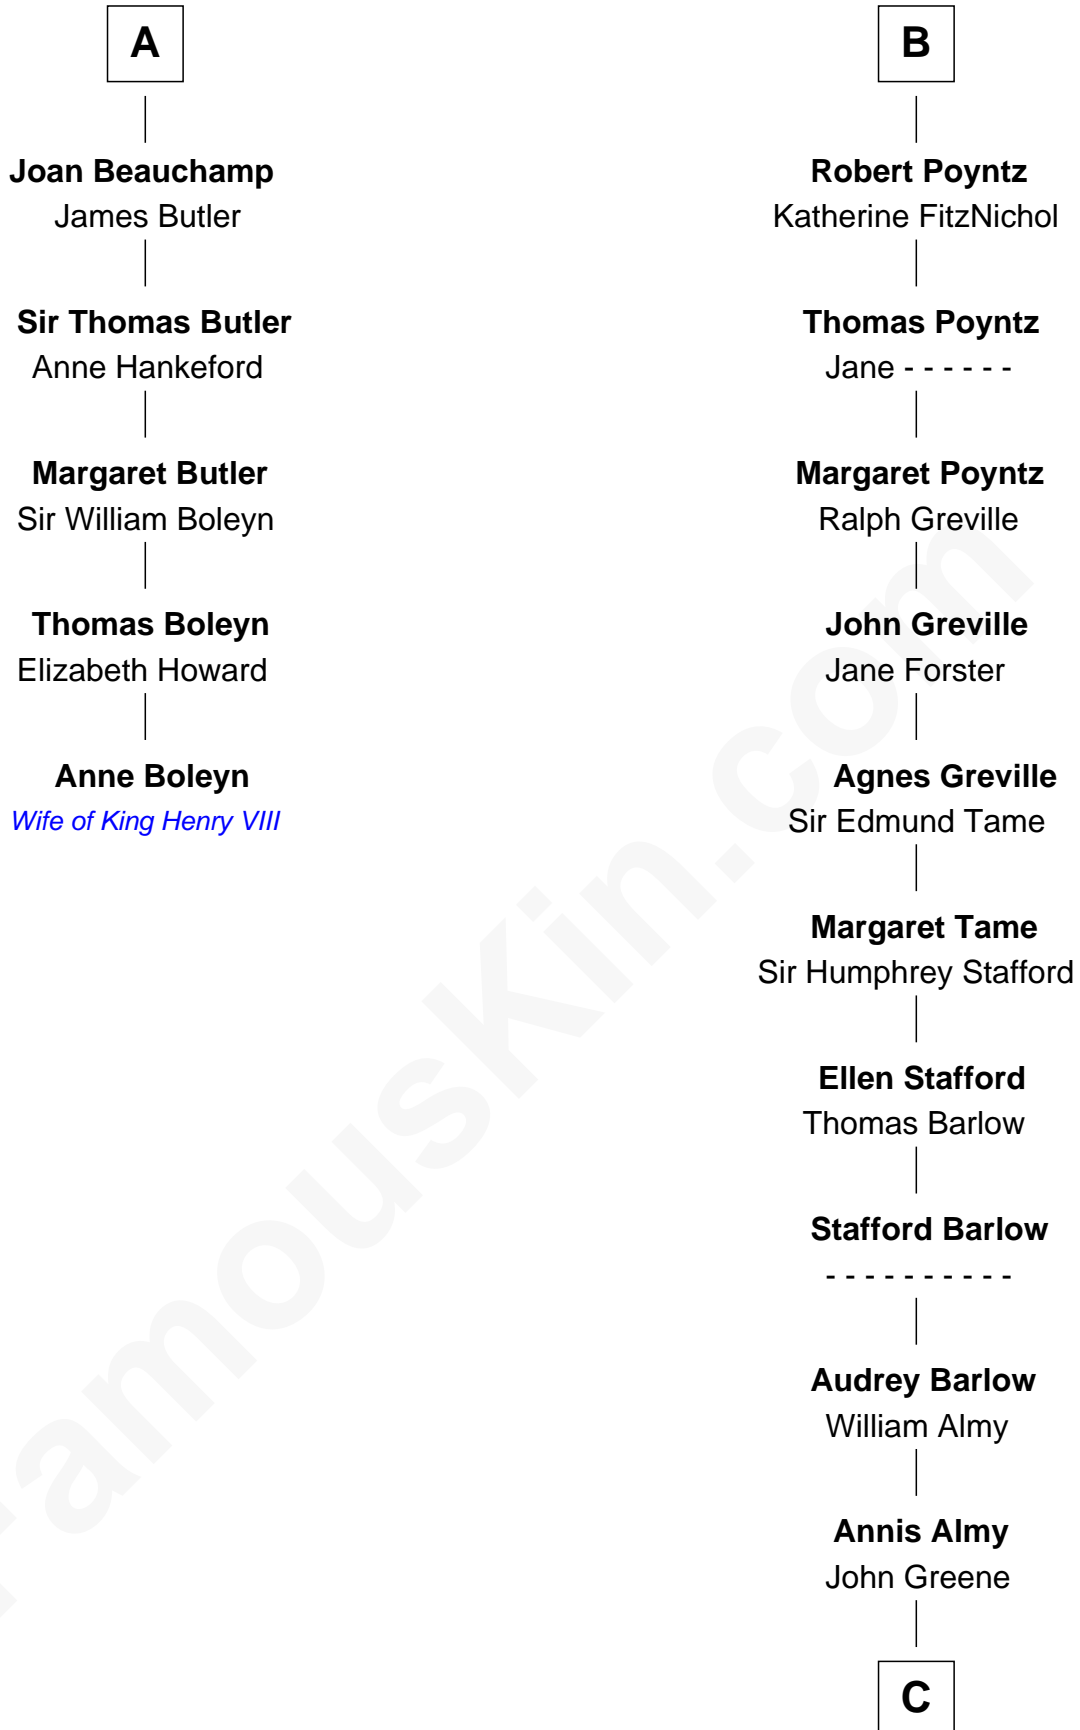

FamousKin.com Relationship Chart of

Anne Boleyn

2nd Wife of King Henry VIII

11th cousin 8 times removed of

William Greene

2nd Governor of Rhode Island

C

—
Samuel Greene

Mary Gorton
—

William Greene

Catharine Greene
—

William Greene

2nd Governor of Rhode Island

FamousKin.com