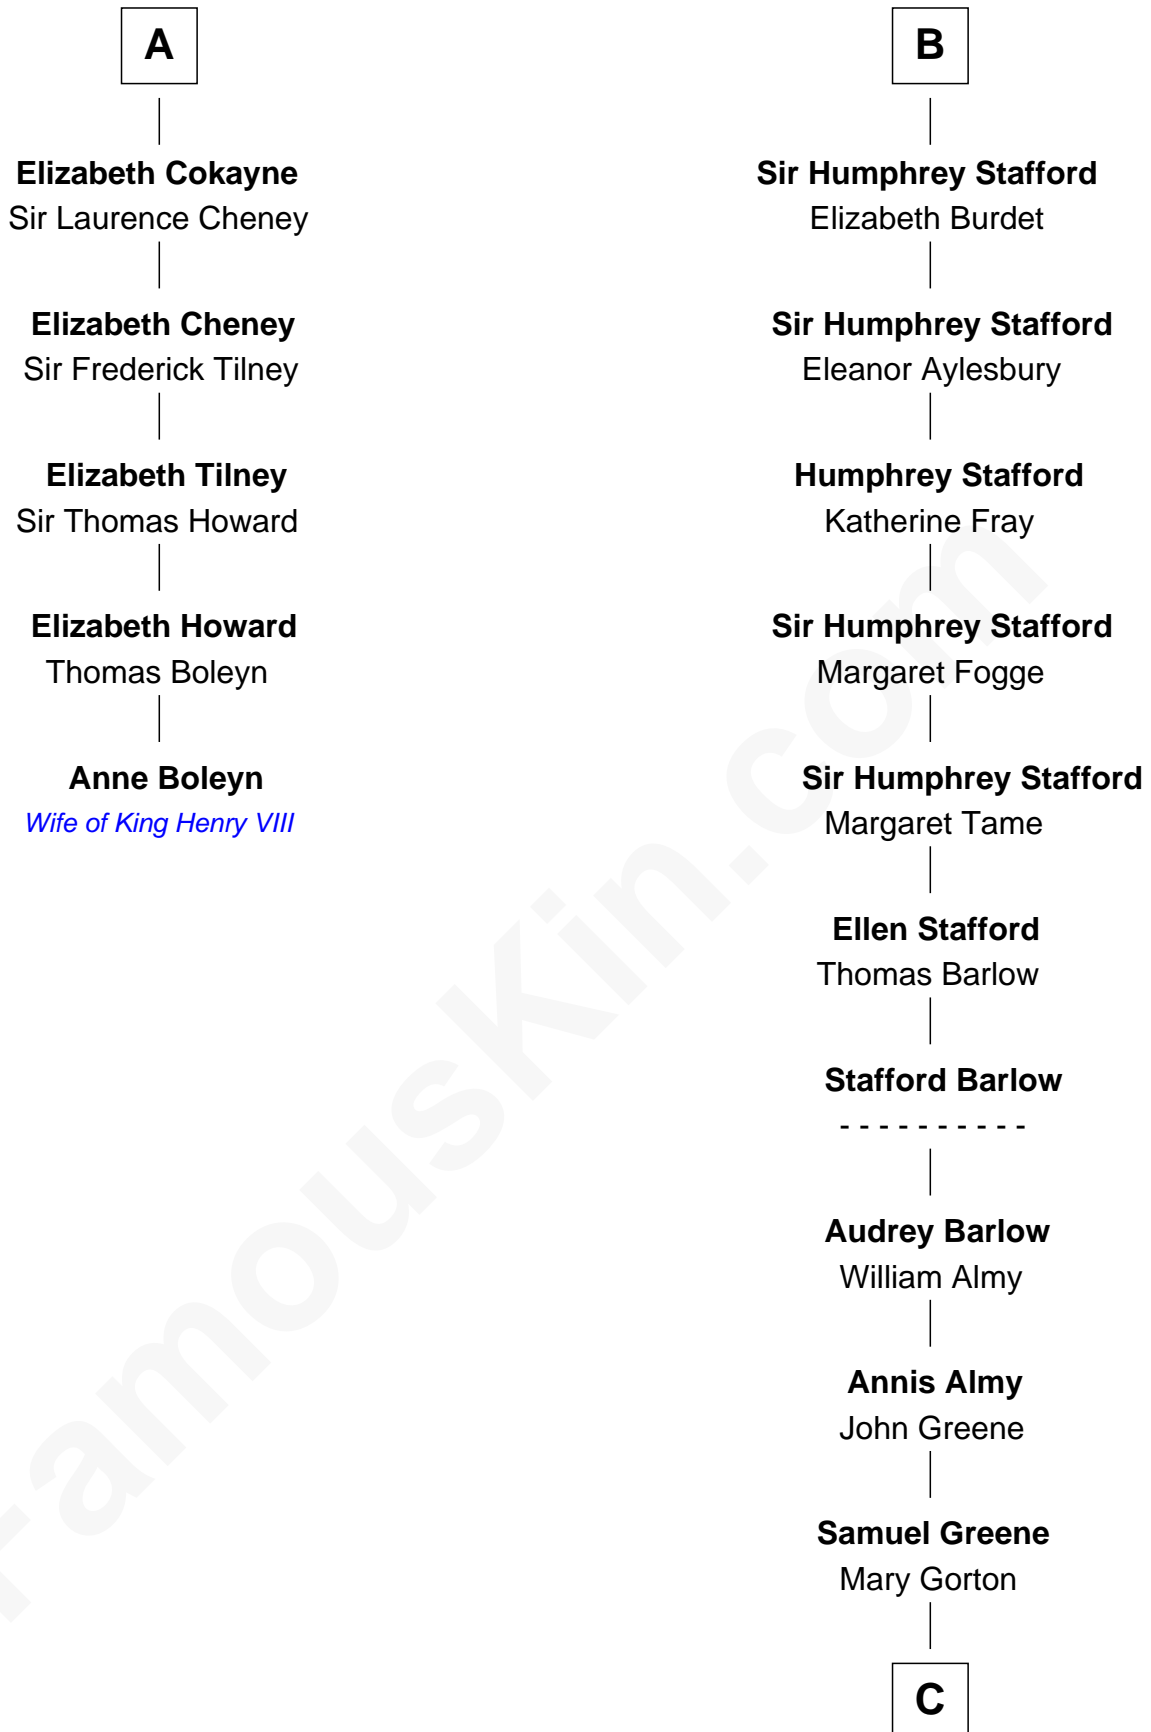

# FamousKin.com Relationship Chart of

**Anne Boleyn**

*2nd Wife of King Henry VIII*

11th cousin 7 times removed of

**William Greene**

*2nd Governor of Rhode Island*

**Sir William Longespee**

Ela of Salisbury

**C**

**William Greene**  
Catharine Greene

**William Greene**  
*2nd Governor of Rhode Island*

FamousKin.com