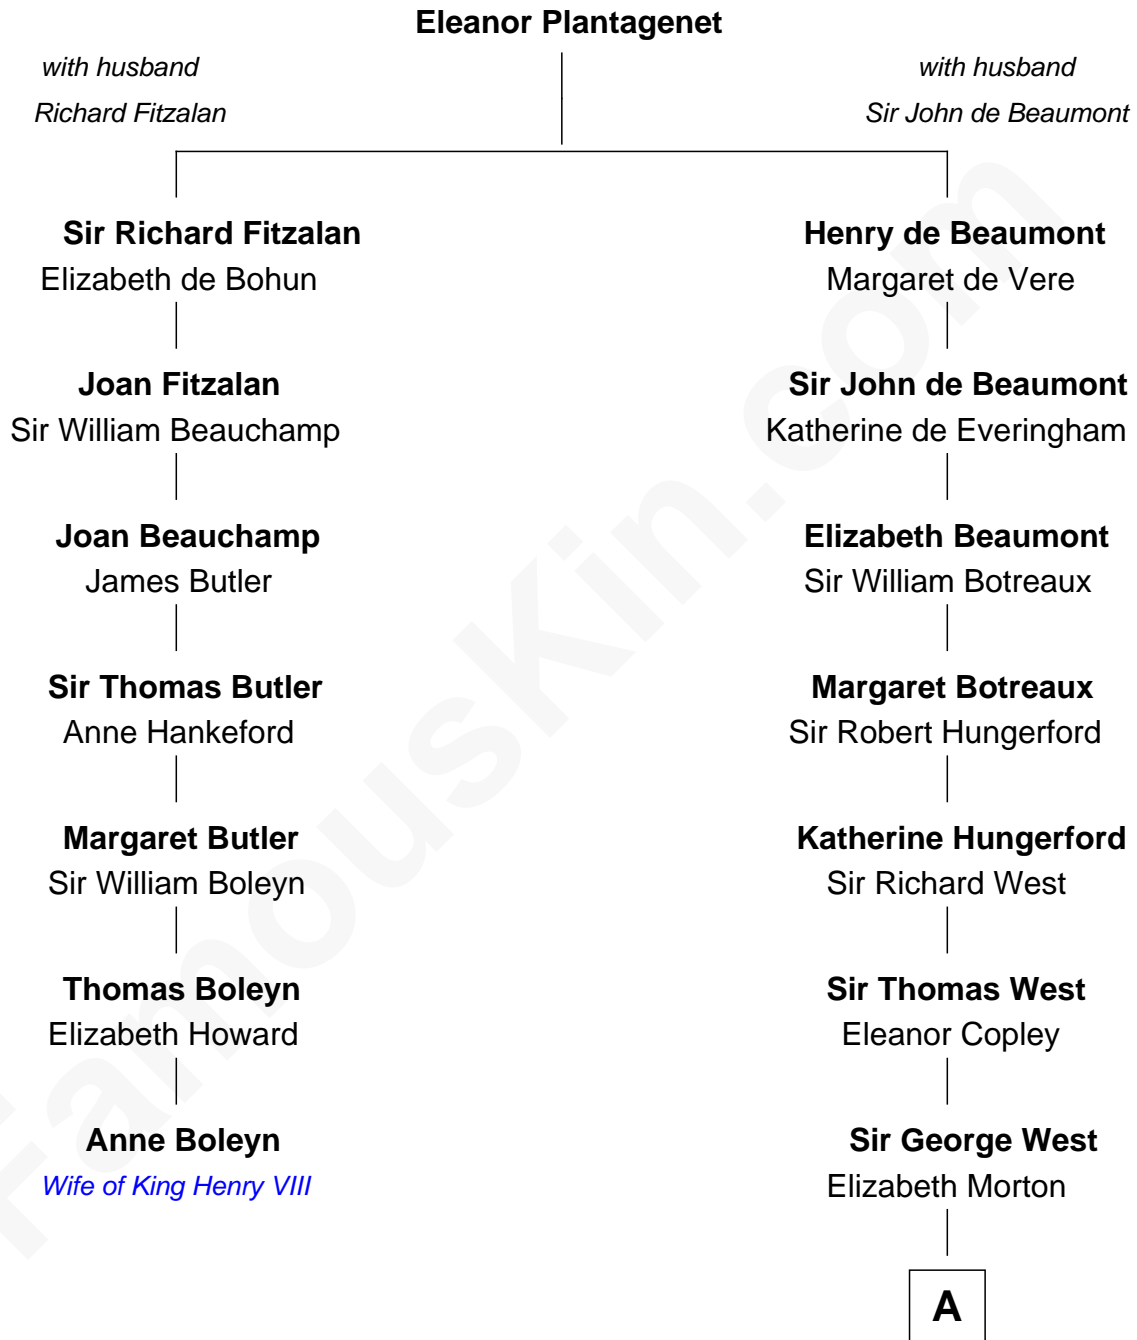

FamousKin.com Relationship Chart of

Anne Boleyn

2nd Wife of King Henry VIII

6th cousin 13 times removed of

Ray Bradbury

Author of The Martian Chronicles

A

Sir Thomas West