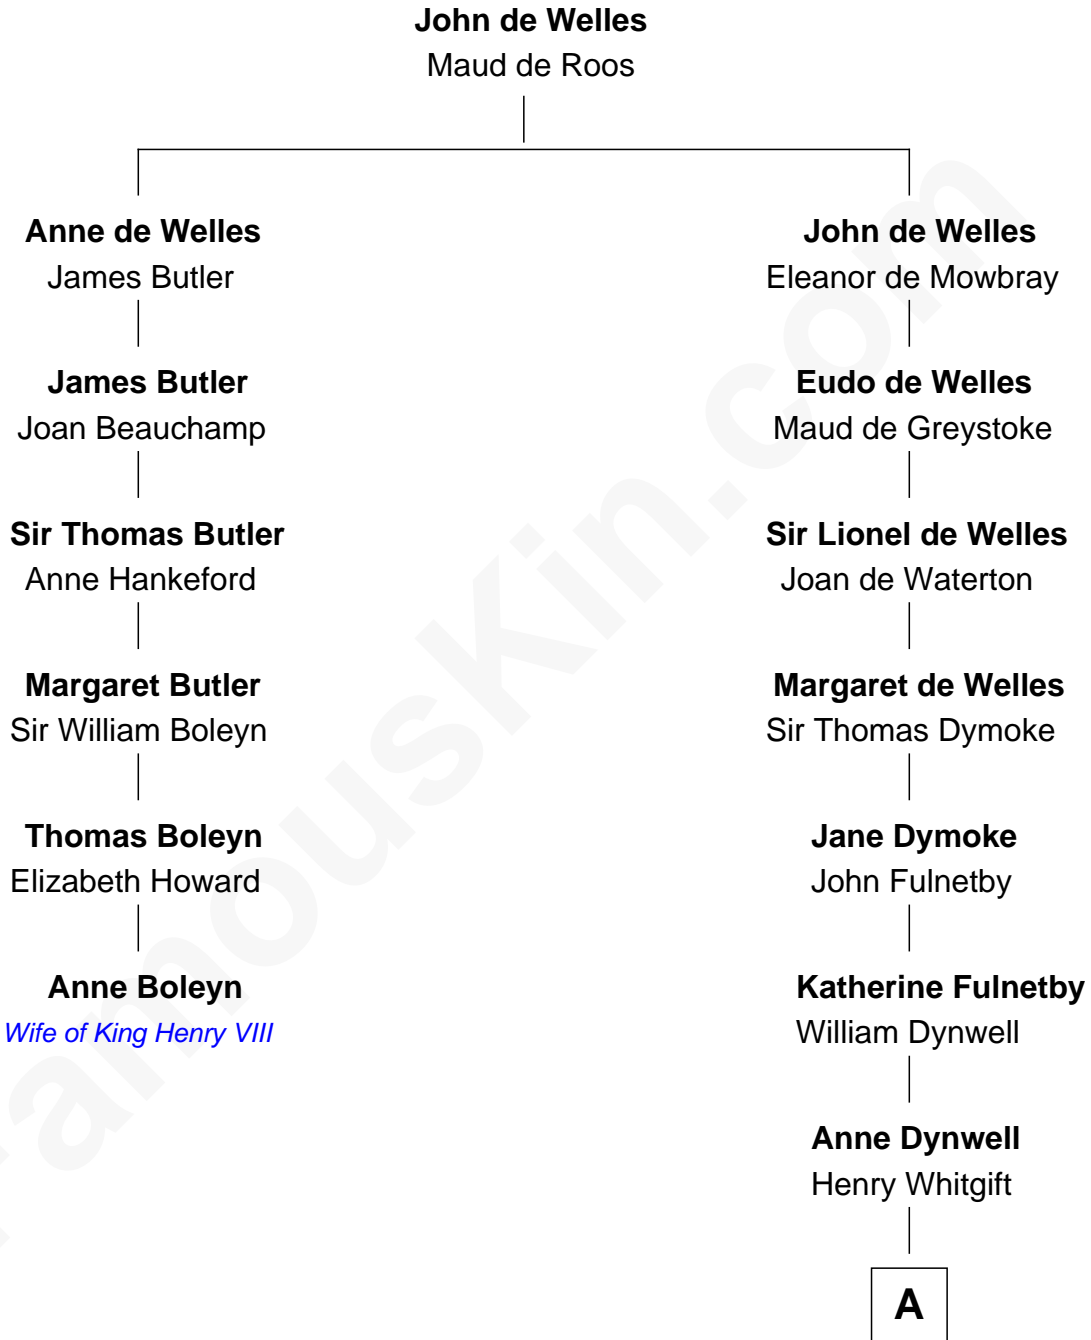

FamousKin.com Relationship Chart of

Anne Boleyn

2nd Wife of King Henry VIII

5th cousin 13 times removed of

Ray Bradbury

Author of The Martian Chronicles

A

William Whitgift

Elizabeth Whitgift
Wymond Bradbury

Thomas Bradbury
Mary Perkins

William Bradbury
Rebecca Wheelwright

Jacob Bradbury
Elizabeth Stockman

Moses Bradbury
Abigail Fogg

Samuel Bradbury
Hannah Noyes

Samuel Bradbury
Frances Mary Rothead