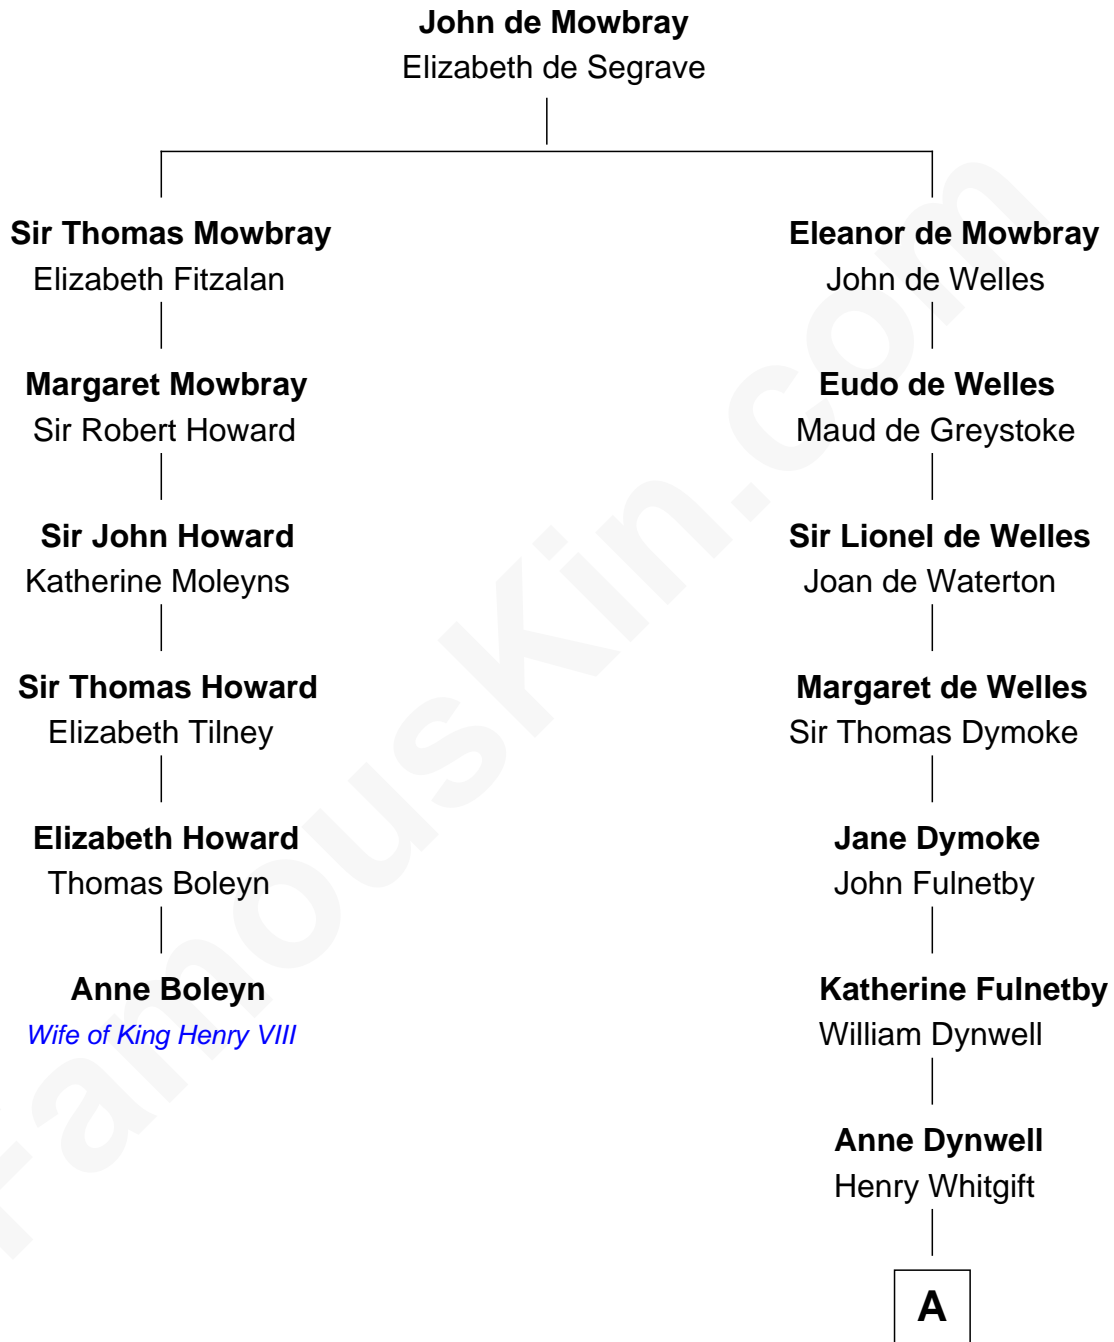

FamousKin.com Relationship Chart of

Anne Boleyn

2nd Wife of King Henry VIII

5th cousin 13 times removed of

Ray Bradbury

Author of The Martian Chronicles

A

William Whitgift

Elizabeth Whitgift
Wymond Bradbury

Thomas Bradbury
Mary Perkins

William Bradbury
Rebecca Wheelwright

Jacob Bradbury
Elizabeth Stockman

Moses Bradbury
Abigail Fogg

Samuel Bradbury
Hannah Noyes

Samuel Bradbury
Frances Mary Rothead