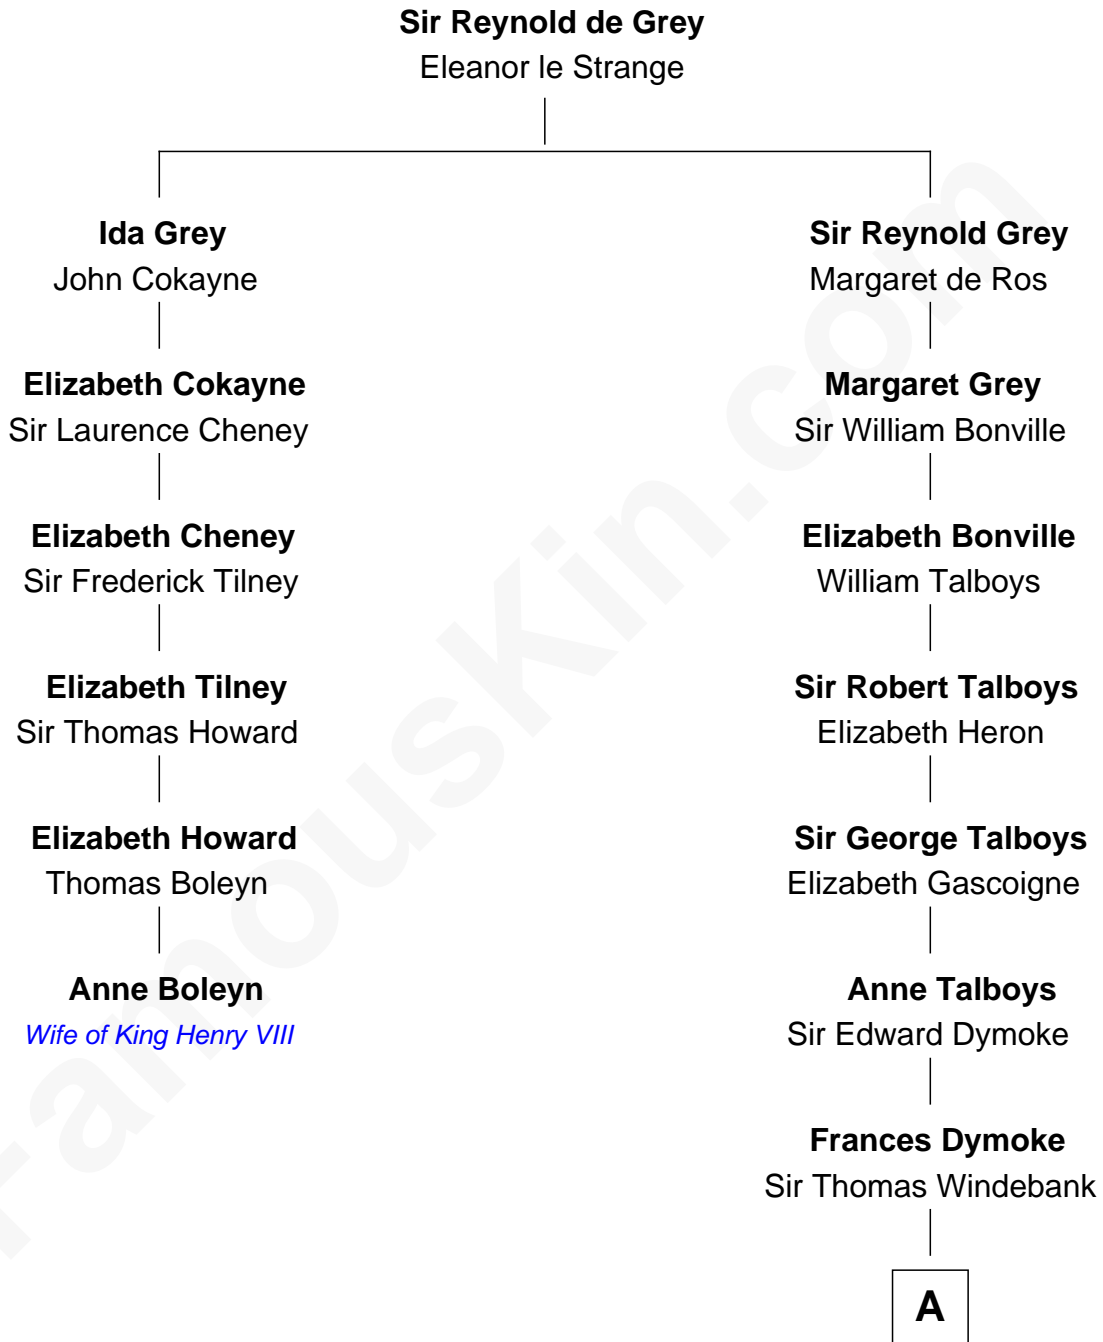

FamousKin.com Relationship Chart of

Anne Boleyn

2nd Wife of King Henry VIII

5th cousin 7 times removed of

George Washington

1st U.S. President

A

—
Mildred Windebank

Robert Reade

—
Col. George Reade

Elizabeth Martiau

—
Mildred Reade

Col. Augustine Warner

—
Mildred Warner

Lawrence Washington

—
Augustine Washington

Mary Ball

—
George Washington

1st U.S. President