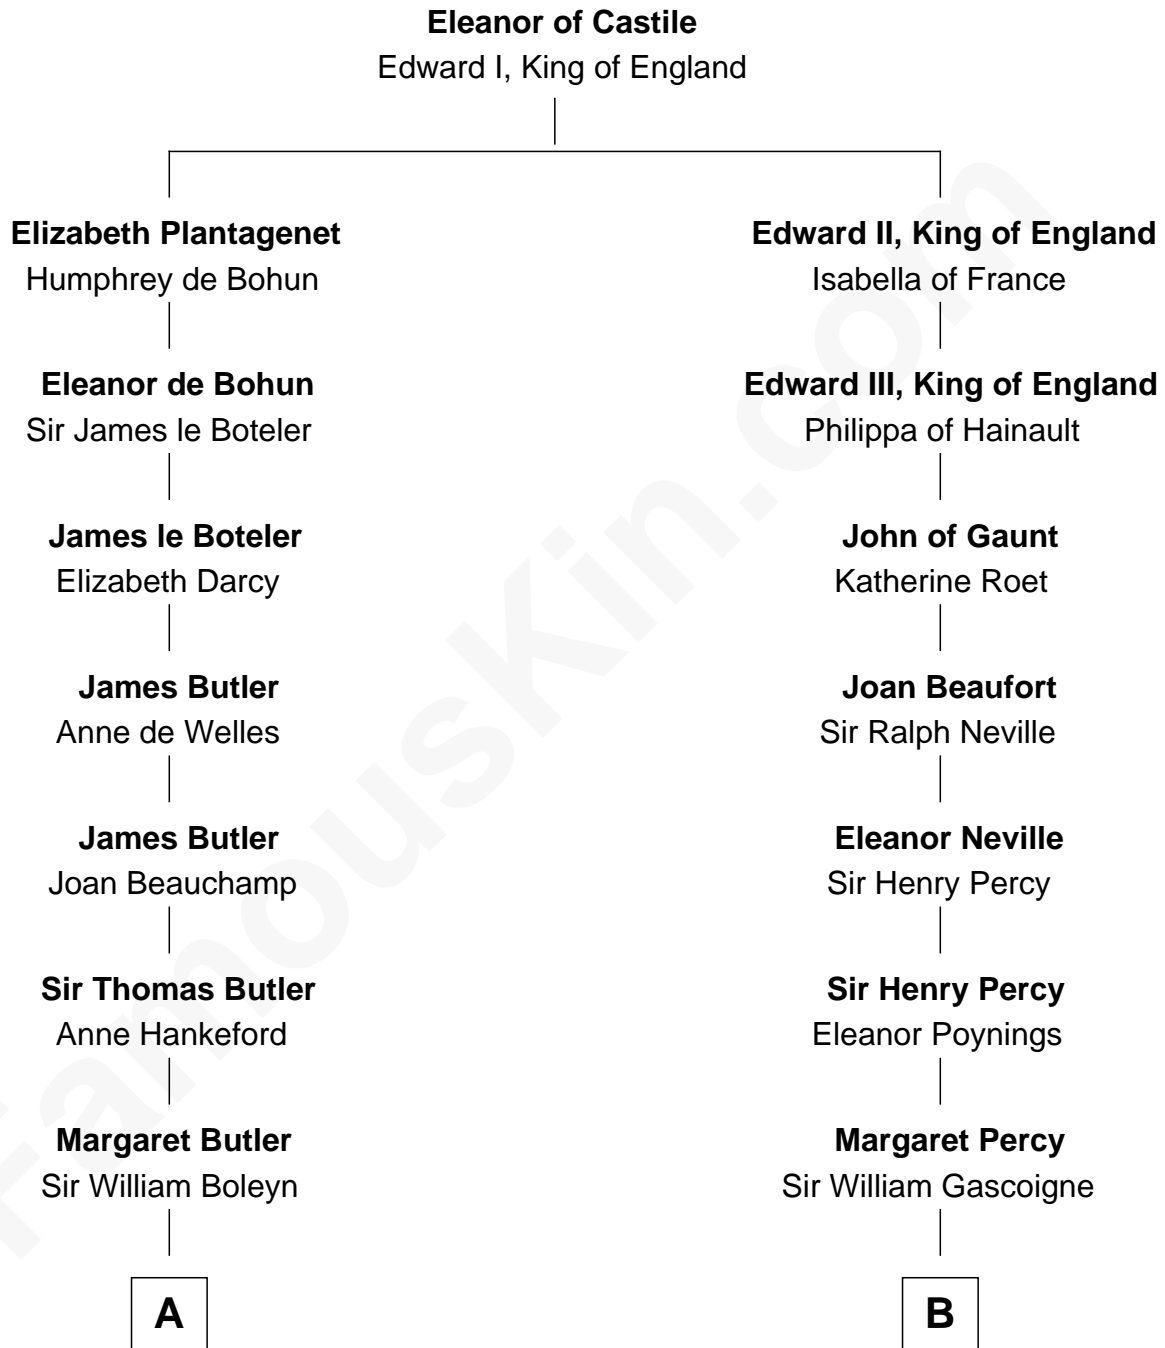

FamousKin.com Relationship Chart of

Anne Boleyn

2nd Wife of King Henry VIII

8th cousin 7 times removed of

George Washington

1st U.S. President

A

Thomas Boleyn
Elizabeth Howard

Anne Boleyn
Wife of King Henry VIII

B

Elizabeth Gascoigne
Sir George Talboys

Anne Talboys
Sir Edward Dymoke

Frances Dymoke
Sir Thomas Windebank

Mildred Windebank
Robert Reade

Col. George Reade
Elizabeth Martiau

Mildred Reade
Col. Augustine Warner

Mildred Warner
Lawrence Washington

Augustine Washington
Mary Ball

George Washington
1st U.S. President