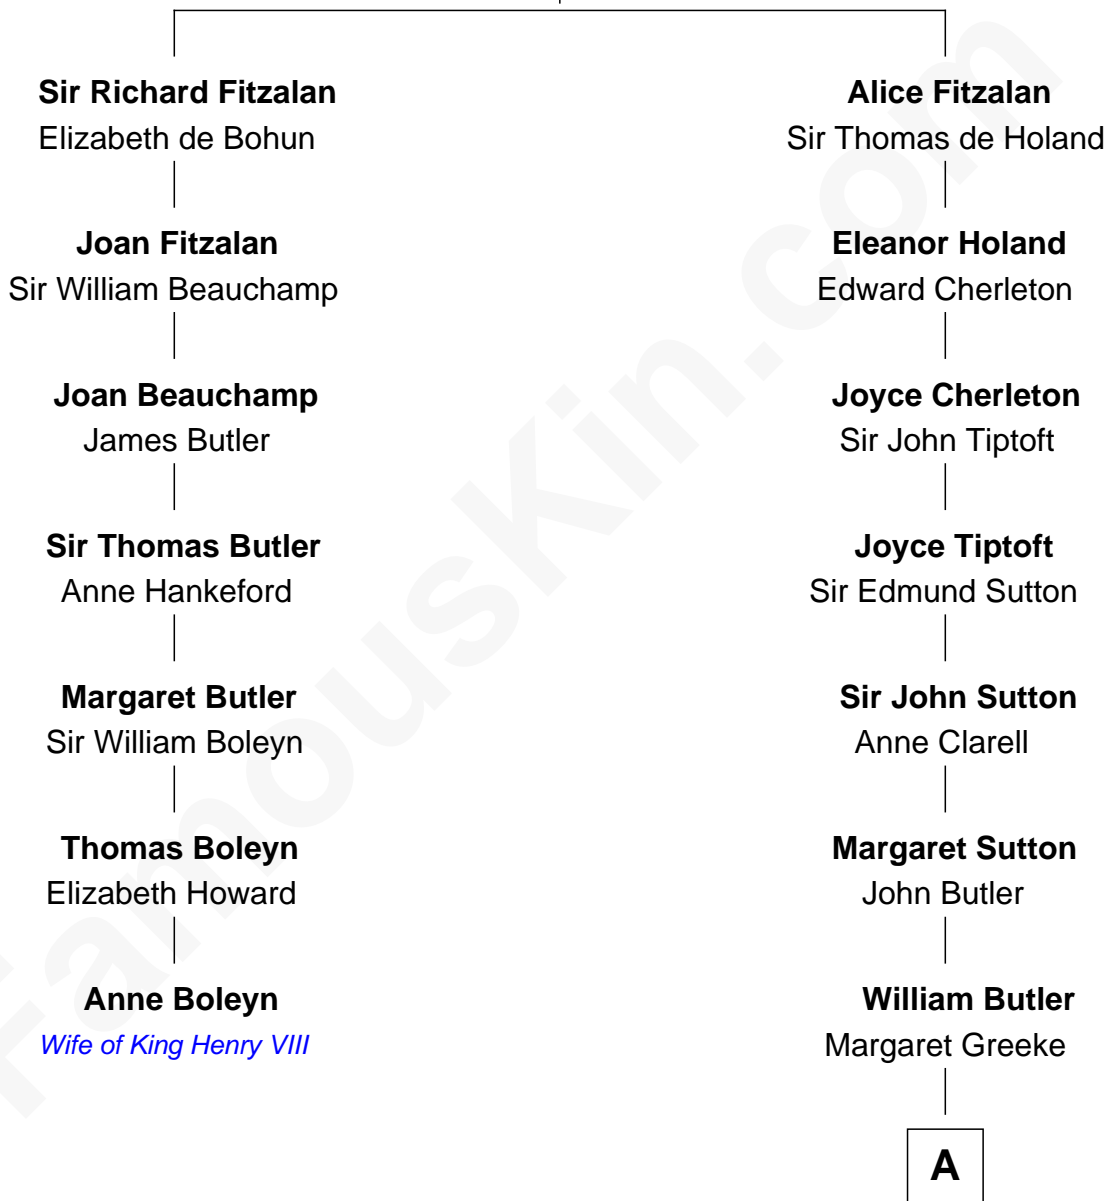

FamousKin.com Relationship Chart of

Anne Boleyn

2nd Wife of King Henry VIII

6th cousin 6 times removed of

George Washington

1st U.S. President

Richard Fitzalan
Eleanor Plantagenet

A

—
Augustine Washington

Mary Ball

—
George Washington

1st U.S. President

FamousKin.com