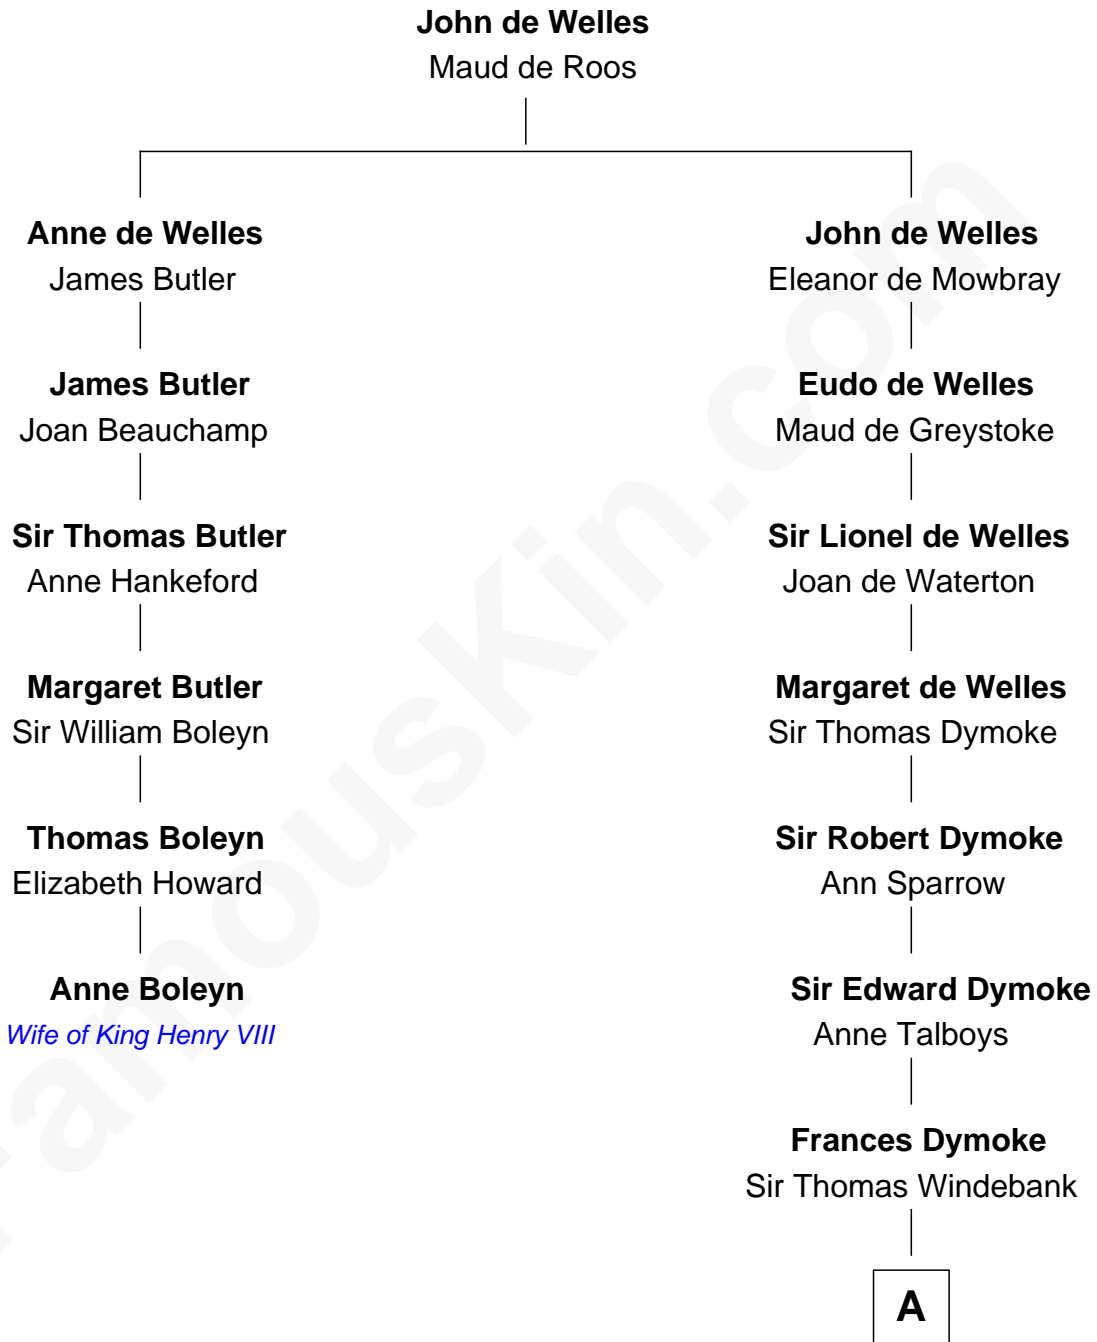

FamousKin.com Relationship Chart of

Anne Boleyn

2nd Wife of King Henry VIII

5th cousin 7 times removed of

George Washington

1st U.S. President

A

—
Mildred Windebank

Robert Reade

—
Col. George Reade

Elizabeth Martiau

—
Mildred Reade

Col. Augustine Warner

—
Mildred Warner

Lawrence Washington

—
Augustine Washington

Mary Ball

—
George Washington

1st U.S. President